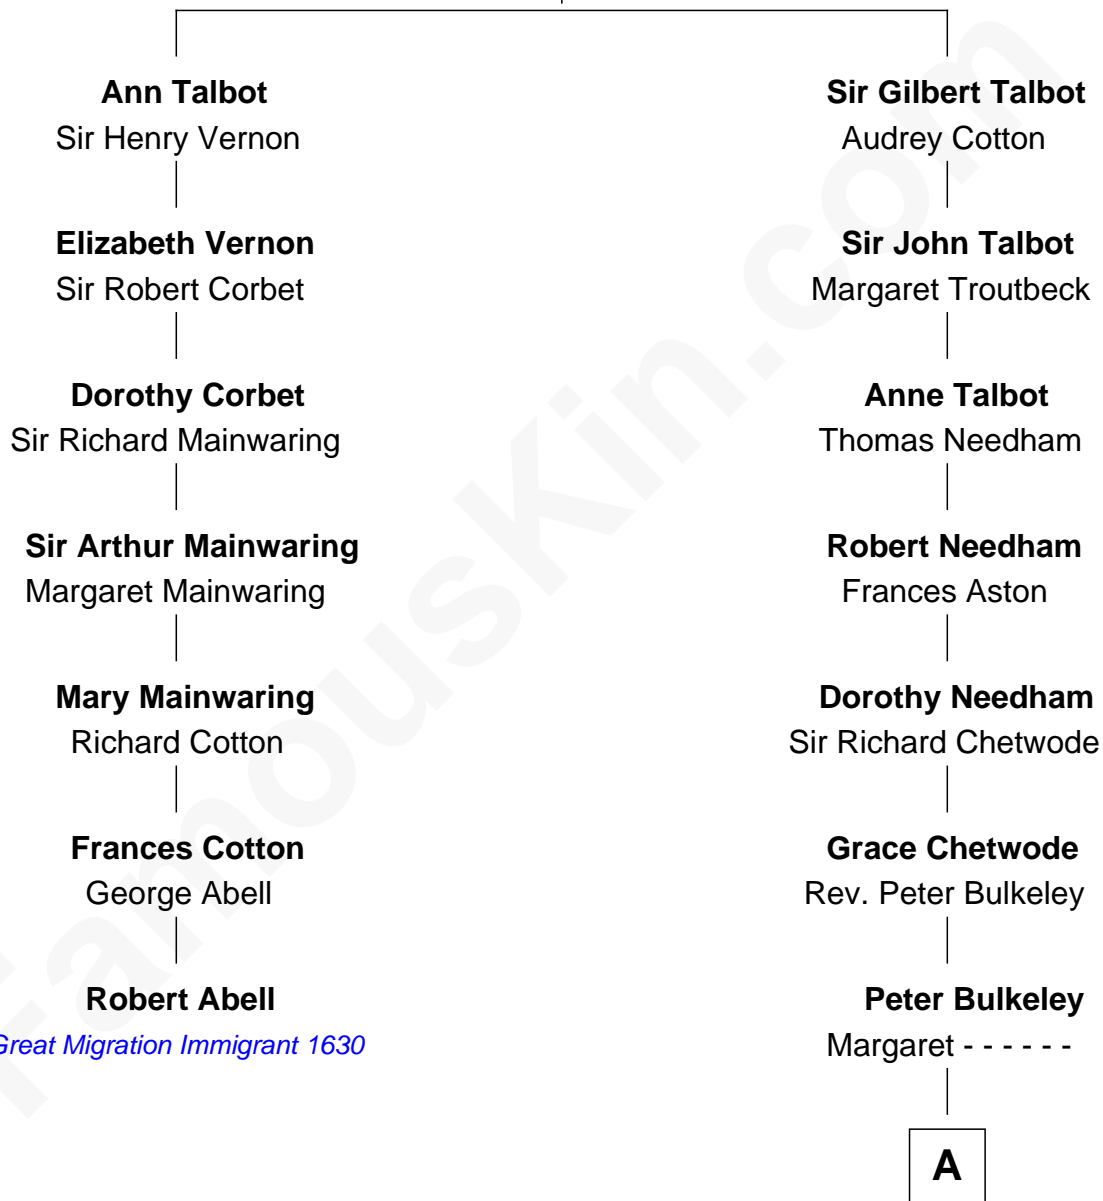

# FamousKin.com Relationship Chart of

**Robert Abell**

(c1605 - 1663) *Great Migration Immigrant 1630*

6th cousin 8 times removed of

**Norman Rockwell**

*American Artist*

**John Talbot**  
Elizabeth Butler

**A**

**Gershom Bulkeley**

Rachel Talcott

**Rachel Bulkeley**

Joseph Darling

**Joseph Darling**

Mary Street

**Rachel Darling**

Runa Rockwell