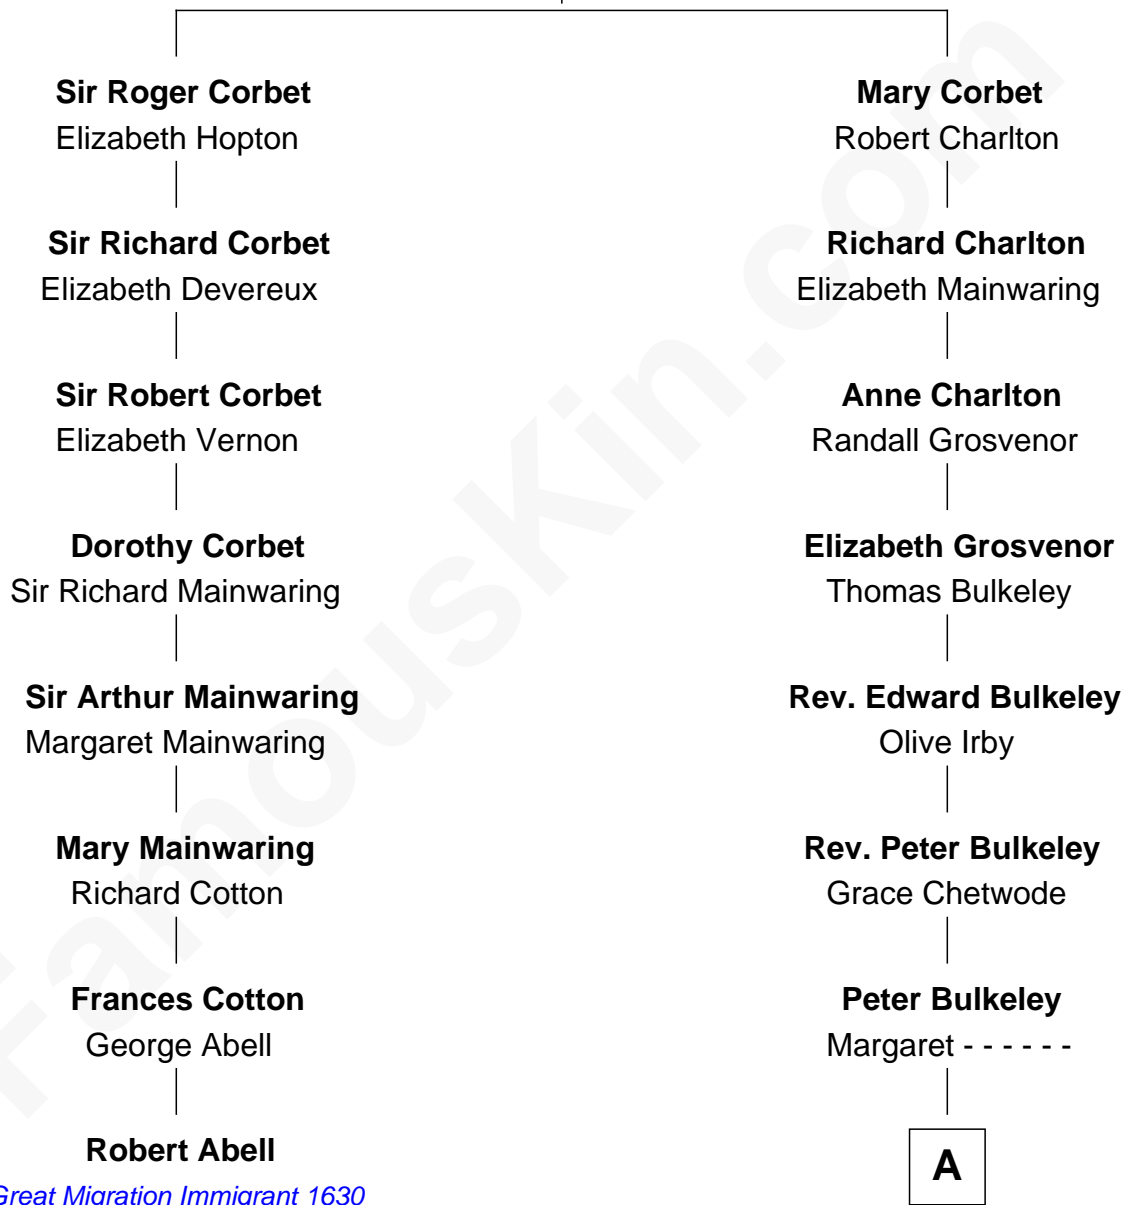

FamousKin.com Relationship Chart of

Robert Abell

(c1605 - 1663) *Great Migration Immigrant 1630*

7th cousin 7 times removed of

Norman Rockwell

American Artist

Sir Robert Corbet

Margaret - - - - -