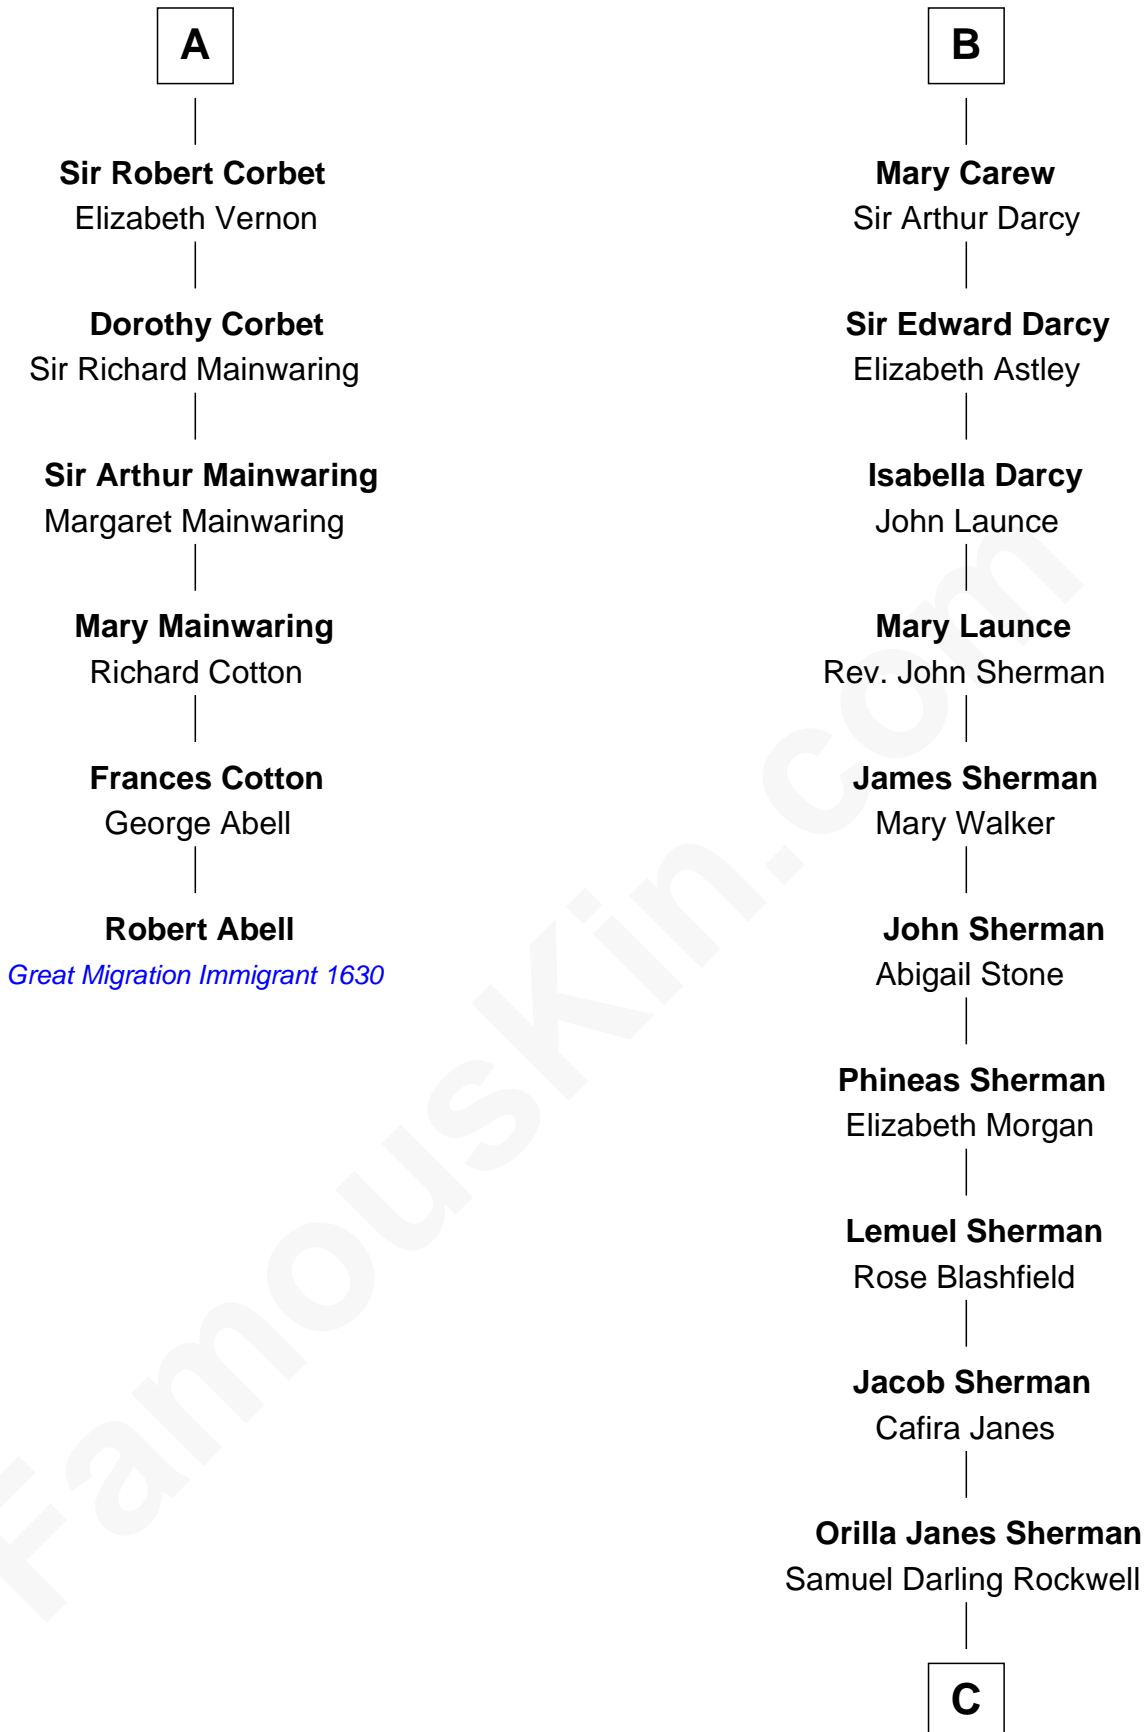

FamousKin.com Relationship Chart of

Robert Abell

(c1605 - 1663) Great Migration Immigrant 1630

12th cousin 7 times removed of

Norman Rockwell

American Artist

C

John William Rockwell
Phebe Boyce Waring

Jarvis Waring Rockwell
Anne Mary Hill

Norman Rockwell
American Artist

FamousKin.com