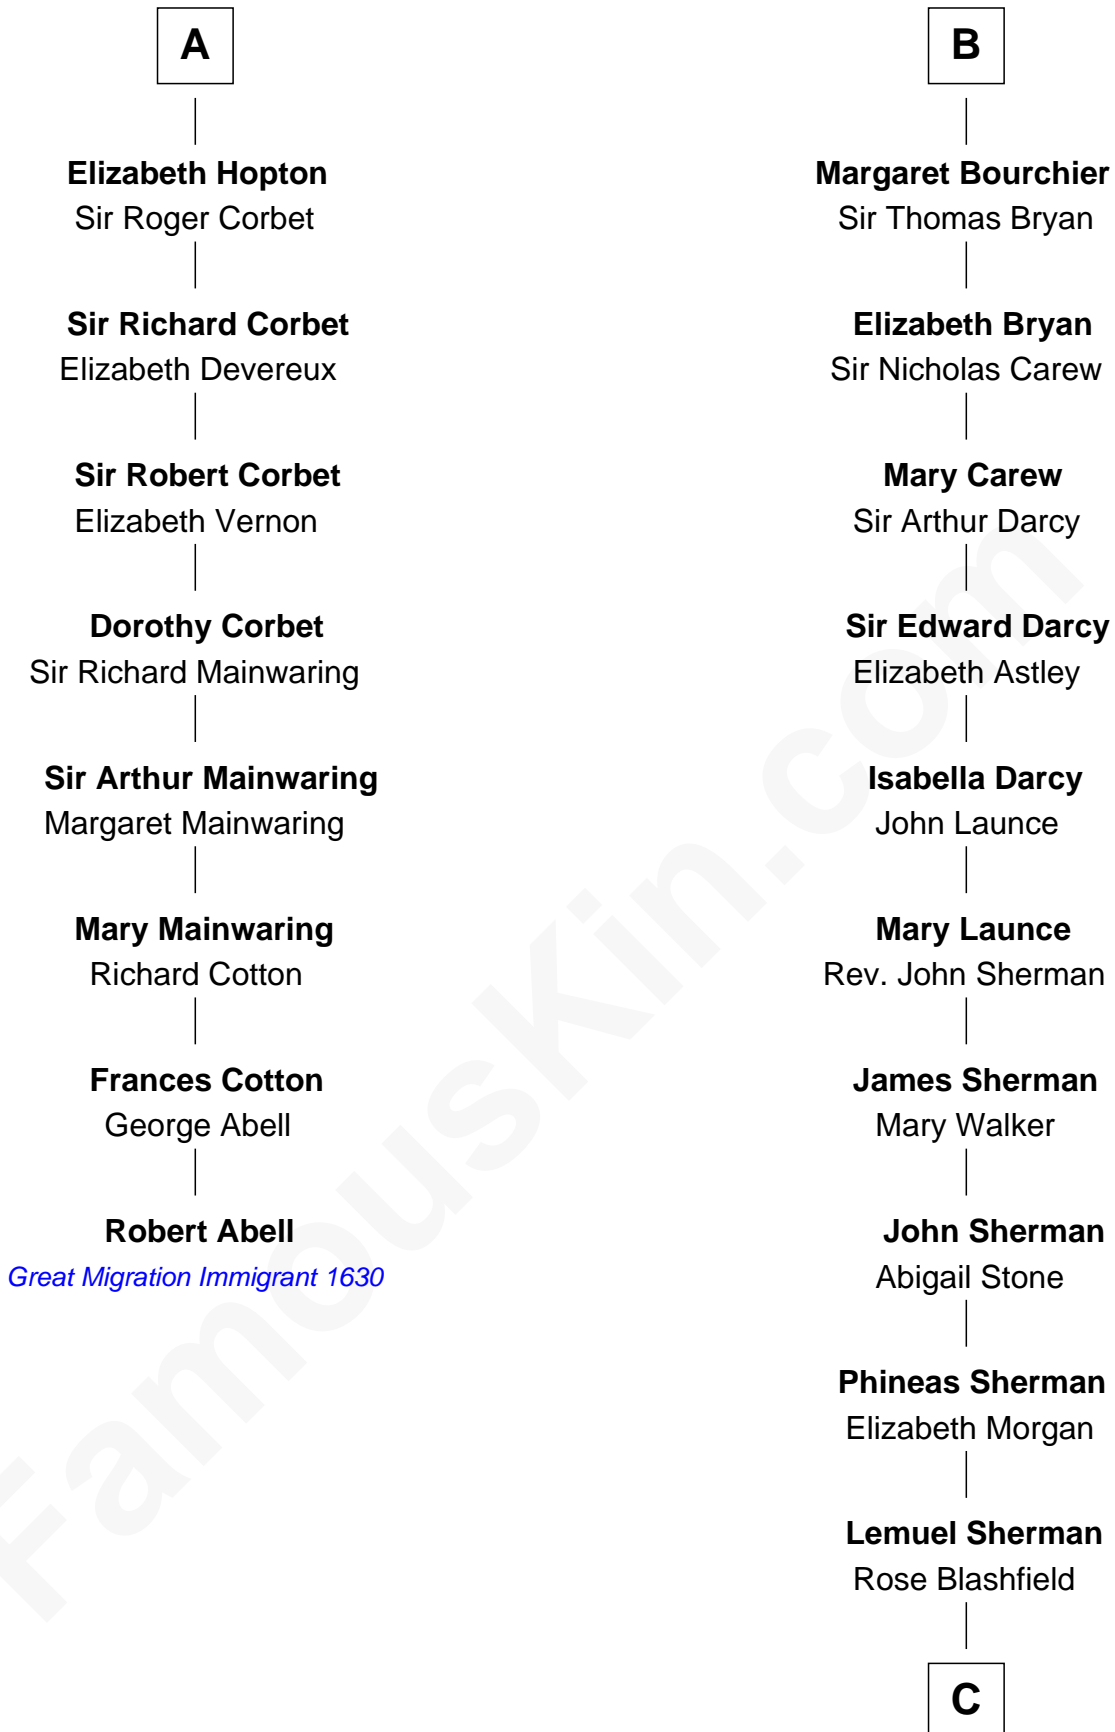

FamousKin.com

Relationship Chart of

Robert Abell

(c1605 - 1663) Great Migration Immigrant 1630

14th cousin 7 times removed of

Norman Rockwell
American Artist

C

Jacob Sherman

Cafira Janes

Orilla Janes Sherman

Samuel Darling Rockwell

John William Rockwell

Phebe Boyce Waring

Jarvis Waring Rockwell

Anne Mary Hill

Norman Rockwell

American Artist