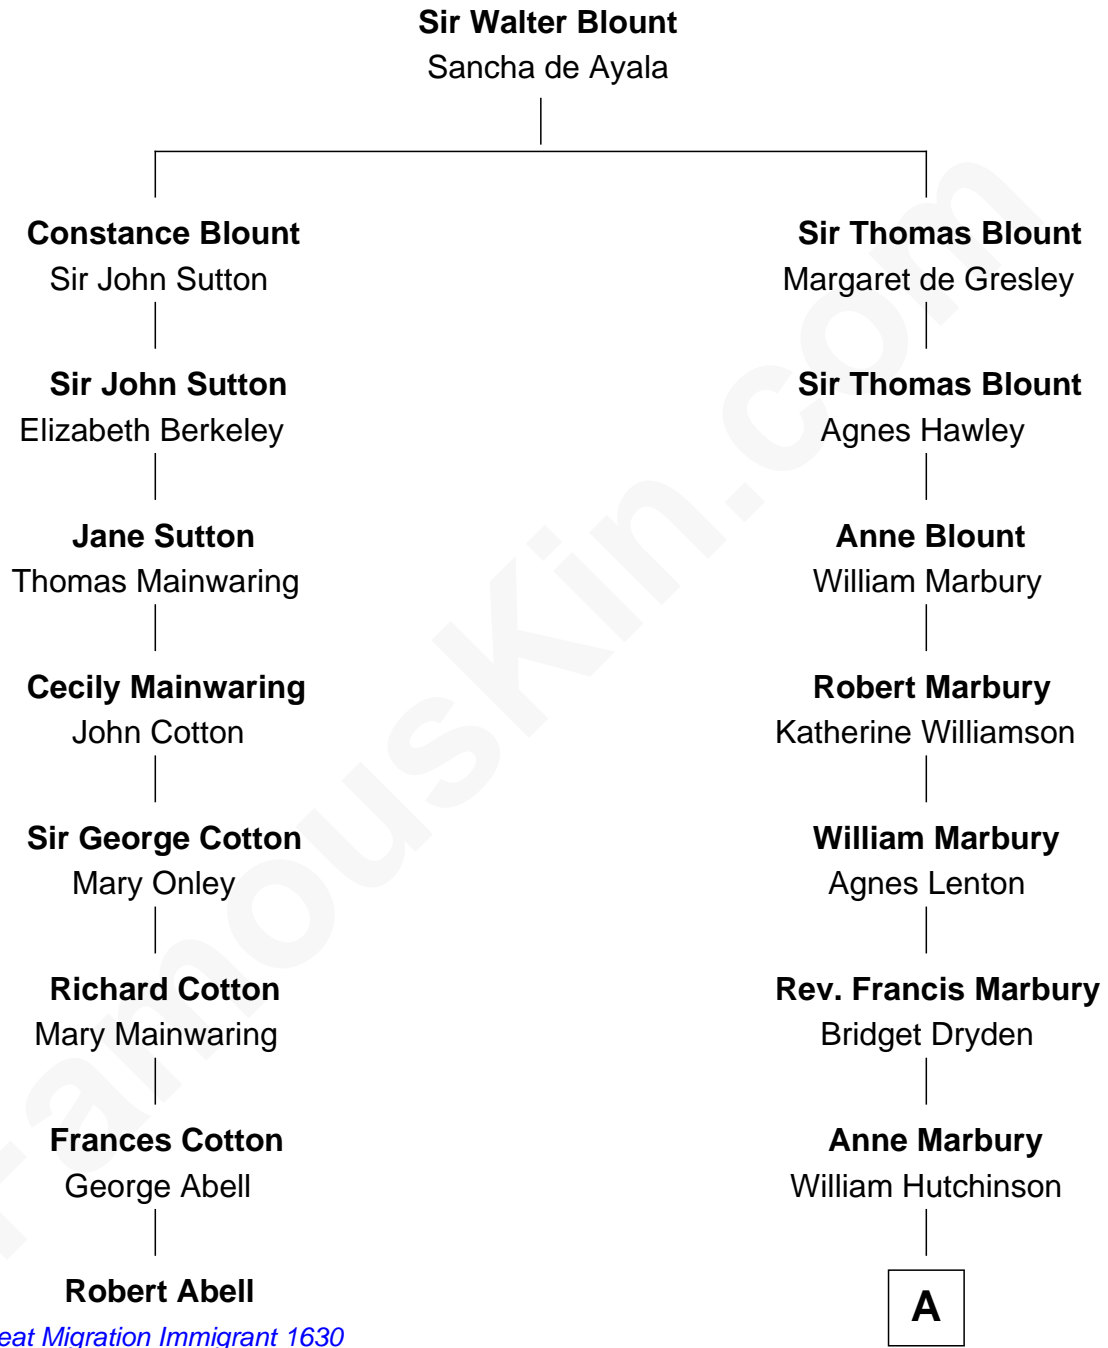

# FamousKin.com Relationship Chart of

**Robert Abell**

(c1605 - 1663) *Great Migration Immigrant 1630*

7th cousin 5 times removed of

**Nicholas Gilman**

*Signer of the U.S. Constitution*

**A**

**Edward Hutchinson**

Katherine Hamby

**Elizabeth Hutchinson**

Edward Winslow

**Anna Winslow**

John Taylor

**Rev. John Taylor**

Elizabeth Rogers

**Ann Taylor**