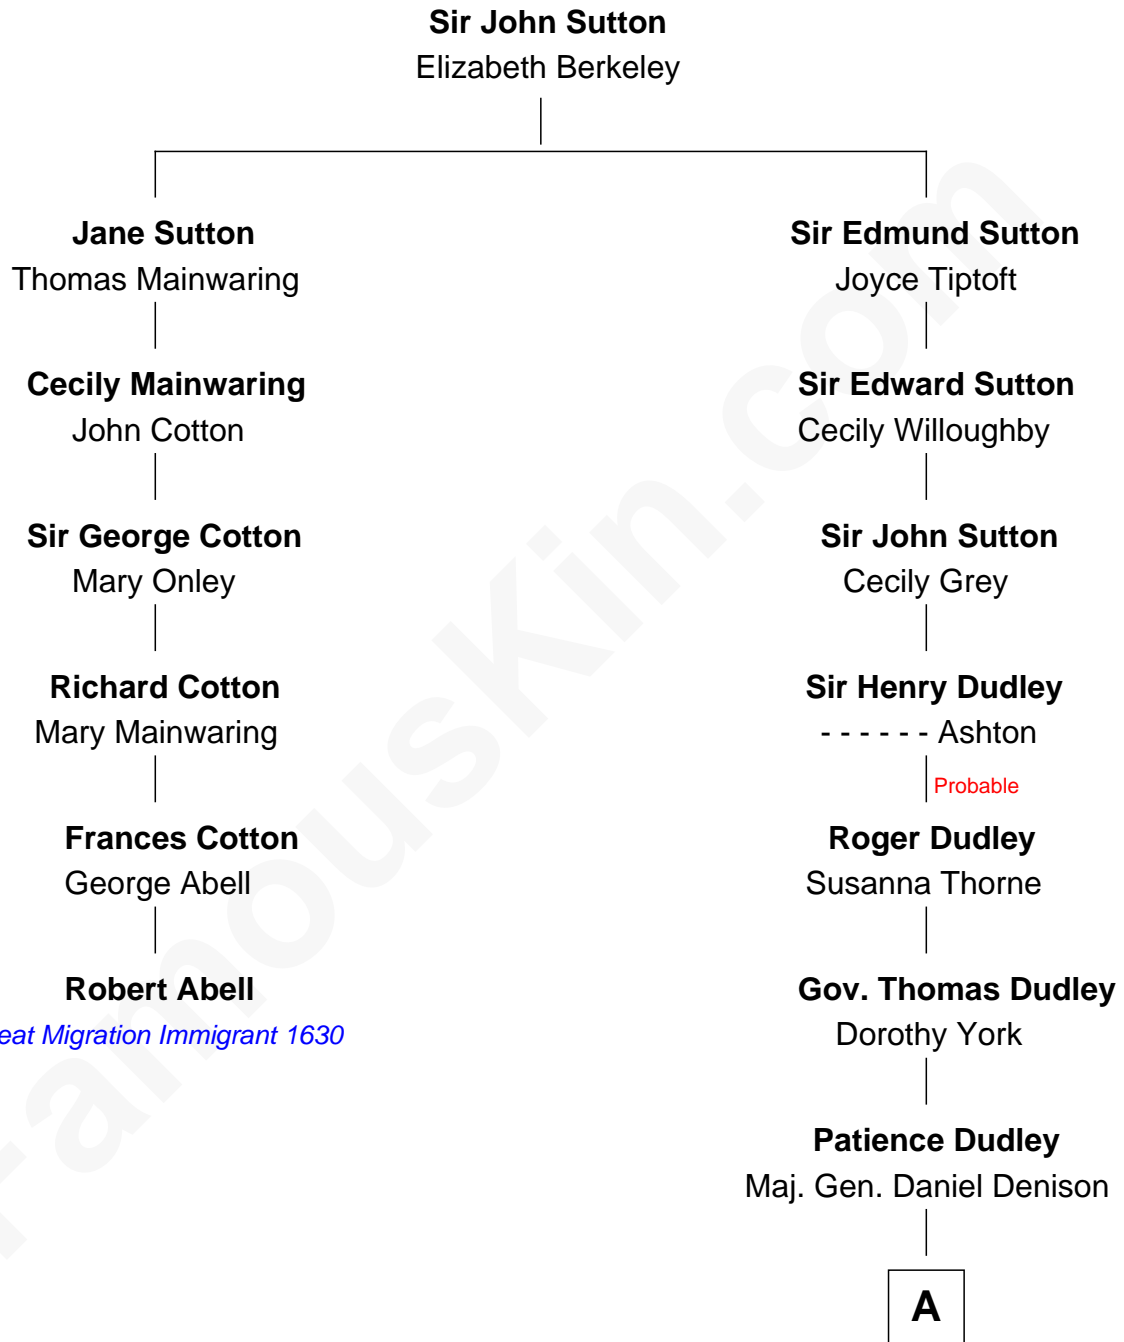

FamousKin.com

Relationship Chart of

Robert Abell

(c1605 - 1663) *Great Migration Immigrant 1630*

5th cousin 6 times removed of

Nicholas Gilman

Signer of the U.S. Constitution

A

Elizabeth Denison

Rev. John Rogers

Rev. Nathaniel Rogers

Sarah Purkiss

Elizabeth Rogers

Rev. John Taylor

Ann Taylor

Nicholas Gilman