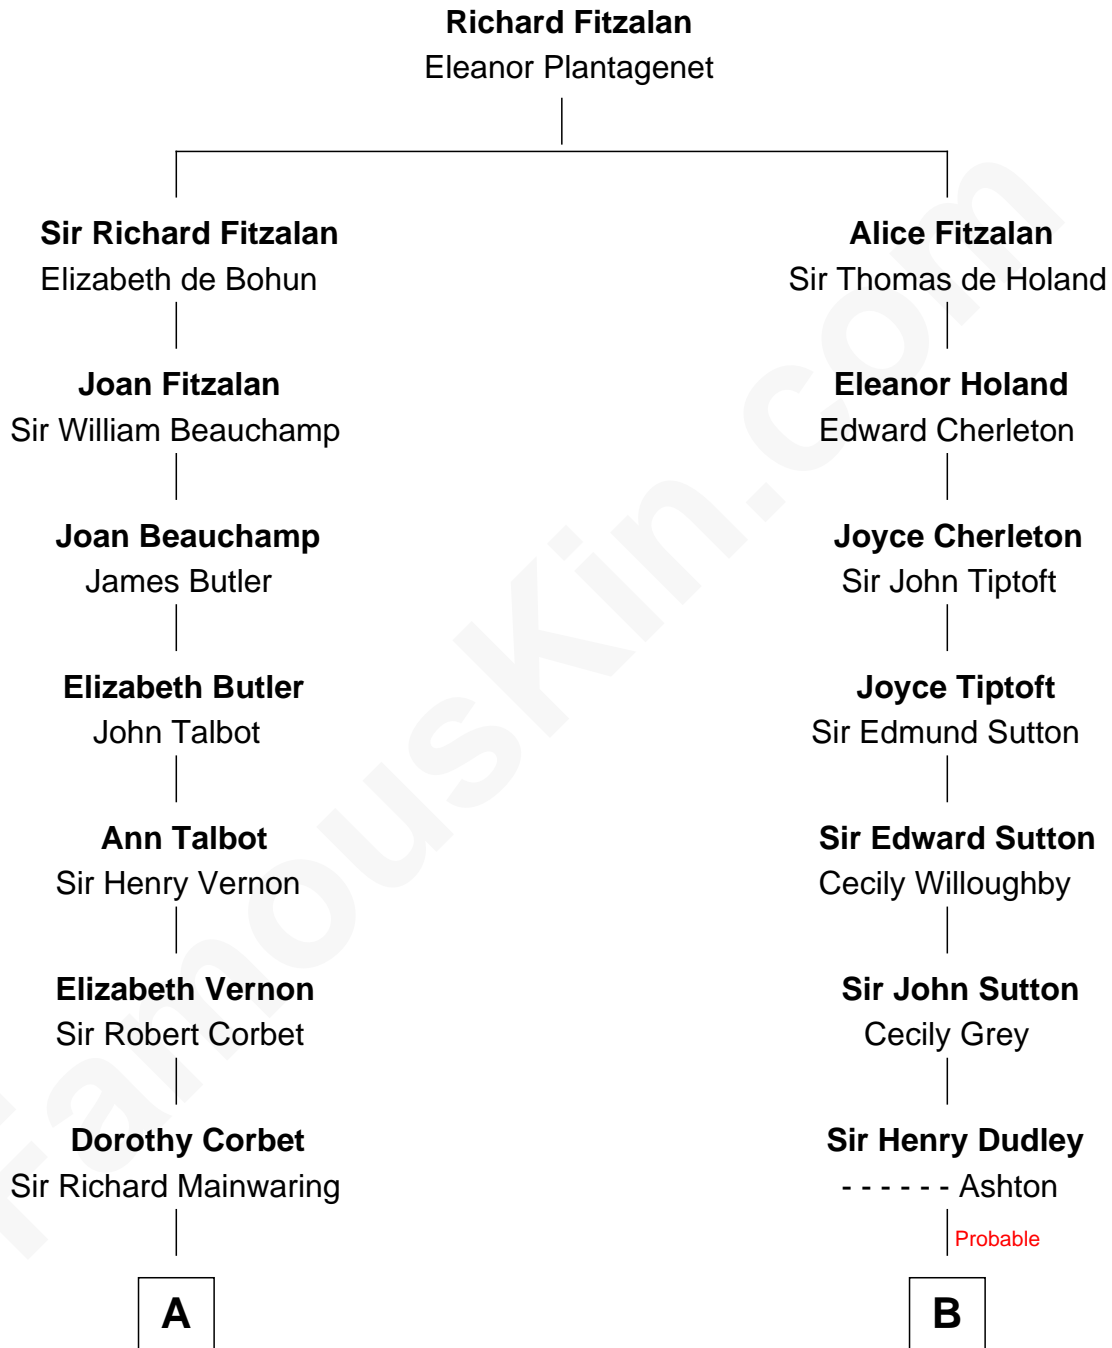

FamousKin.com Relationship Chart of

Robert Abell

(c1605 - 1663) Great Migration Immigrant 1630

10th cousin 4 times removed of

Nicholas Gilman

Signer of the U.S. Constitution

A

Sir Arthur Mainwaring

Margaret Mainwaring

Mary Mainwaring

Richard Cotton

Frances Cotton

George Abell

Robert Abell

Great Migration Immigrant 1630

B