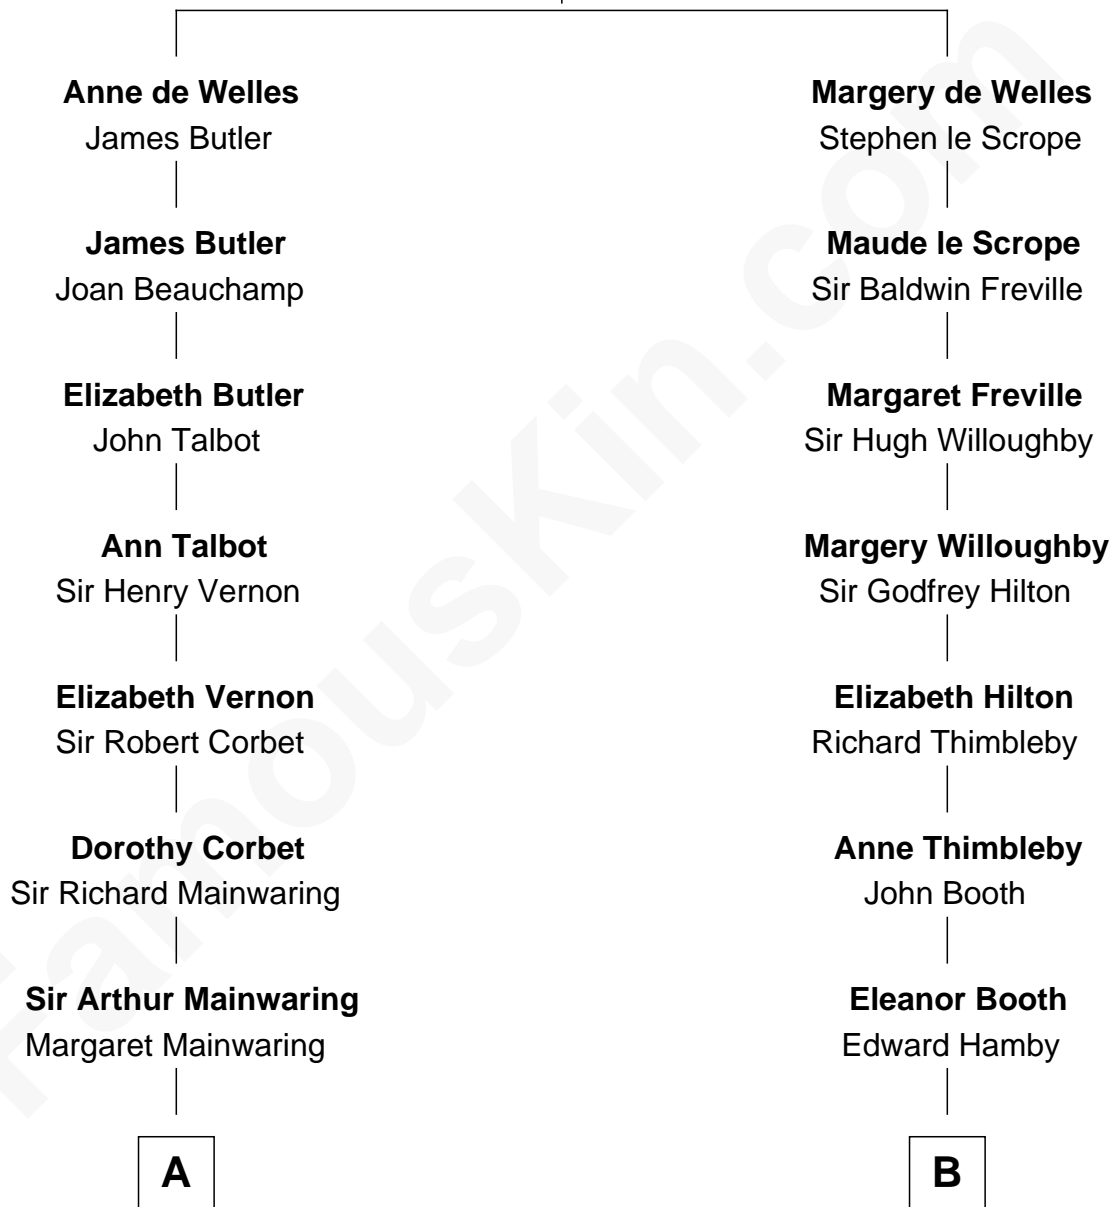

FamousKin.com Relationship Chart of

Robert Abell

(c1605 - 1663) Great Migration Immigrant 1630

9th cousin 5 times removed of

Nicholas Gilman

Signer of the U.S. Constitution

John de Welles

Maud de Roos

A

Mary Mainwaring

Richard Cotton

Frances Cotton

George Abell

Robert Abell

Great Migration Immigrant 1630

B

William Hamby

Margaret Blewett

Robert Hamby

Elizabeth Arnold

Katherine Hamby

Edward Hutchinson

Elizabeth Hutchinson

Edward Winslow