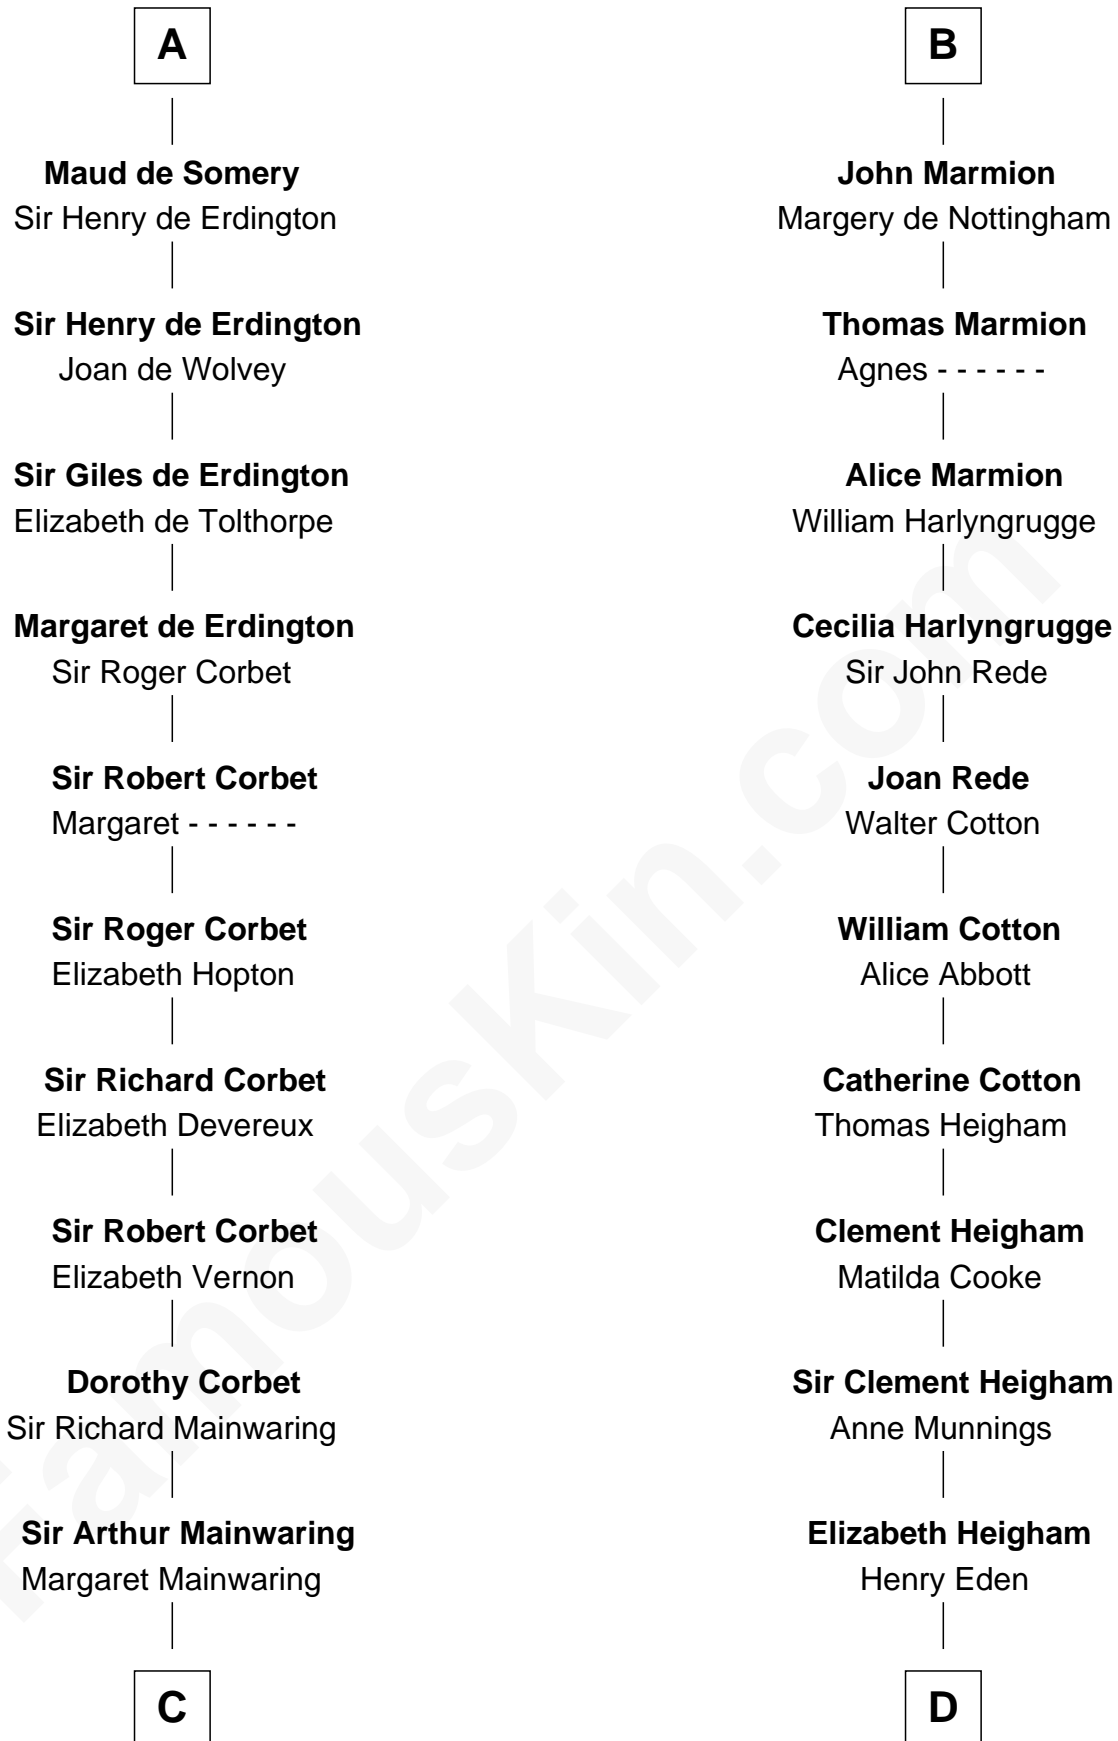

# FamousKin.com Relationship Chart of

**Robert Abell**

(c1605 - 1663) *Great Migration Immigrant 1630*

19th cousin of

**Thomas Bradbury**

(c1610/11 - 1694/5) *Great Migration Immigrant 1635*

**C**

**Mary Mainwaring**

Richard Cotton

**Frances Cotton**

George Abell

**Robert Abell**

*Great Migration Immigrant 1630*

**D**

**Anne Eden**

William Bradbury

**Wymond Bradbury**

Elizabeth Whitgift

**Thomas Bradbury**

*Great Migration Immigrant 1635*

FamousKin.com