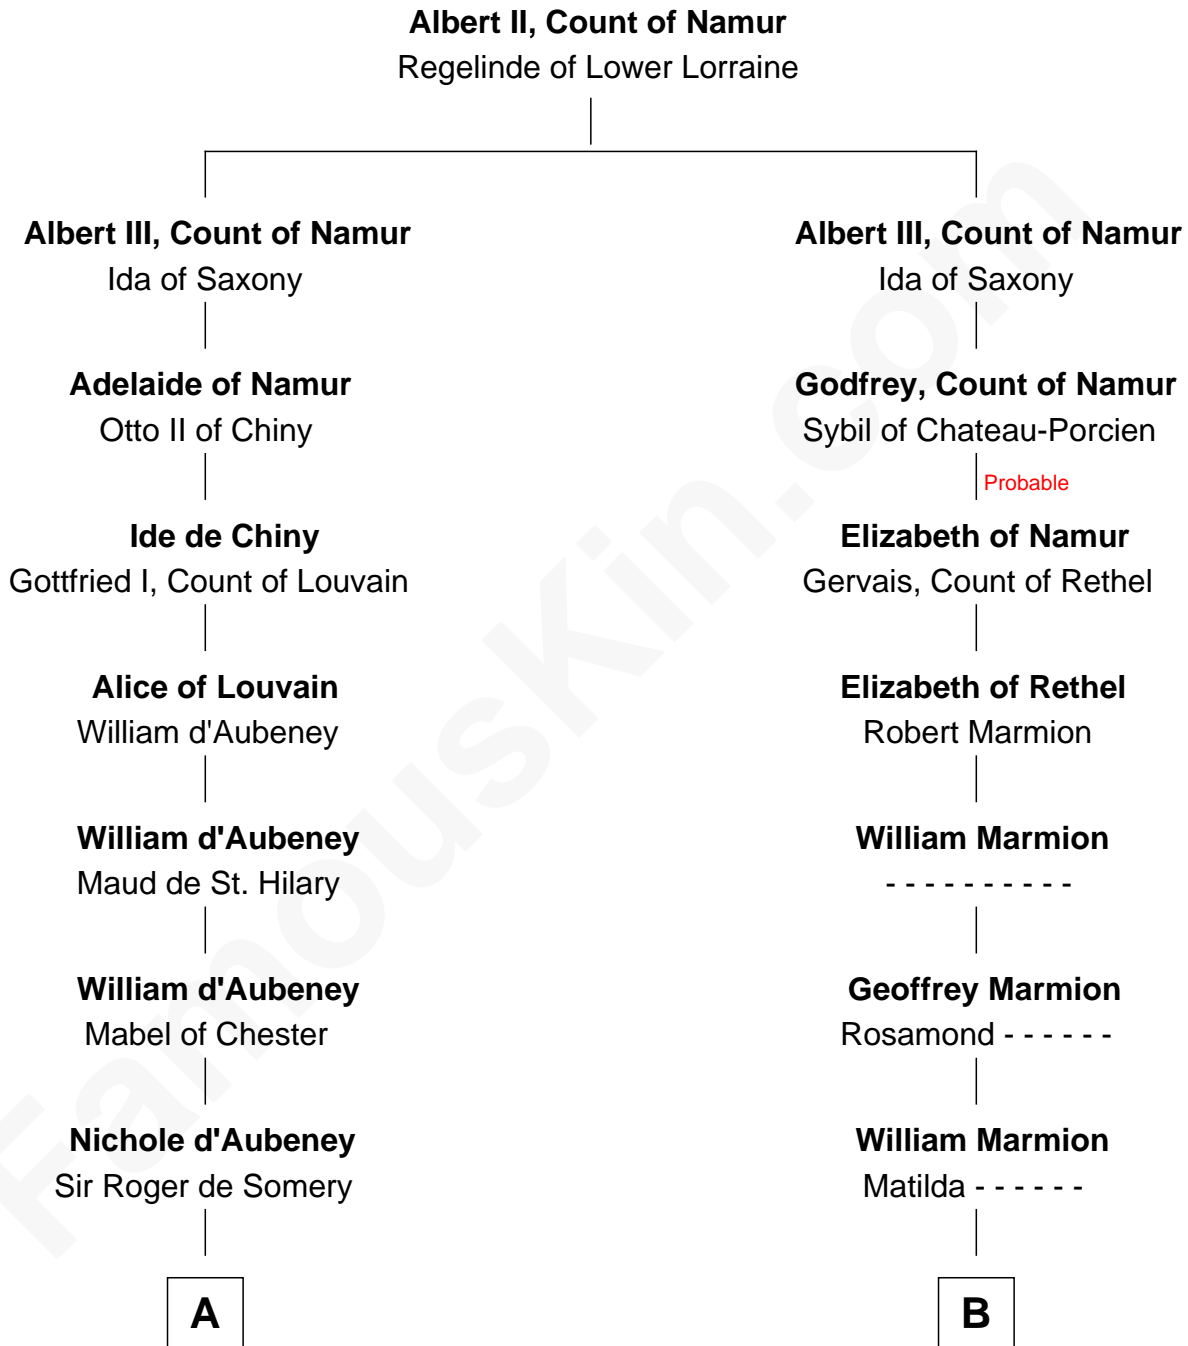

# FamousKin.com Relationship Chart of

**Robert Abell**

(c1605 - 1663) *Great Migration Immigrant 1630*

19th cousin of

**Thomas Bradbury**

(c1610/11 - 1694/5) *Great Migration Immigrant 1635*

**C**

**Mary Mainwaring**

Richard Cotton

**Frances Cotton**

George Abell

**Robert Abell**

*Great Migration Immigrant 1630*

**D**

**Anne Eden**

William Bradbury

**Wymond Bradbury**

Elizabeth Whitgift

**Thomas Bradbury**

*Great Migration Immigrant 1635*

FamousKin.com