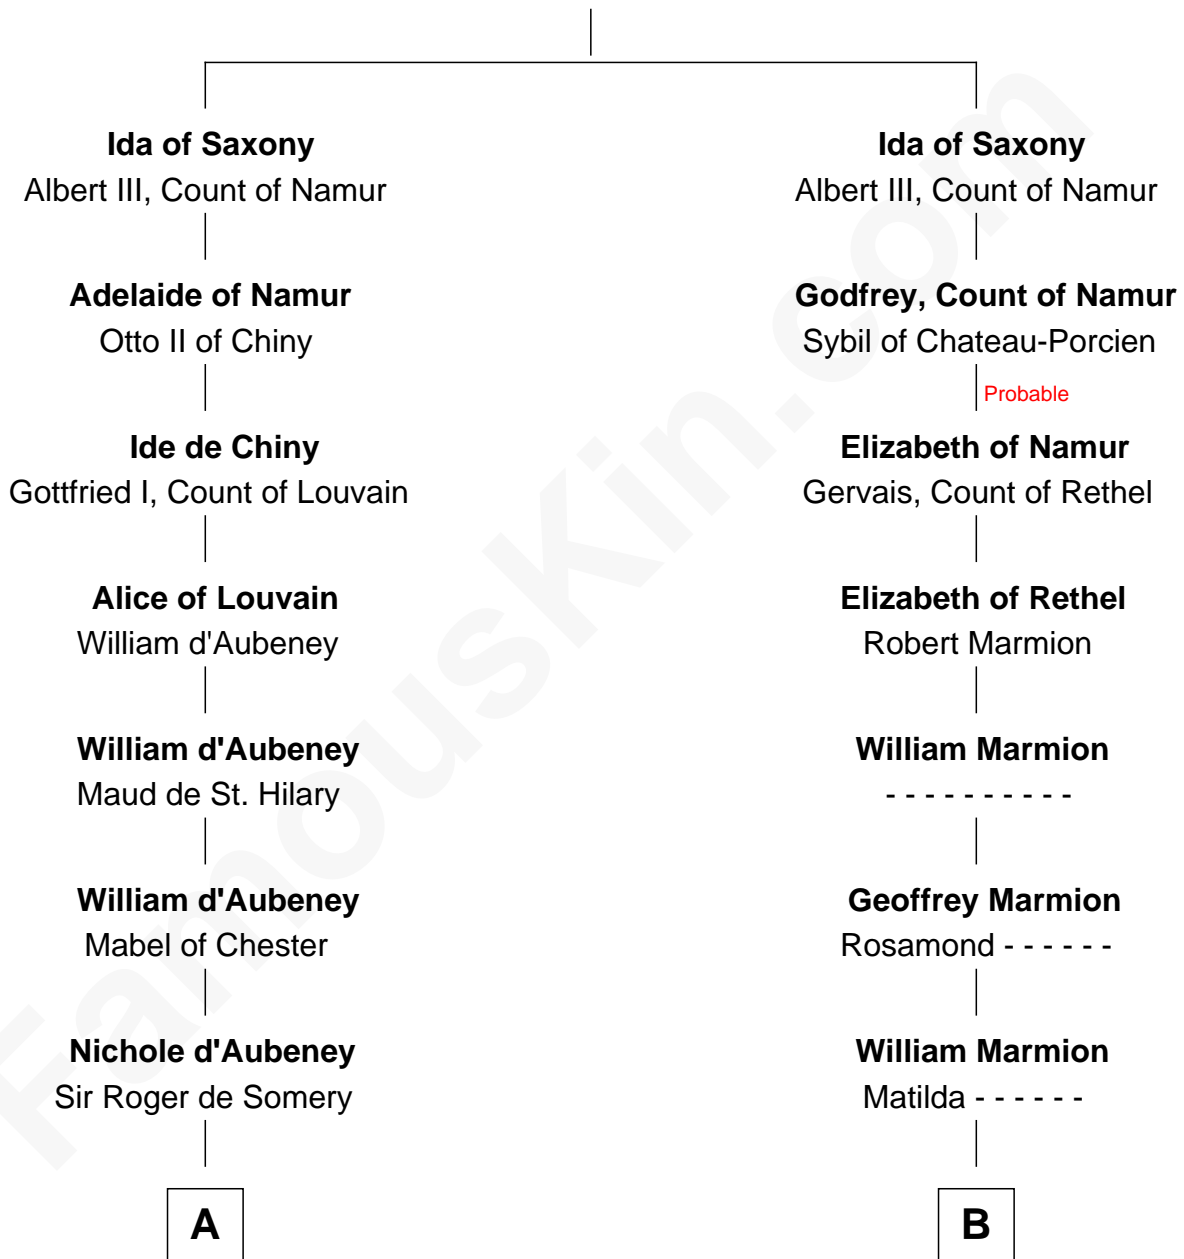

FamousKin.com Relationship Chart of

Robert Abell

(c1605 - 1663) *Great Migration Immigrant 1630*

19th cousin of

Thomas Bradbury

(c1610/11 - 1694/5) *Great Migration Immigrant 1635*

Bernard II, Duke of Saxony

Eilika of Schweinfurt

C

Mary Mainwaring

Richard Cotton

Frances Cotton

George Abell

Robert Abell

Great Migration Immigrant 1630

D

Anne Eden

William Bradbury

Wymond Bradbury

Elizabeth Whitgift

Thomas Bradbury

Great Migration Immigrant 1635

FamousKin.com