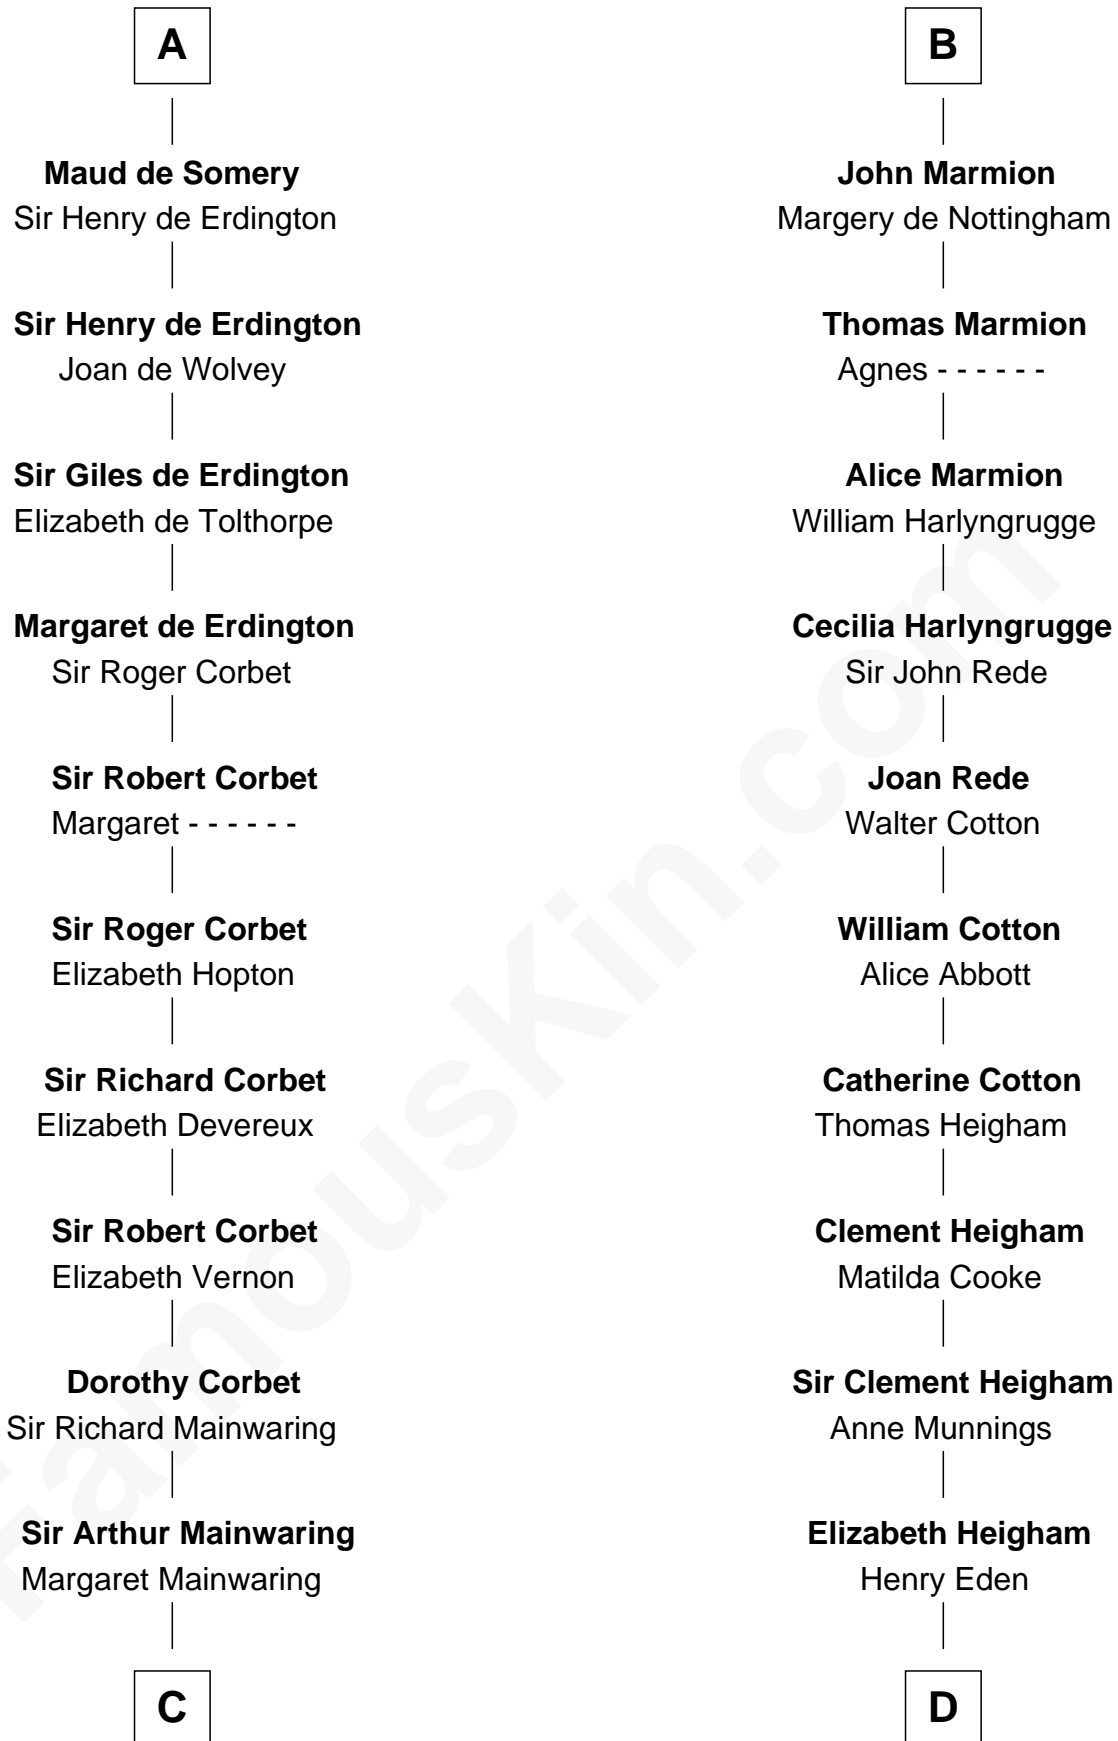

FamousKin.com Relationship Chart of

Robert Abell

(c1605 - 1663) *Great Migration Immigrant 1630*

19th cousin of

Thomas Bradbury

(c1610/11 - 1694/5) *Great Migration Immigrant 1635*

Bernard II, Duke of Saxony

Eilika of Schweinfurt

C

Mary Mainwaring

Richard Cotton

Frances Cotton

George Abell

Robert Abell

Great Migration Immigrant 1630

D

Anne Eden

William Bradbury

Wymond Bradbury

Elizabeth Whitgift

Thomas Bradbury

Great Migration Immigrant 1635

FamousKin.com