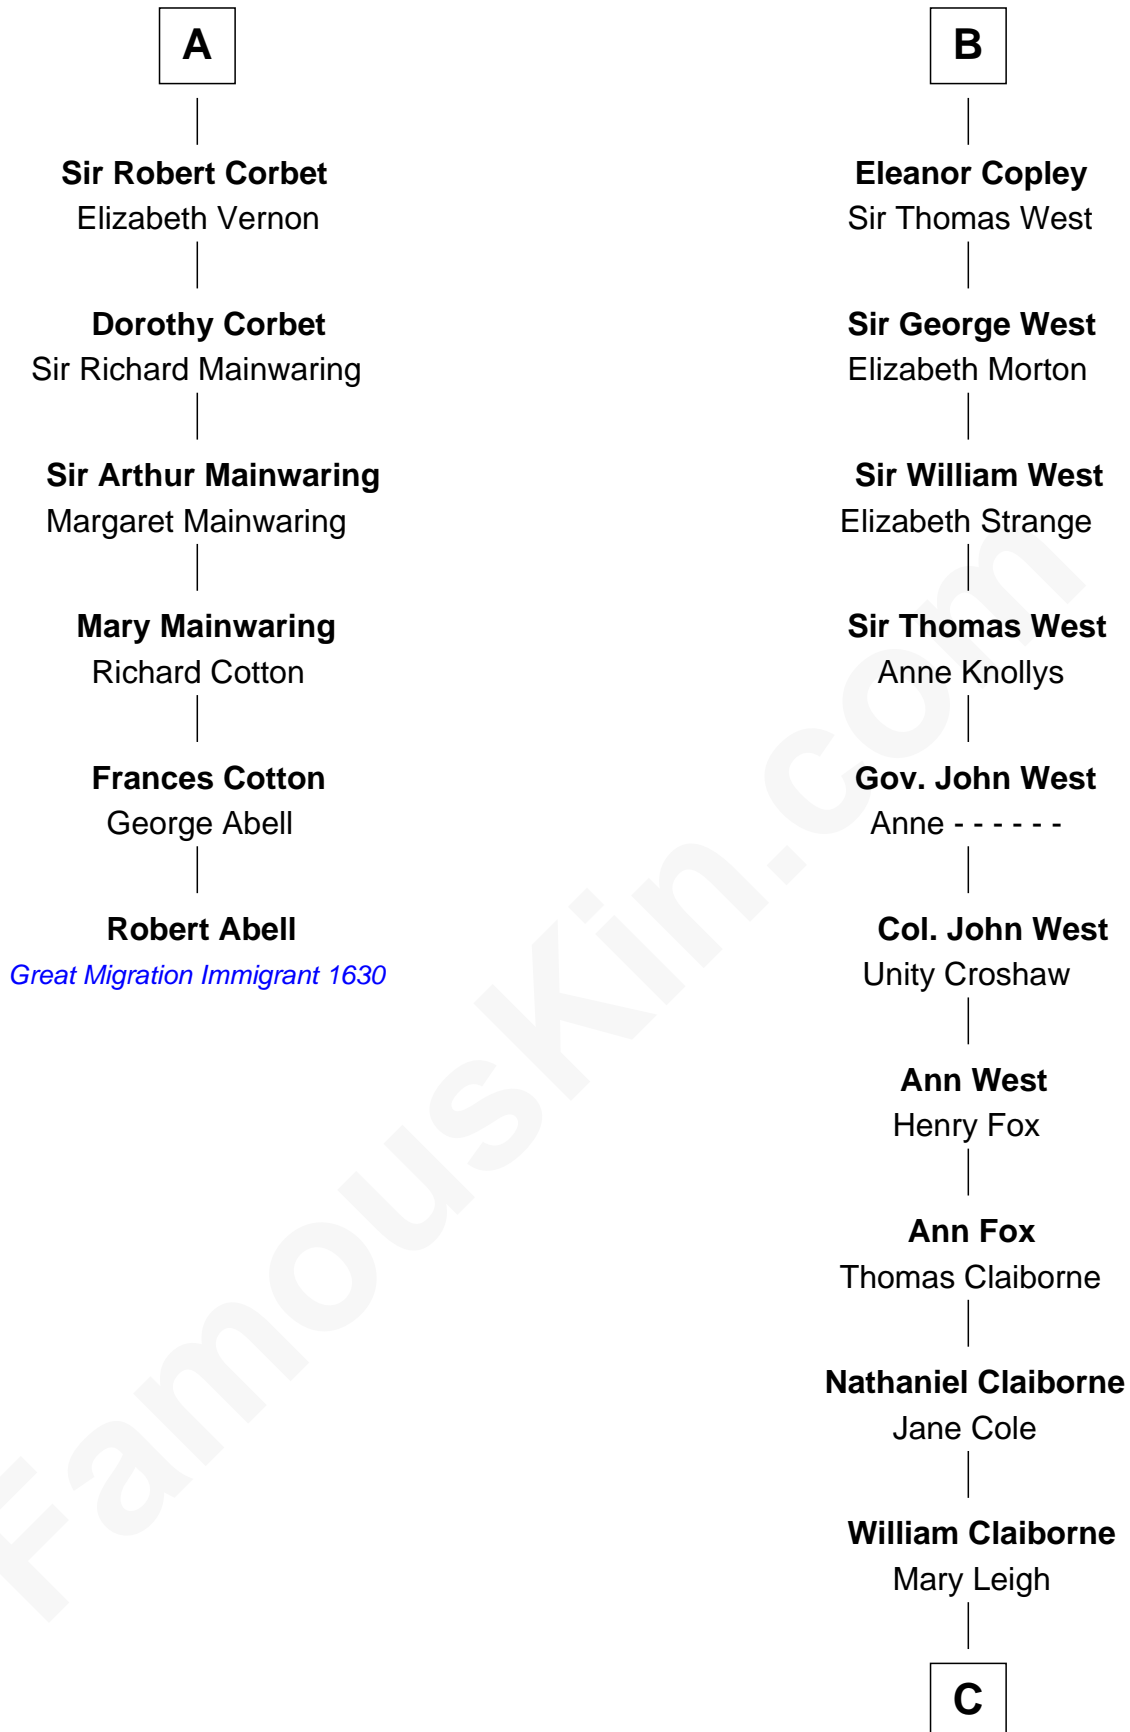

# FamousKin.com Relationship Chart of

**Robert Abell**

(c1605 - 1663) Great Migration Immigrant 1630

12th cousin 9 times removed of

**Liz Claiborne**

Fashion Designer and Founder of Liz Claiborne Inc.

**Nichole d'Aubenev**  
Sir Roger de Somery

**Maud de Somery**  
Sir Henry de Erdington

**Sir Henry de Erdington**  
Joan de Wolvey

**Sir Giles de Erdington**  
Elizabeth de Tolthorpe

**Margaret de Erdington**  
Sir Roger Corbet

**Sir Robert Corbet**  
Margaret - - - - -

**Sir Roger Corbet**  
Elizabeth Hopton

**Sir Richard Corbet**  
Elizabeth Devereux

**A**

**Joan de Somery**  
John IV le Strange

**Hawise le Strange**  
Robert de Felton

**Sir John de Felton**  
Sibyl - - - - -

**Sir Thomas de Felton**  
Joan Walkfare

**Eleanor de Felton**  
Sir Thomas Hoo

**Sir Thomas Hoo**  
Eleanor de Welles

**Anne Hoo**  
Sir Roger Copley

**B**

**C**

**William Charles Cole Claiborne**

Clarisse Duralde