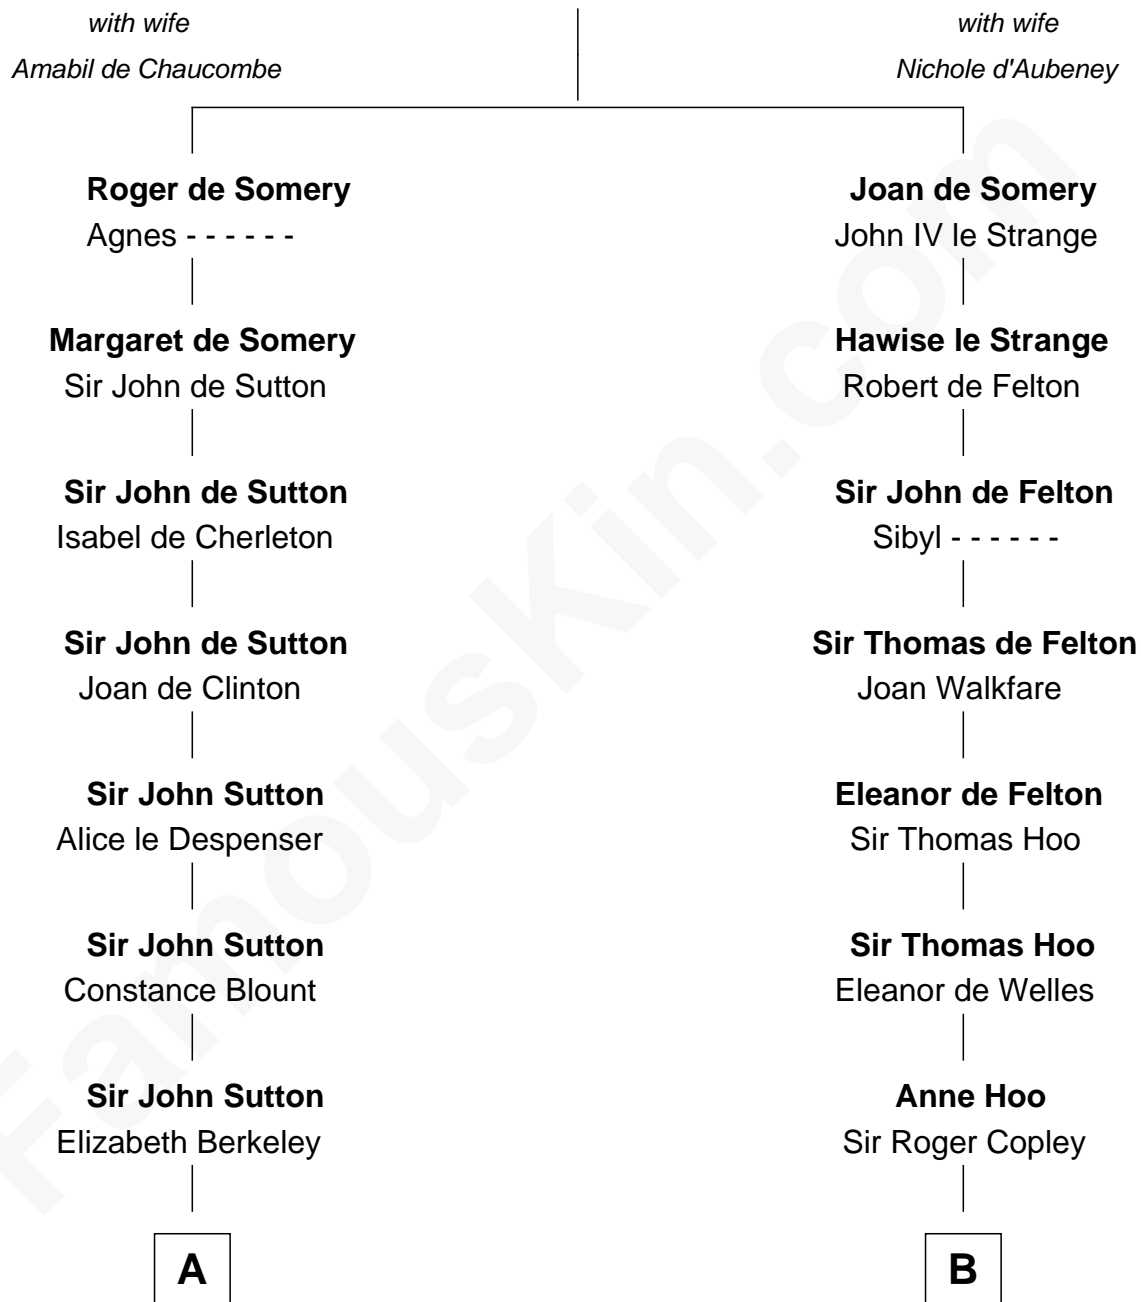

# FamousKin.com Relationship Chart of

**Robert Abell**

(c1605 - 1663) Great Migration Immigrant 1630

12th cousin 9 times removed of

**Liz Claiborne**

Fashion Designer and Founder of Liz Claiborne Inc.

## Sir Roger de Somery

**C**

|  
**William Charles Cole Claiborne**

Clarisse Duralde

|  
**William Charles Cole Claiborne**

Louise de Balathier

|  
**Fernand Claiborne**

Marie Louise Villeré