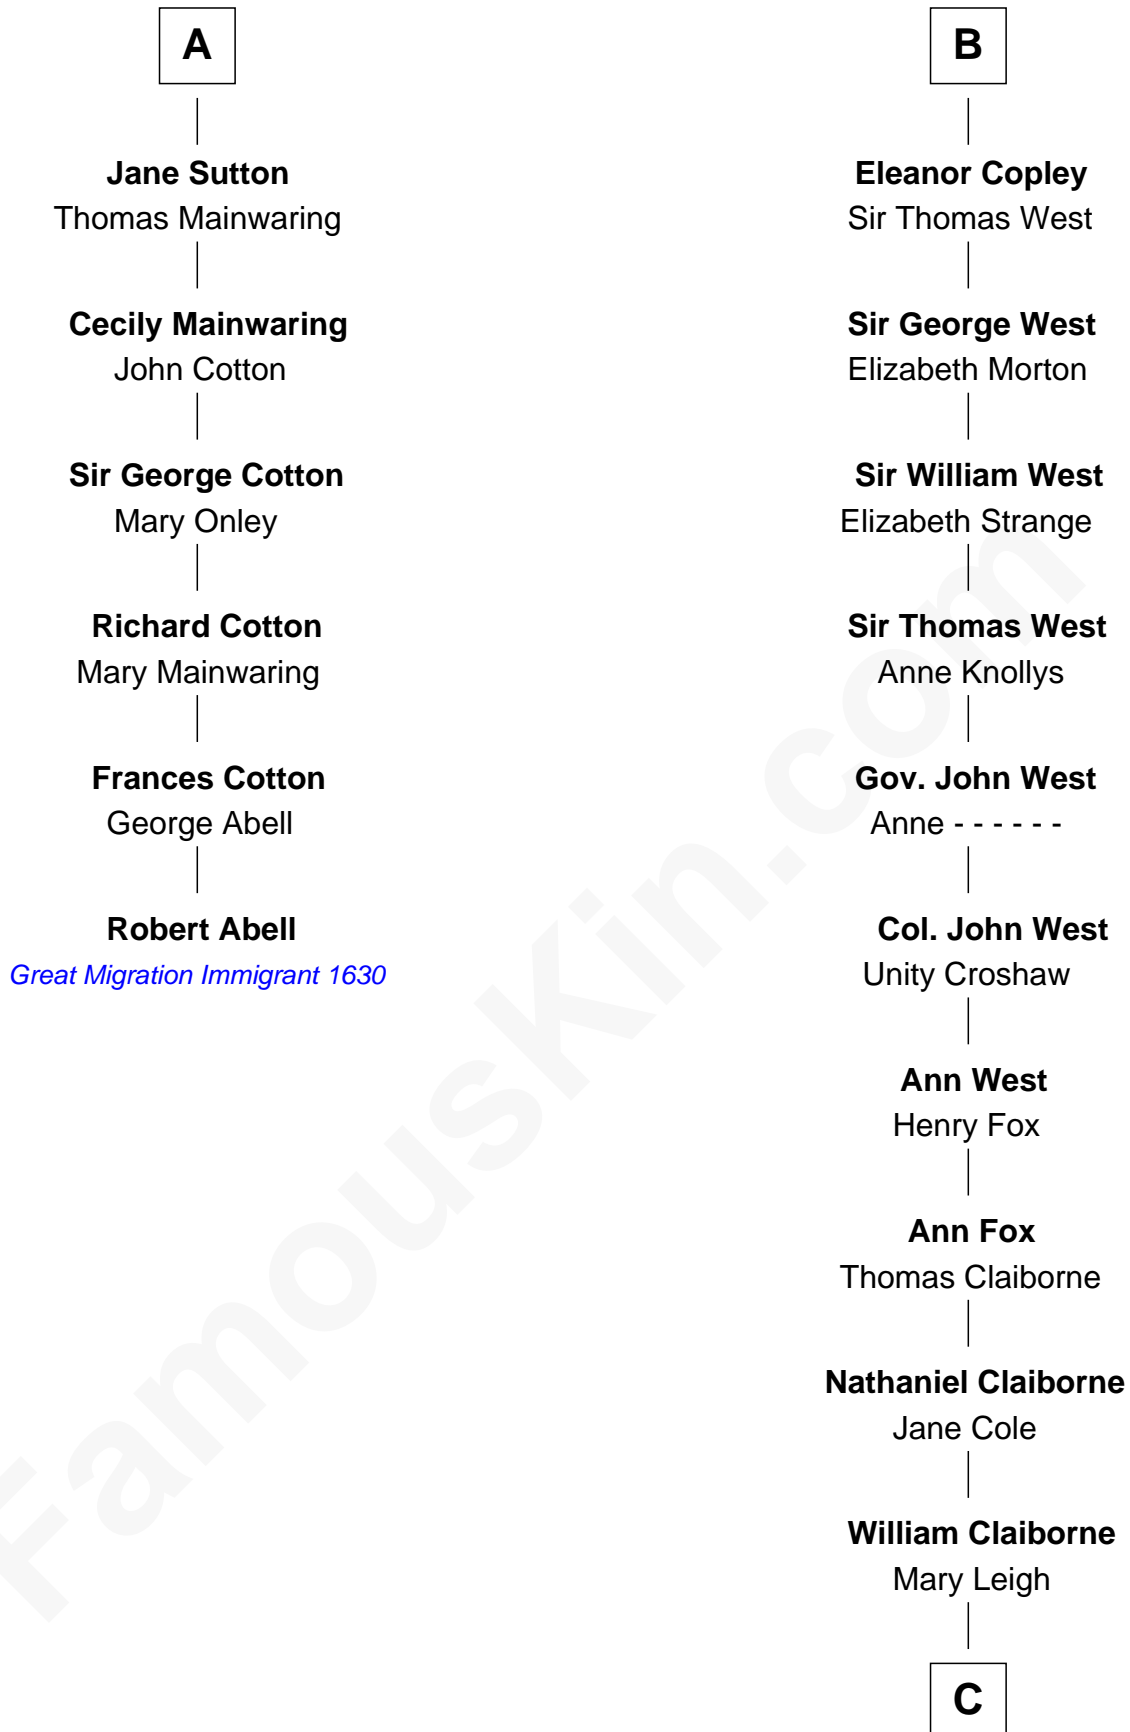

# FamousKin.com Relationship Chart of

**Robert Abell**

(c1605 - 1663) Great Migration Immigrant 1630

12th cousin 9 times removed of

**Liz Claiborne**

Fashion Designer and Founder of Liz Claiborne Inc.

## Sir Roger de Somery

**C**

|  
**William Charles Cole Claiborne**

Clarisse Duralde

|  
**William Charles Cole Claiborne**

Louise de Balathier

|  
**Fernand Claiborne**

Marie Louise Villeré