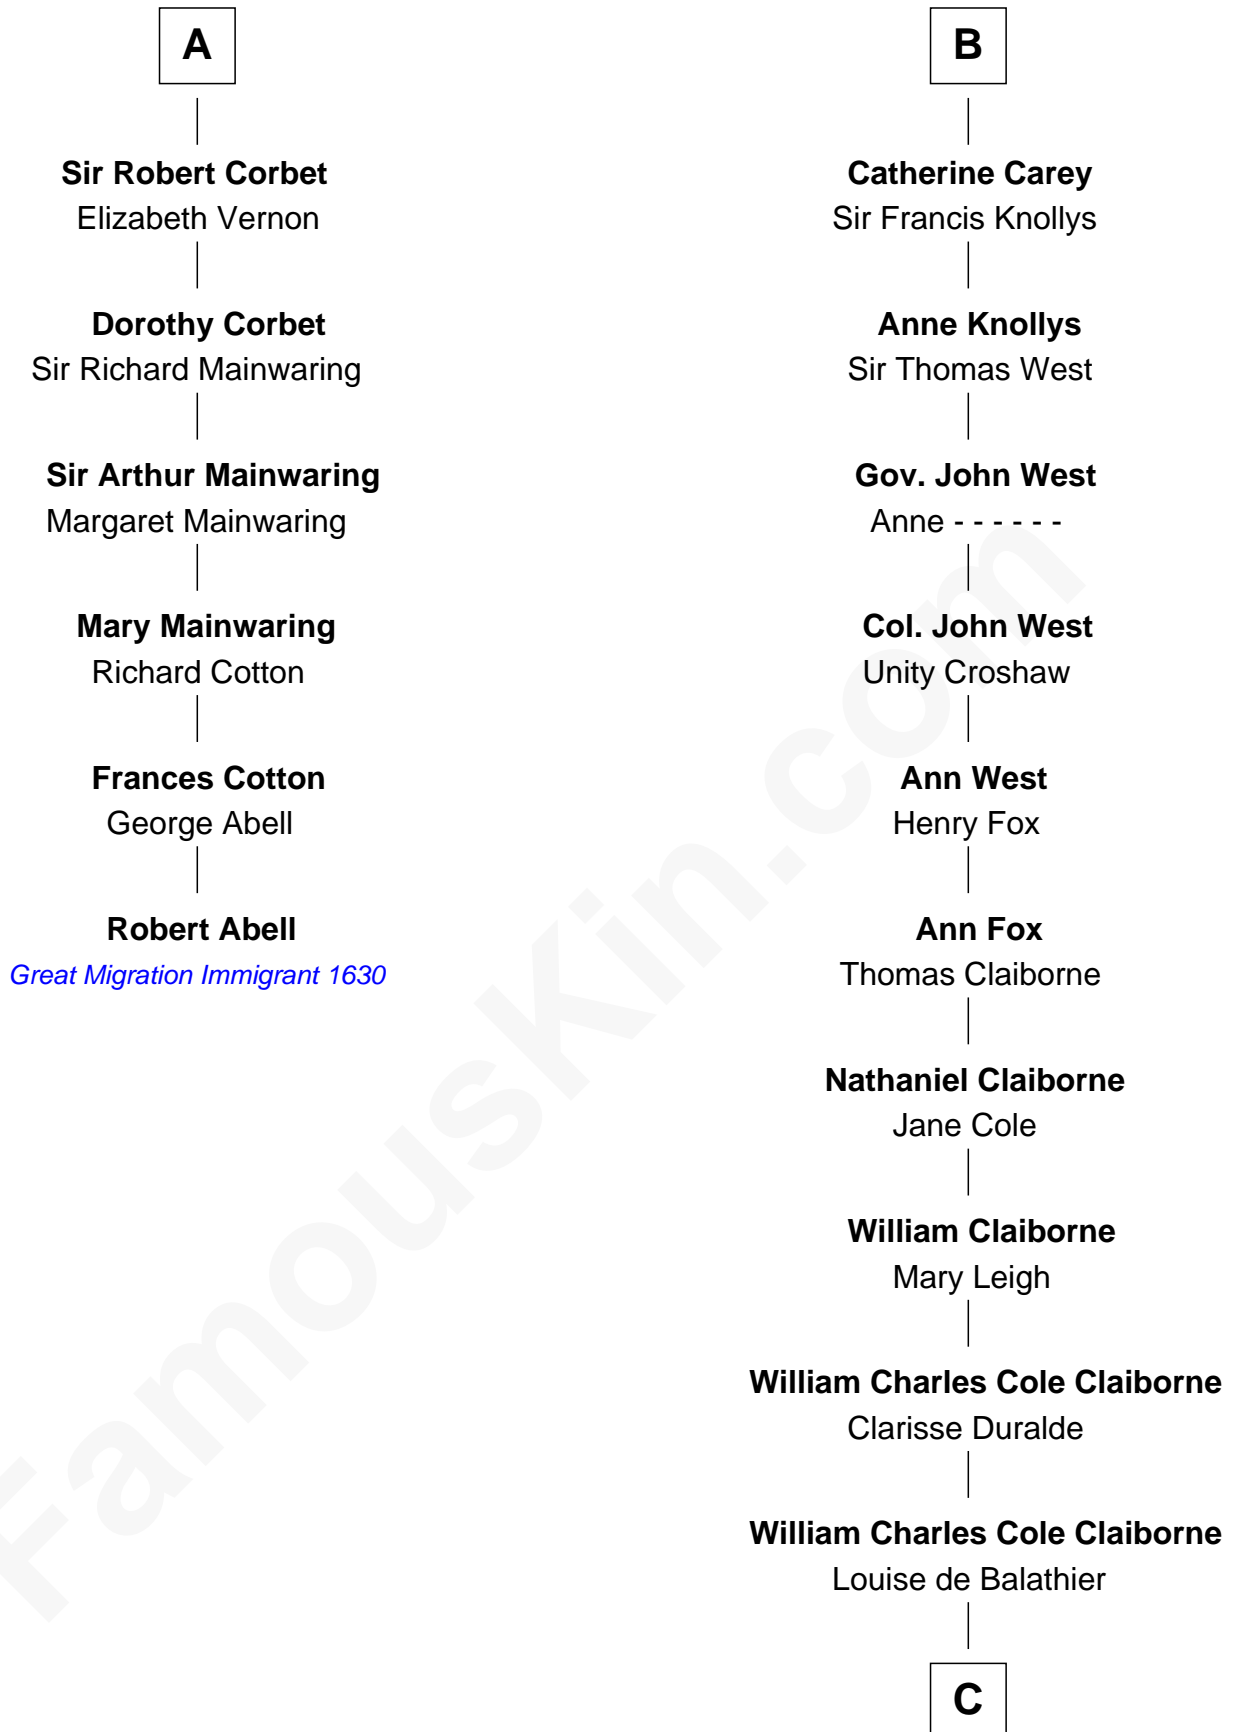

FamousKin.com Relationship Chart of

Robert Abell

(c1605 - 1663) Great Migration Immigrant 1630

12th cousin 7 times removed of

Liz Claiborne

Fashion Designer and Founder of Liz Claiborne Inc.

C

—
Fernand Claiborne
Marie Louise Villeré

—
Omer Villere Claiborne
Carolyn Louise Fenner

—
Liz Claiborne
Found of Liz Claiborne Inc.

FamousKin.com