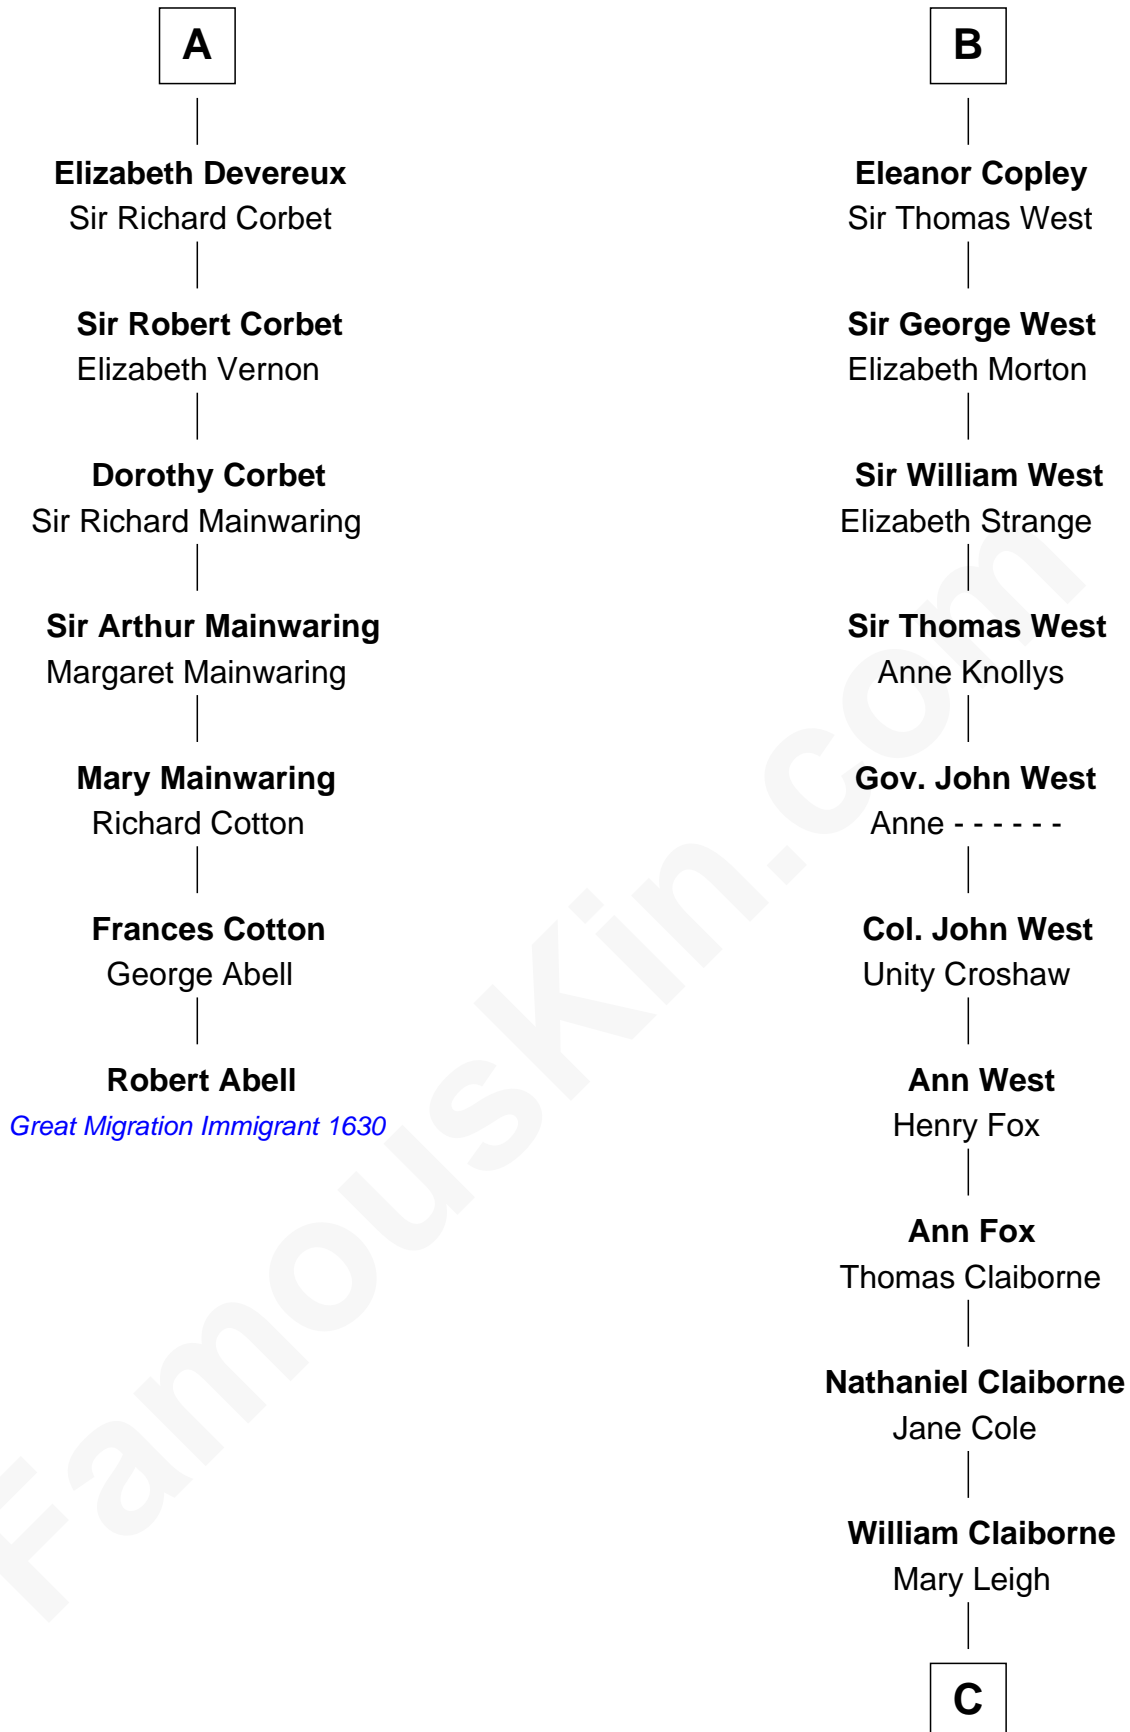

# FamousKin.com Relationship Chart of

**Robert Abell**

(c1605 - 1663) Great Migration Immigrant 1630

13th cousin 8 times removed of

**Liz Claiborne**

Fashion Designer and Founder of Liz Claiborne Inc.

**Sir Hugh I de Audley**

Iseult de Mortimer

**C**

|  
**William Charles Cole Claiborne**

Clarisse Duralde

|  
**William Charles Cole Claiborne**

Louise de Balathier

|  
**Fernand Claiborne**

Marie Louise Villeré