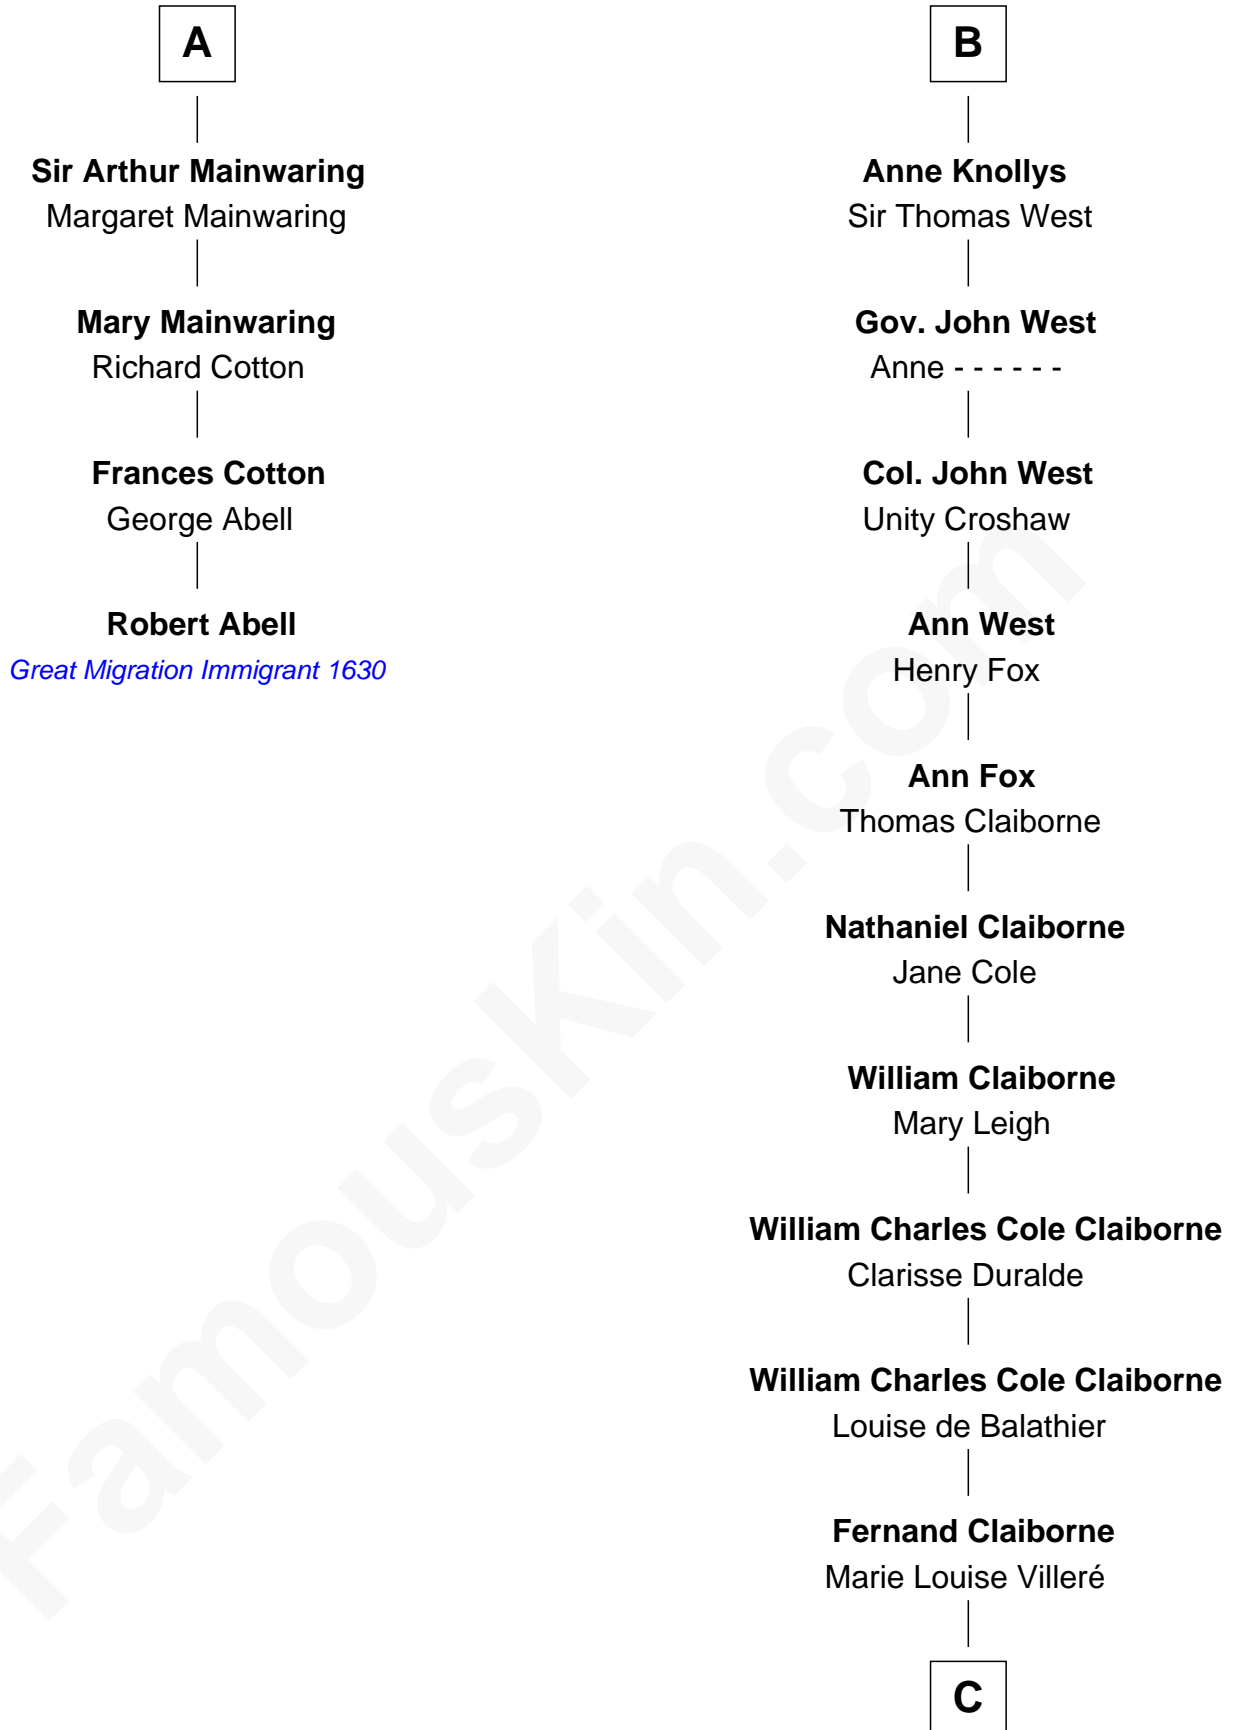

# FamousKin.com Relationship Chart of

**Robert Abell**

(c1605 - 1663) Great Migration Immigrant 1630

10th cousin 8 times removed of

**Liz Claiborne**

Fashion Designer and Founder of Liz Claiborne Inc.

**C**

—  
**Omer Villere Claiborne**  
Carolyn Louise Fenner

—  
**Liz Claiborne**  
*Found of Liz Claiborne Inc.*

FamousKin.com