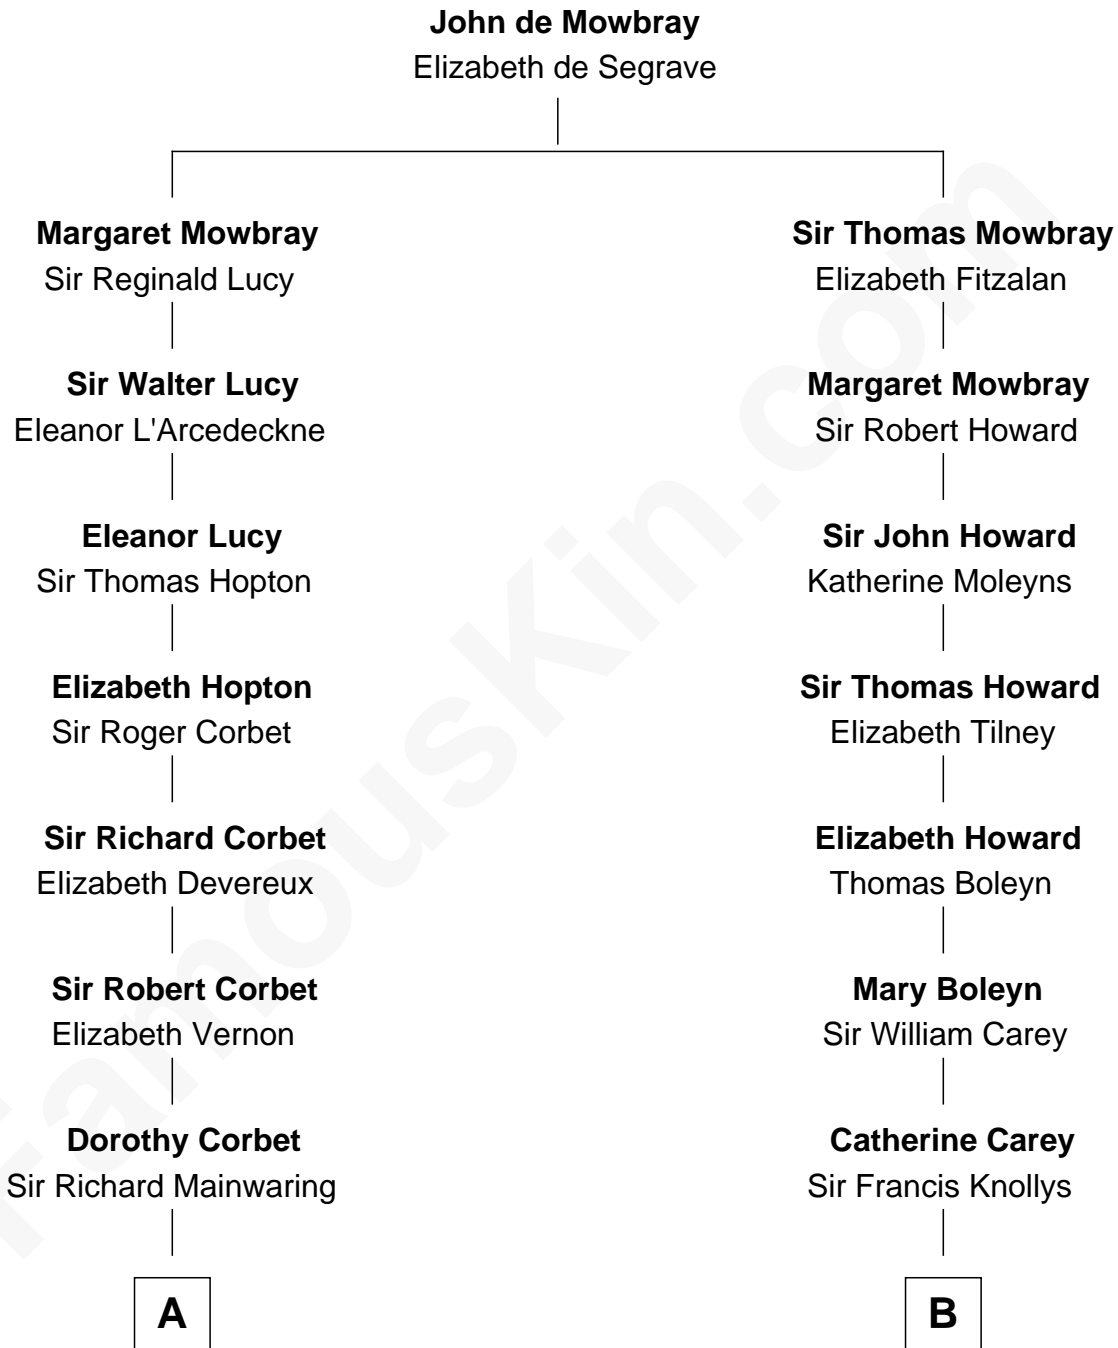

# FamousKin.com Relationship Chart of

**Robert Abell**

(c1605 - 1663) Great Migration Immigrant 1630

10th cousin 8 times removed of

**Liz Claiborne**

Fashion Designer and Founder of Liz Claiborne Inc.

**C**

—  
**Omer Villere Claiborne**  
Carolyn Louise Fenner

—  
**Liz Claiborne**  
*Found of Liz Claiborne Inc.*

FamousKin.com