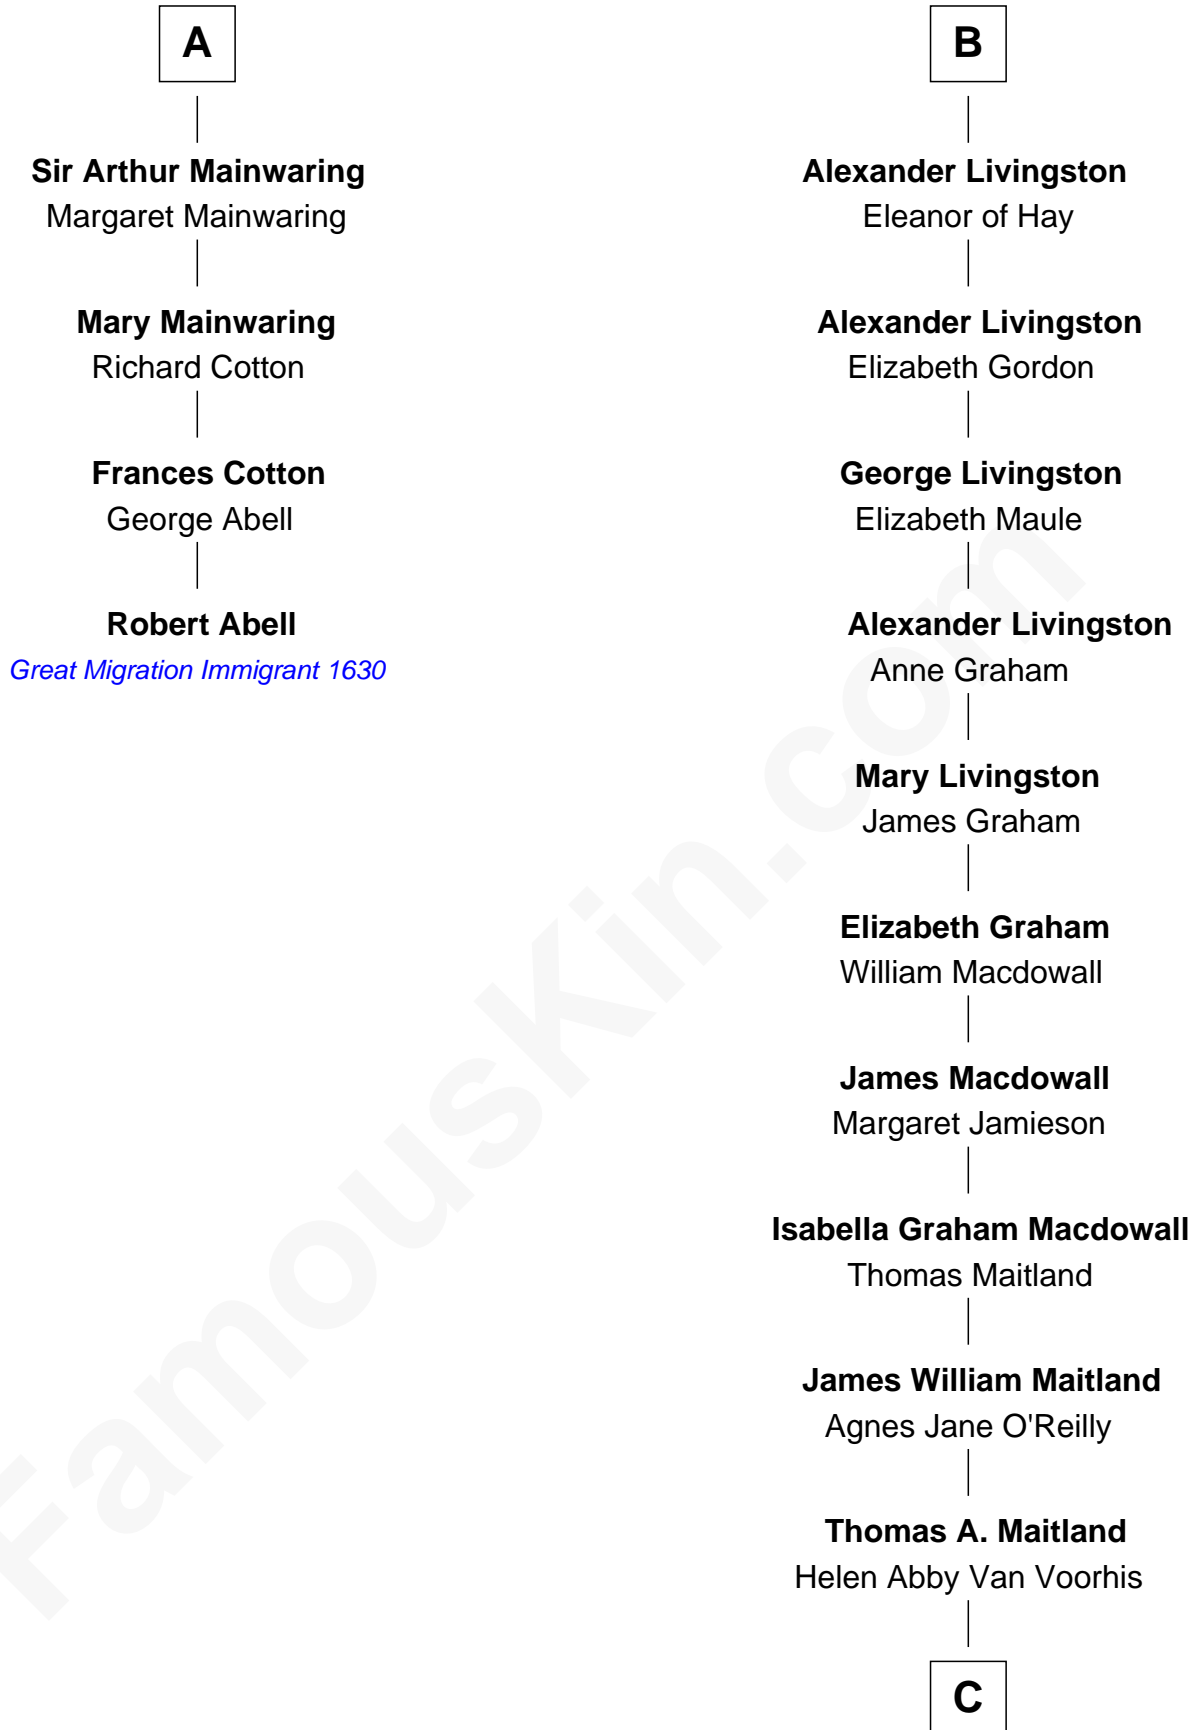

FamousKin.com Relationship Chart of

Robert Abell

(c1605 - 1663) Great Migration Immigrant 1630

10th cousin 9 times removed of

Howard Dean

79th Governor of Vermont

C

James William Maitland

Sylvia Wigglesworth

Andrea Belden Maitland

Howard Brush Dean

Howard Dean

79th Governor of Vermont

FamousKin.com