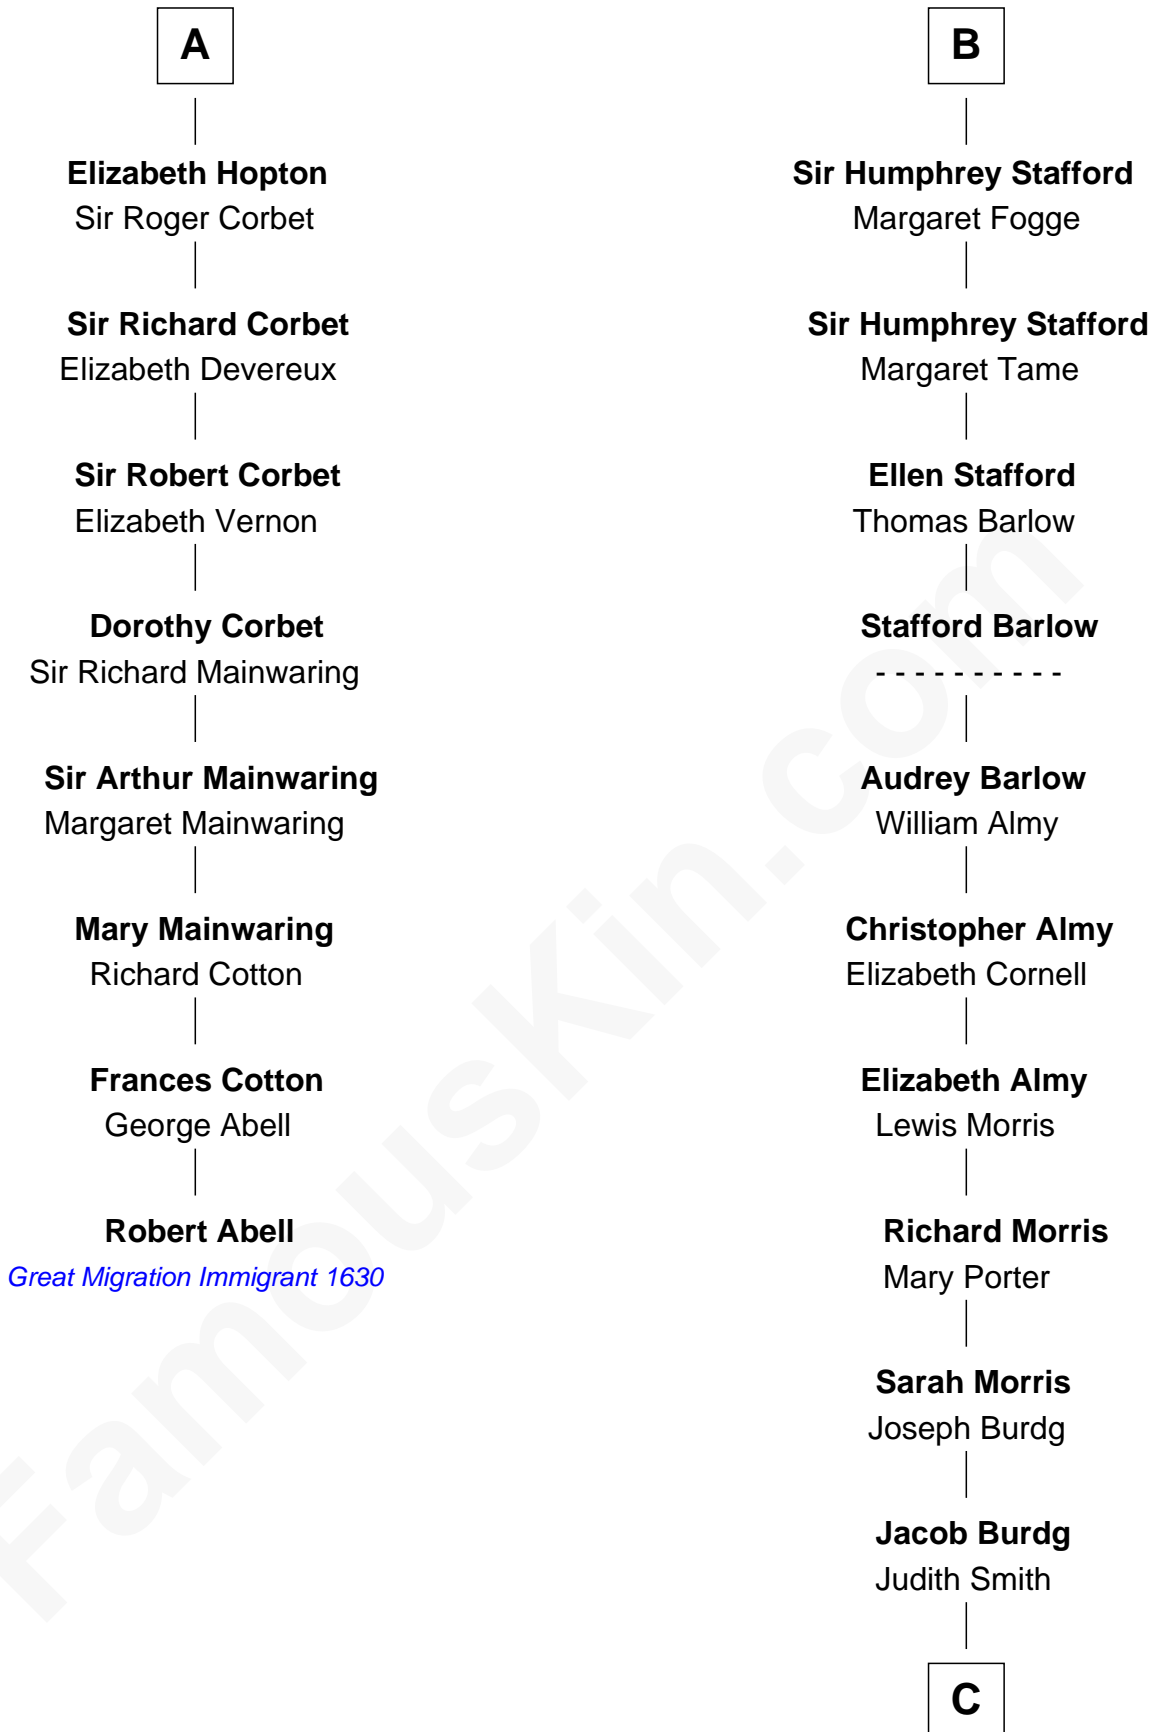

# FamousKin.com Relationship Chart of

**Robert Abell**

(c1605 - 1663) Great Migration Immigrant 1630

14th cousin 7 times removed of

**Richard Nixon**

37th U.S. President

**John de Botetourte**

Maud FitzThomas

**C**

—  
**Jacob Burdg**

Miriam Matthews

—  
**Oliver Burdg**

Jane M. Hemingway

—  
**Almira Park Burdg**

Franklin Milhous

—  
**Hannah Milhous**

Francis Anthony Nixon

—  
**Richard Nixon**

*37th U.S. President*

FamousKin.com