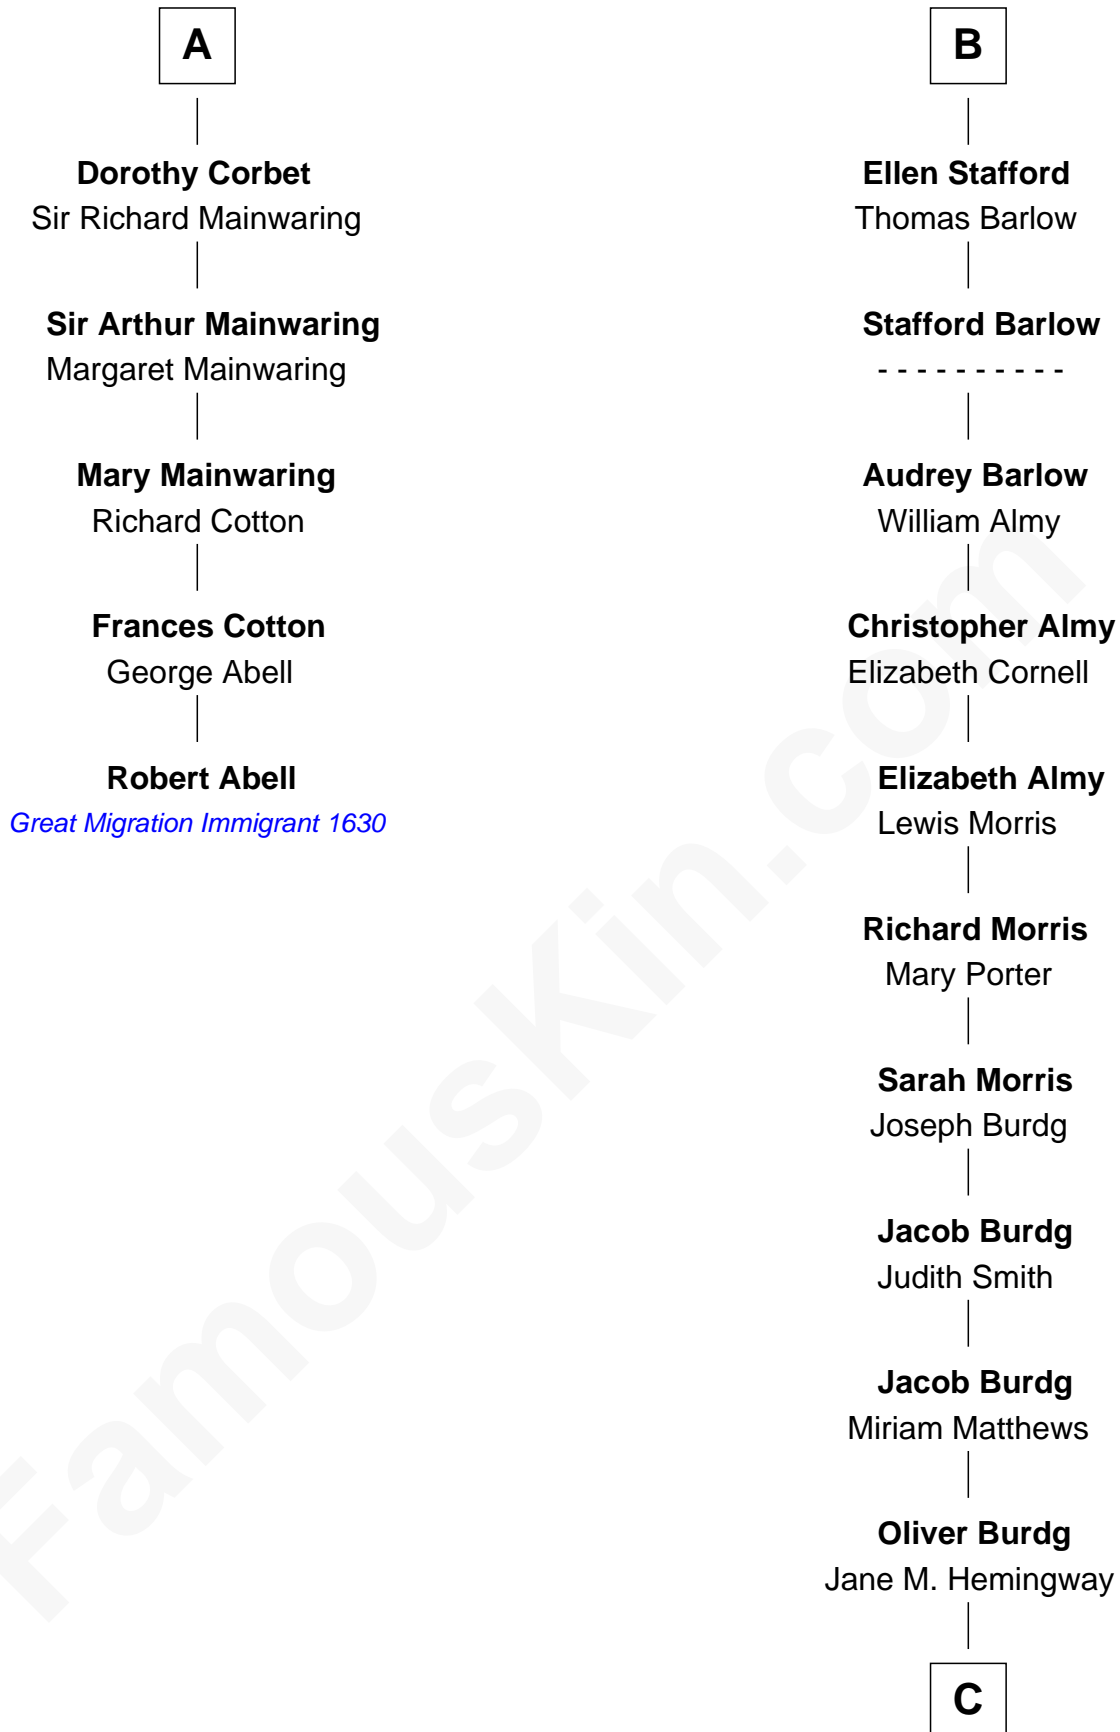

FamousKin.com Relationship Chart of

Robert Abell

(c1605 - 1663) Great Migration Immigrant 1630

11th cousin 8 times removed of

Richard Nixon

37th U.S. President

Ralph de Stafford

with wife
Margaret de Audley

Eleanor Aylesbury

Anne Ferrers

Sir Walter Devereux

Humphrey Stafford

Katherine Fray

Elizabeth Devereux

Sir Richard Corbet

Sir Humphrey Stafford

Margaret Fogge

Sir Robert Corbet

Elizabeth Vernon

Sir Humphrey Stafford

Margaret Tame

A

B

C

—
Almira Park Burdg

Franklin Milhous

—
Hannah Milhous

Francis Anthony Nixon

—
Richard Nixon

37th U.S. President

FamousKin.com