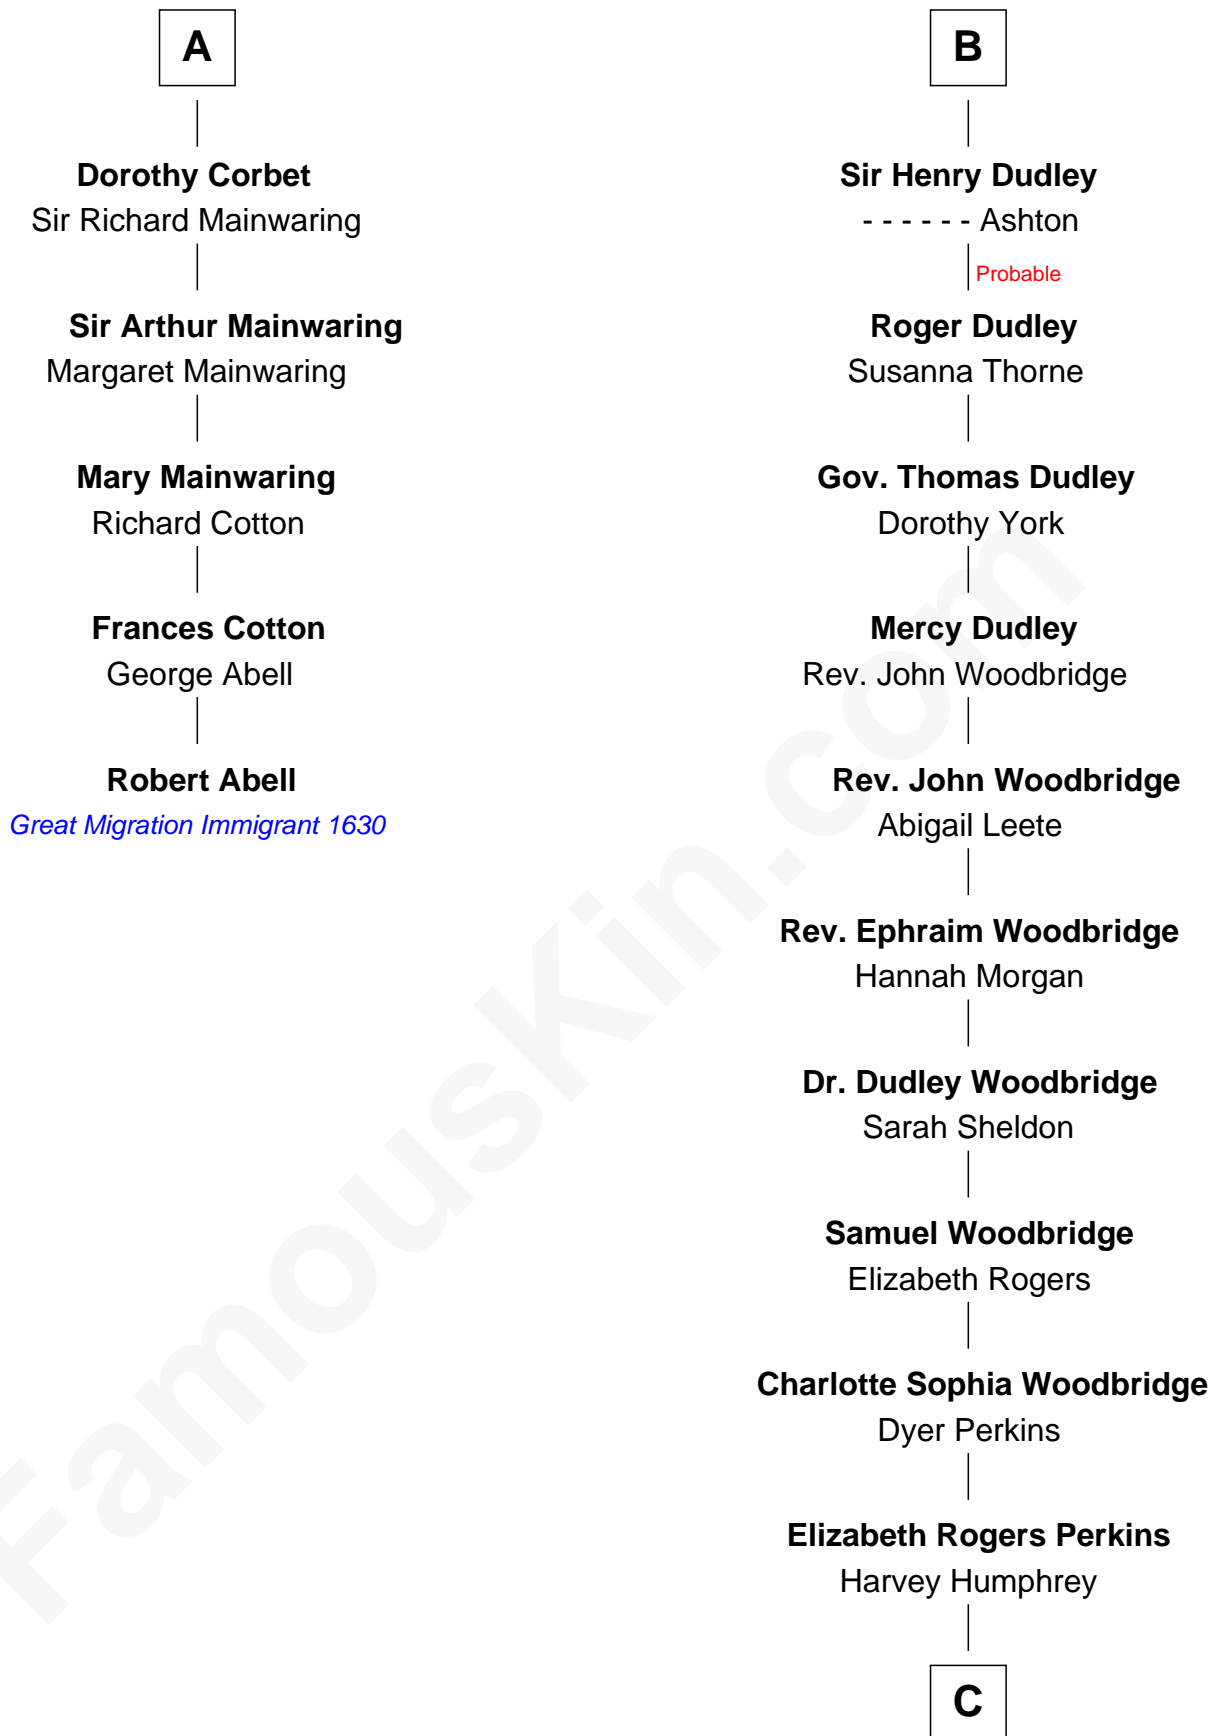

FamousKin.com

Relationship Chart of

Robert Abell

(c1605 - 1663) Great Migration Immigrant 1630

11th cousin 8 times removed of

Humphrey Bogart
Movie Actor

Ralph de Stafford
Margaret de Audley

Elizabeth de Stafford

Margaret de Ros

Sir Reynold Grey

Margaret Grey

Sir William Bonville

William Bonville

Elizabeth Harington

William Bonville

Katherine Neville

Cecily Bonville

Thomas Grey

Cecily Grey

Sir John Sutton

B

C

John Perkins Humphrey
Frances Dewey Churchill

Maud Humphrey
Dr. Belmont Deforest Bogart