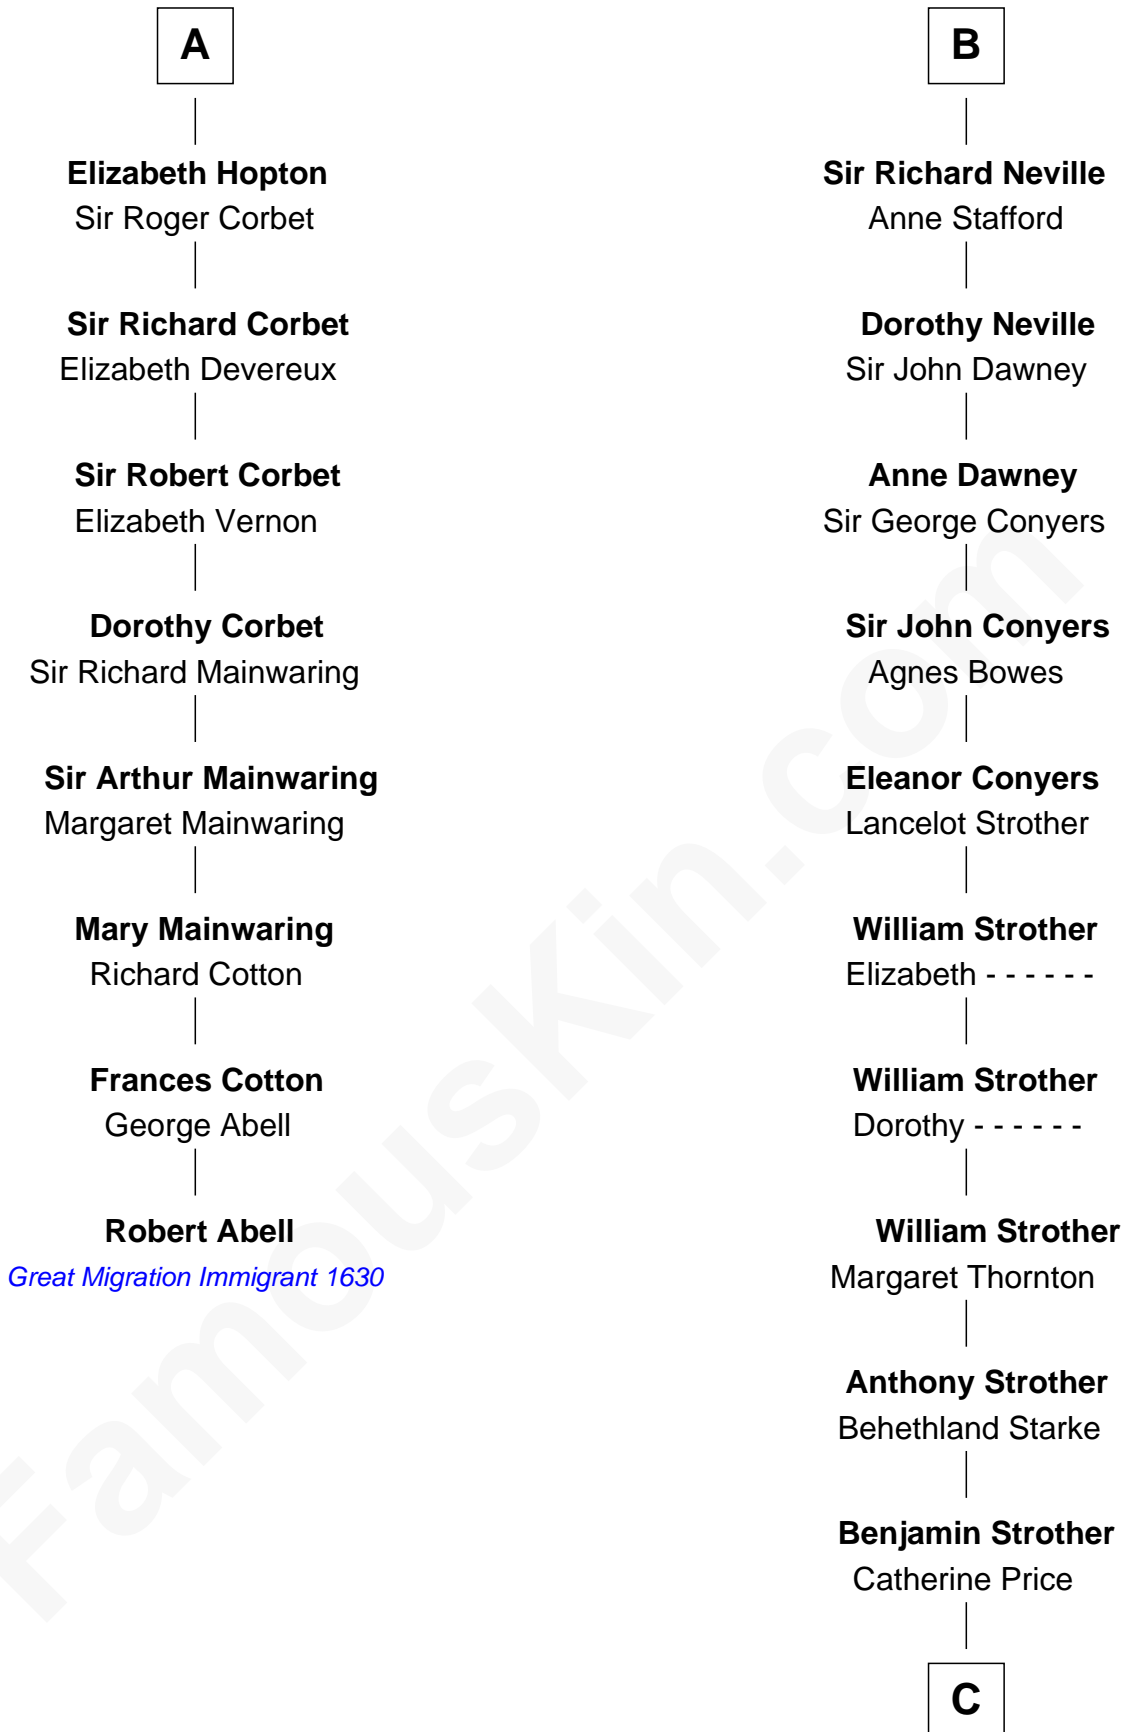

FamousKin.com Relationship Chart of

Robert Abell

(c1605 - 1663) *Great Migration Immigrant 1630*

14th cousin 7 times removed of

Randolph Scott

Movie Actor

C

—
Catherine Price Strother

Joseph Minor Crane

—
John William Crane

Margaret Ann Sadler

—
Joseph Minor Crane

Lavinia Lionberger

—
Lucy Lionberger Crane

George Grant Scott

—
Randolph Scott