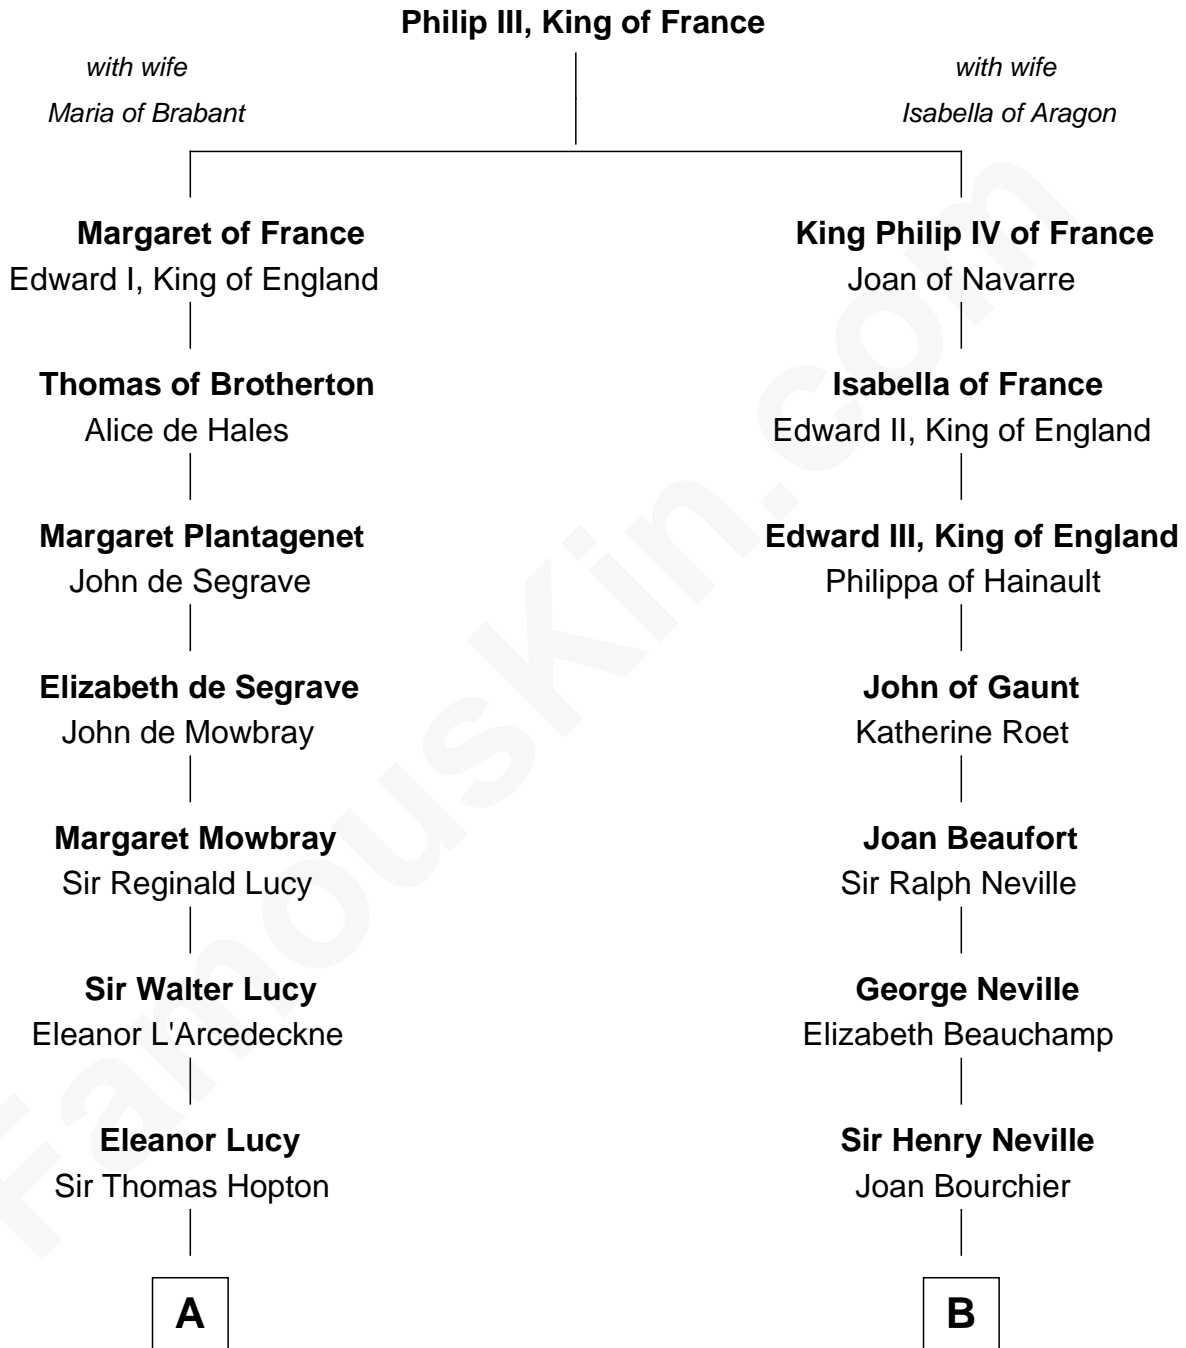

FamousKin.com Relationship Chart of

Robert Abell

(c1605 - 1663) *Great Migration Immigrant 1630*

14th cousin 7 times removed of

Randolph Scott

Movie Actor

C

—
Catherine Price Strother

Joseph Minor Crane

—
John William Crane

Margaret Ann Sadler

—
Joseph Minor Crane

Lavinia Lionberger

—
Lucy Lionberger Crane

George Grant Scott

—
Randolph Scott