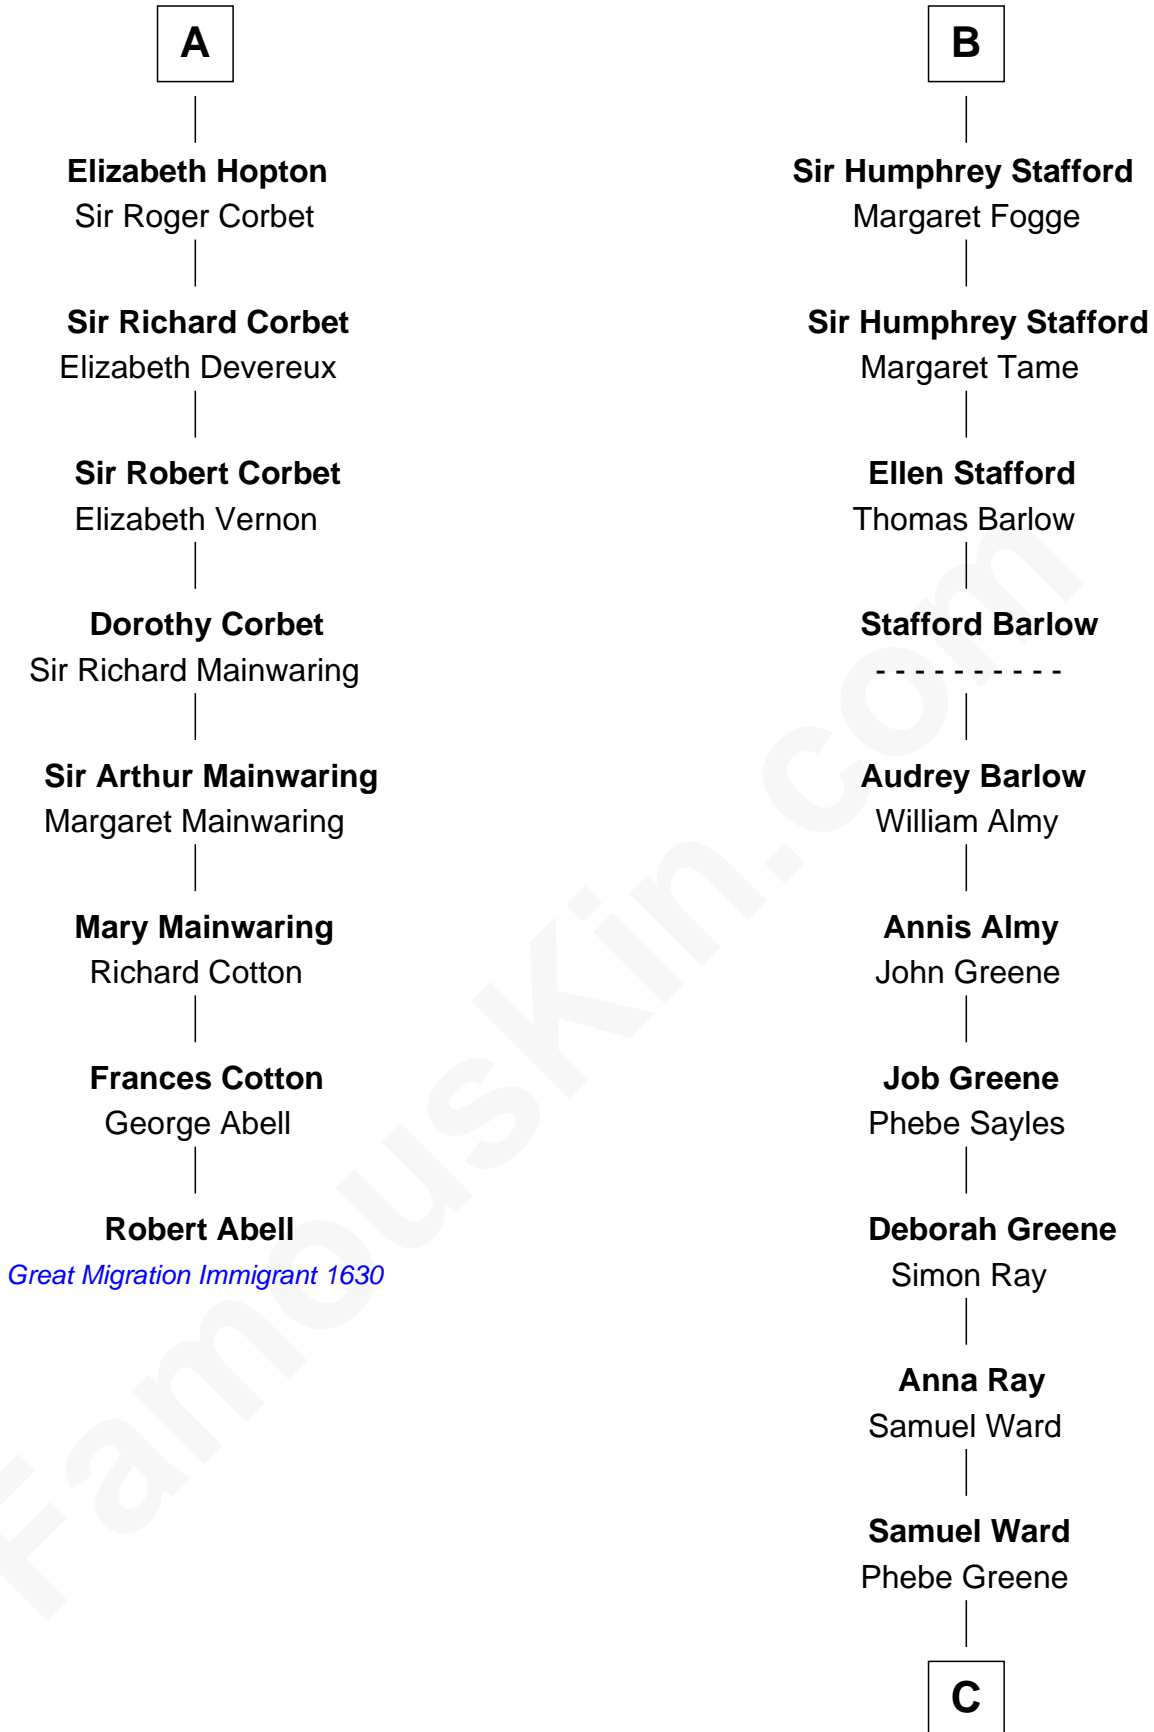

FamousKin.com Relationship Chart of

Robert Abell

(c1605 - 1663) Great Migration Immigrant 1630

14th cousin 4 times removed of

Julia (Ward) Howe

Author of "The Battle Hymn of the Republic"

John de Botetourte

Maud FitzThomas

C

Samuel Ward
Julia Rush Cutler

Julia (Ward) Howe
American Poet

FamousKin.com