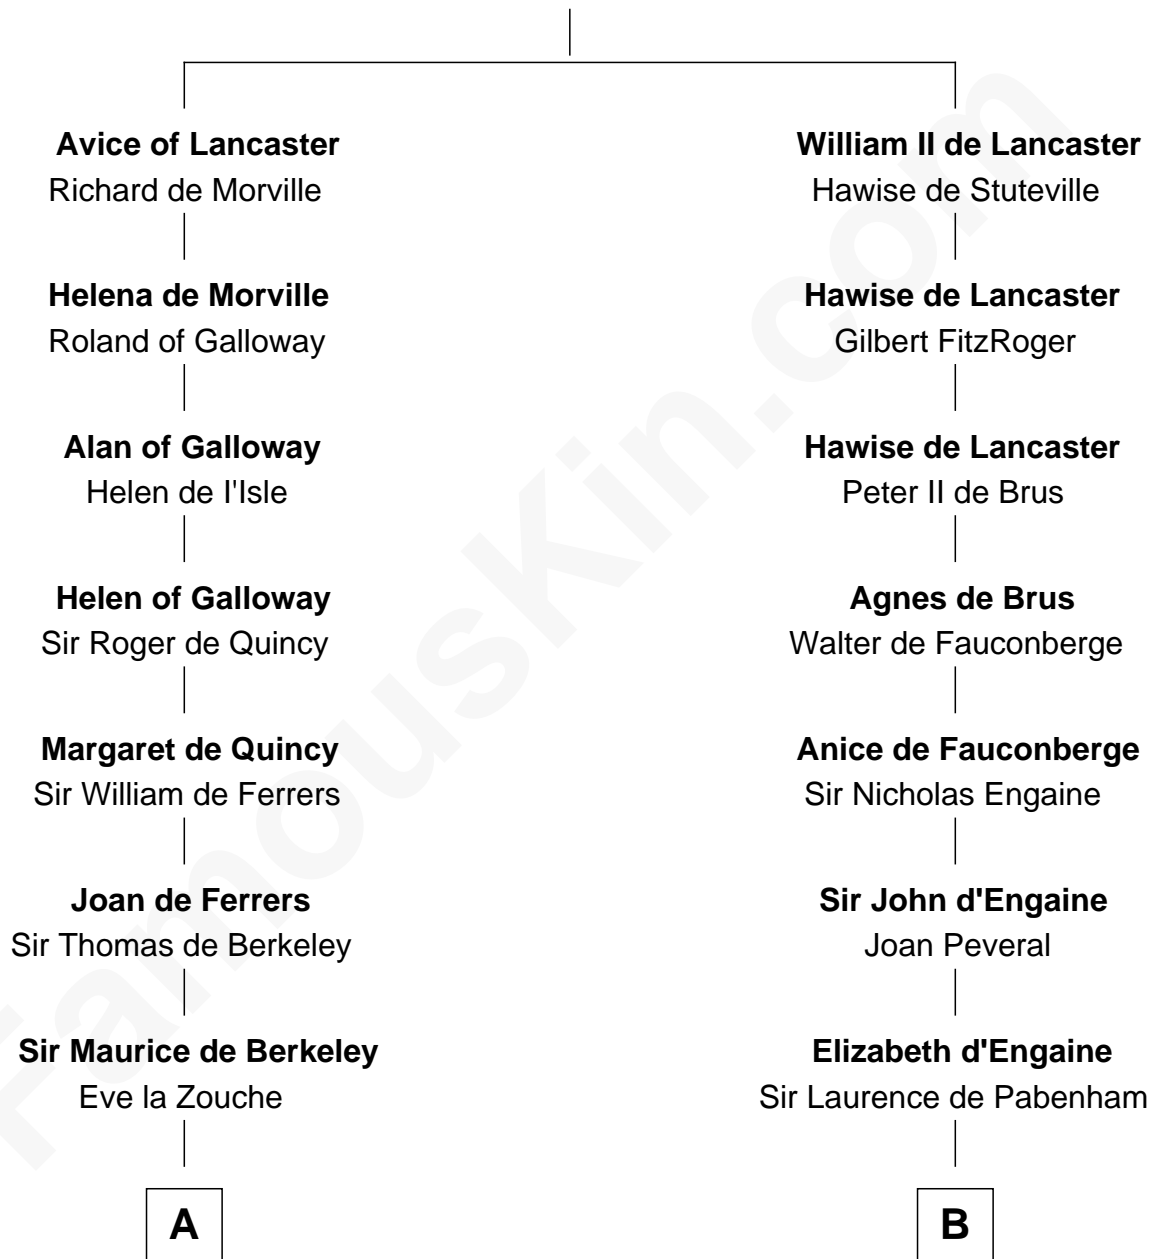

# FamousKin.com Relationship Chart of

**Robert Abell**

(c1605 - 1663) Great Migration Immigrant 1630

15th cousin 6 times removed of

**Julia (Ward) Howe**

Author of "The Battle Hymn of the Republic"

**William I de Lancaster**

Gundred de Warenne

**C**

**Deborah Greene**

Simon Ray

**Anna Ray**

Samuel Ward

**Samuel Ward**

Phebe Greene

**Samuel Ward**

Julia Rush Cutler

**Julia (Ward) Howe**

*American Poet*

FamousKin.com