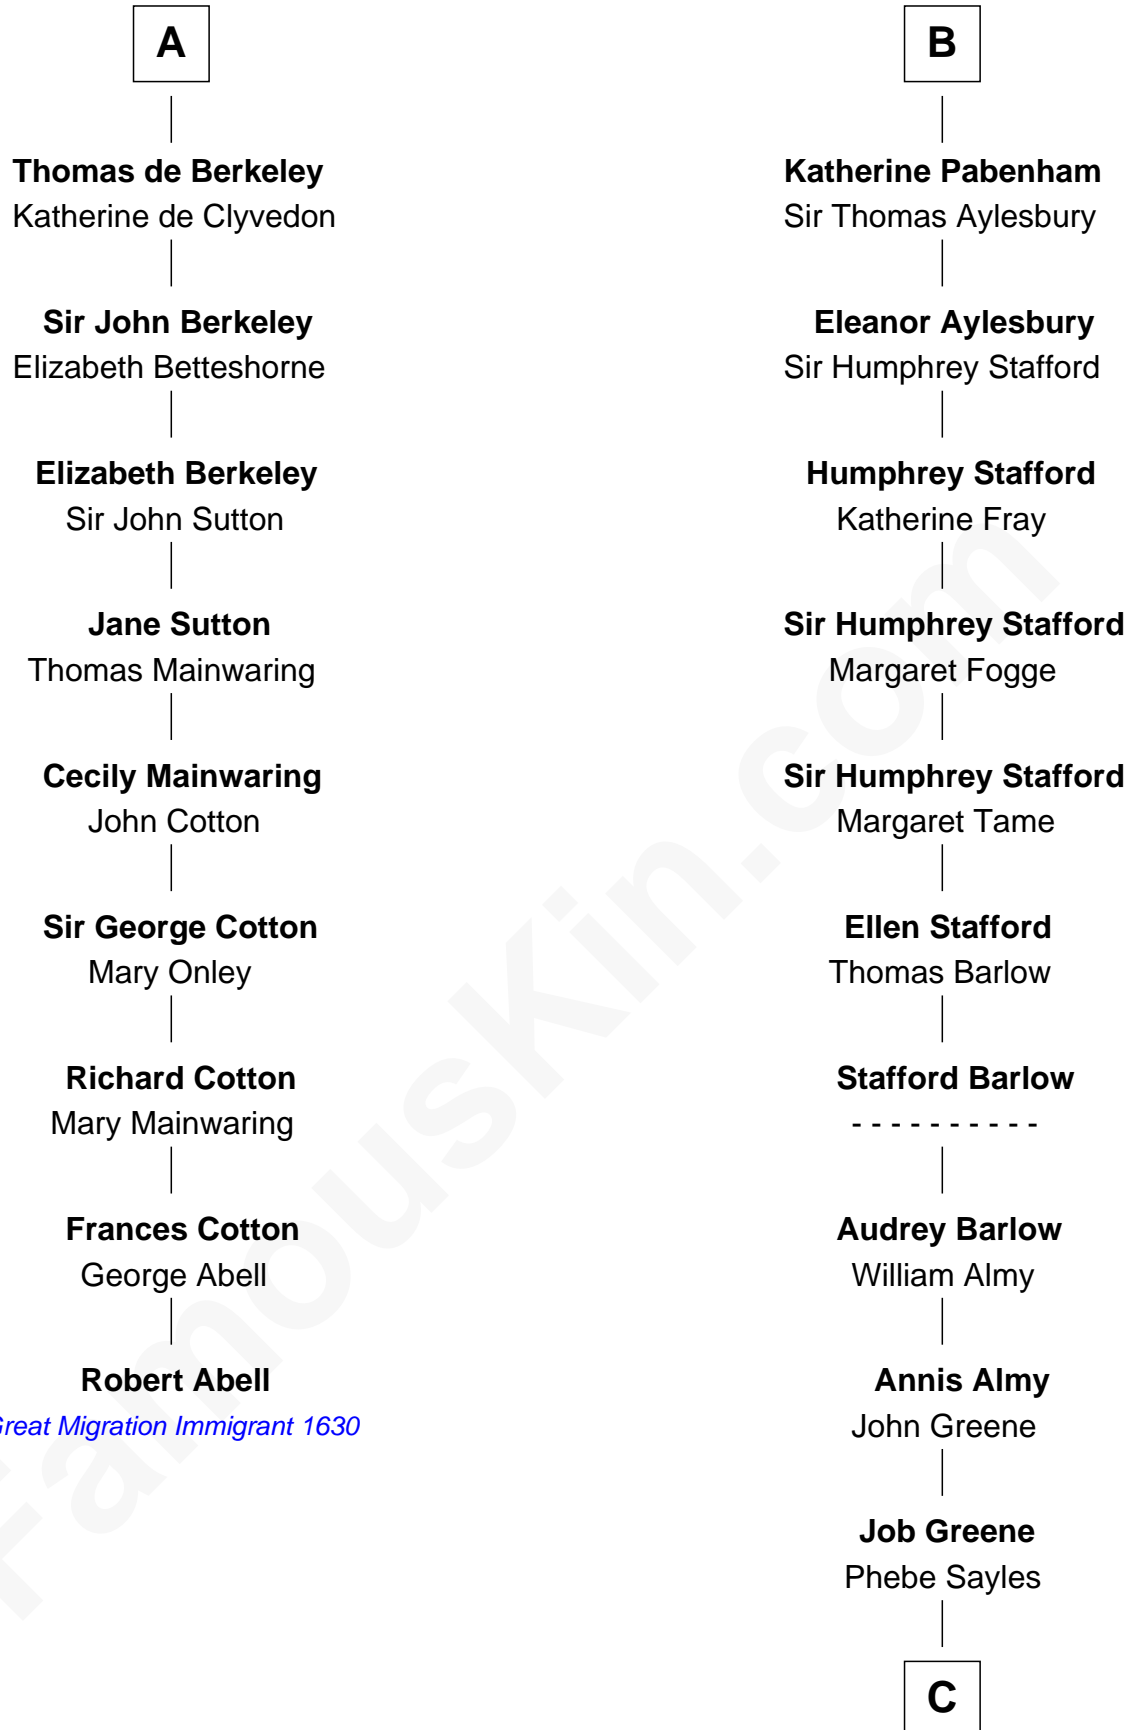

# FamousKin.com Relationship Chart of

**Robert Abell**

(c1605 - 1663) Great Migration Immigrant 1630

15th cousin 6 times removed of

**Julia (Ward) Howe**

Author of "The Battle Hymn of the Republic"

**William I de Lancaster**

Gundred de Warenne

**C**

**Deborah Greene**

Simon Ray

**Anna Ray**

Samuel Ward

**Samuel Ward**

Phebe Greene

**Samuel Ward**

Julia Rush Cutler

**Julia (Ward) Howe**

*American Poet*

FamousKin.com