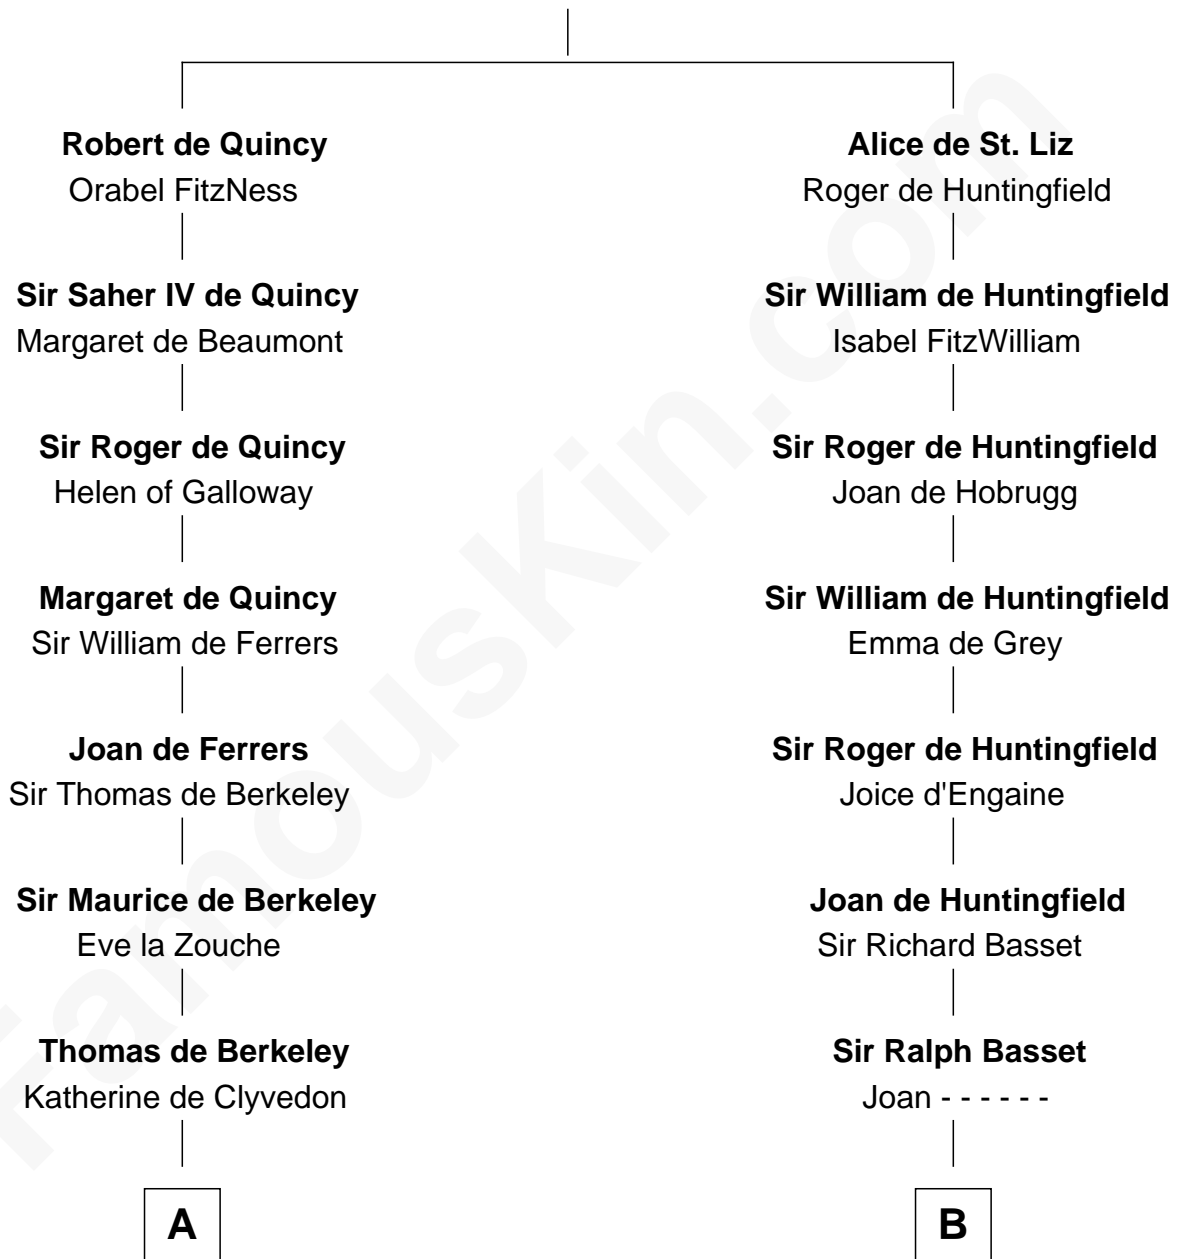

FamousKin.com Relationship Chart of

Robert Abell

(c1605 - 1663) *Great Migration Immigrant 1630*

14th cousin 6 times removed of

William Greene

2nd Governor of Rhode Island

Saher I de Quincy

Maud de St. Liz

C

—
Annis Almy

John Greene

—
Samuel Greene

Mary Gorton

—
William Greene

Catharine Greene

—
William Greene