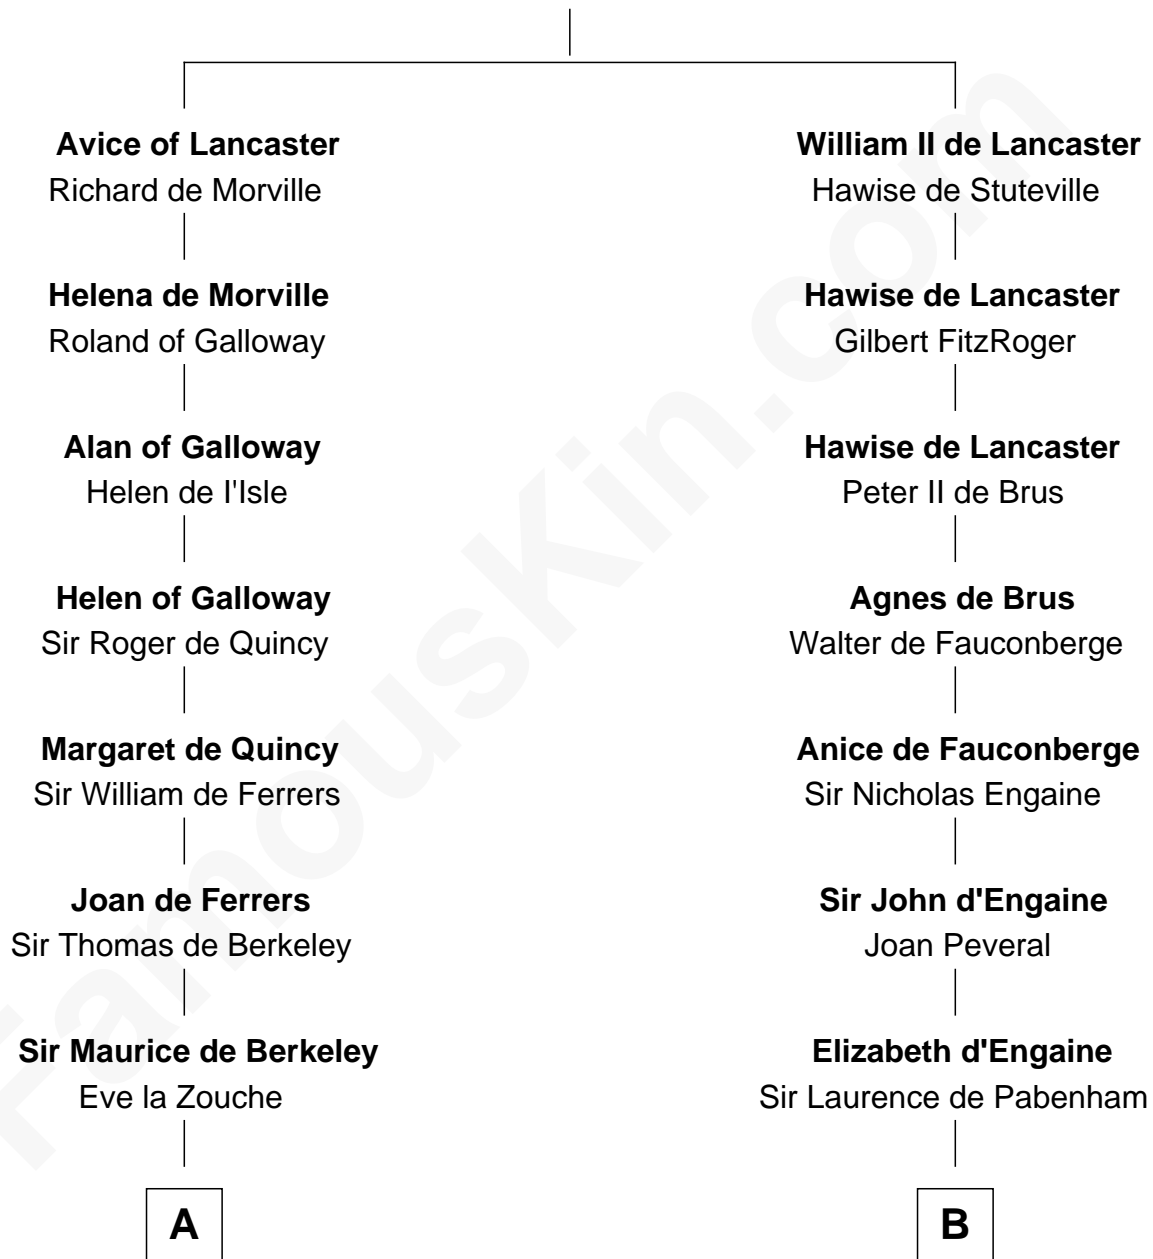

FamousKin.com Relationship Chart of

Robert Abell

(c1605 - 1663) *Great Migration Immigrant 1630*

15th cousin 3 times removed of

William Greene

2nd Governor of Rhode Island

William I de Lancaster
Gundred de Warenne

C

William Greene
Catharine Greene

William Greene
2nd Governor of Rhode Island

FamousKin.com