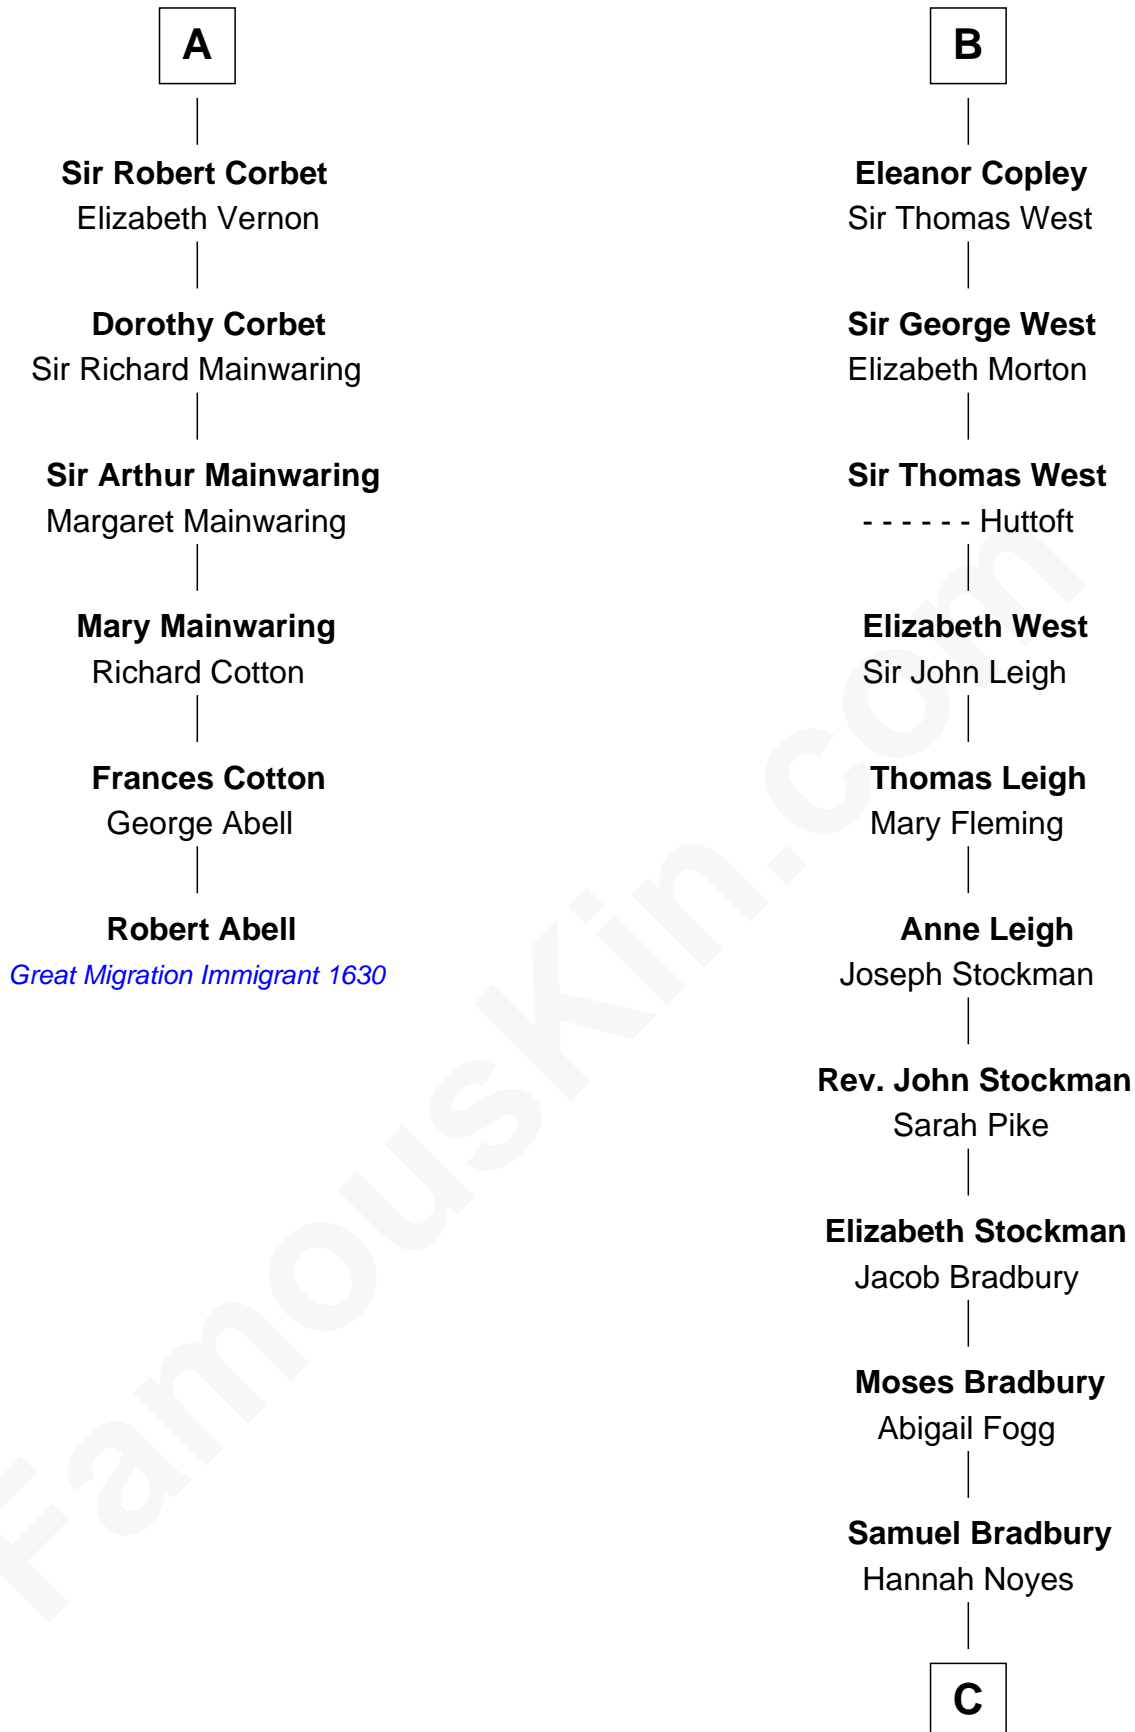

FamousKin.com Relationship Chart of

Robert Abell

(c1605 - 1663) *Great Migration Immigrant 1630*

12th cousin 9 times removed of

Ray Bradbury

Author of The Martian Chronicles

Nichole d'Aubenev
Sir Roger de Somery

Maud de Somery
Sir Henry de Erdington

Sir Henry de Erdington
Joan de Wolvey

Sir Giles de Erdington
Elizabeth de Tolthorpe

Margaret de Erdington
Sir Roger Corbet

Sir Robert Corbet
Margaret - - - - -

Sir Roger Corbet
Elizabeth Hopton

Sir Richard Corbet
Elizabeth Devereux

A

Joan de Somery
John IV le Strange

Hawise le Strange
Robert de Felton

Sir John de Felton
Sibyl - - - - -

Sir Thomas de Felton
Joan Walkfare

Eleanor de Felton
Sir Thomas Hoo

Sir Thomas Hoo
Eleanor de Welles

Anne Hoo
Sir Roger Copley

B

C

—
Samuel Bradbury

Frances Mary Rohead

—
Samuel Irving Bradbury

Mary Adell Spaulding