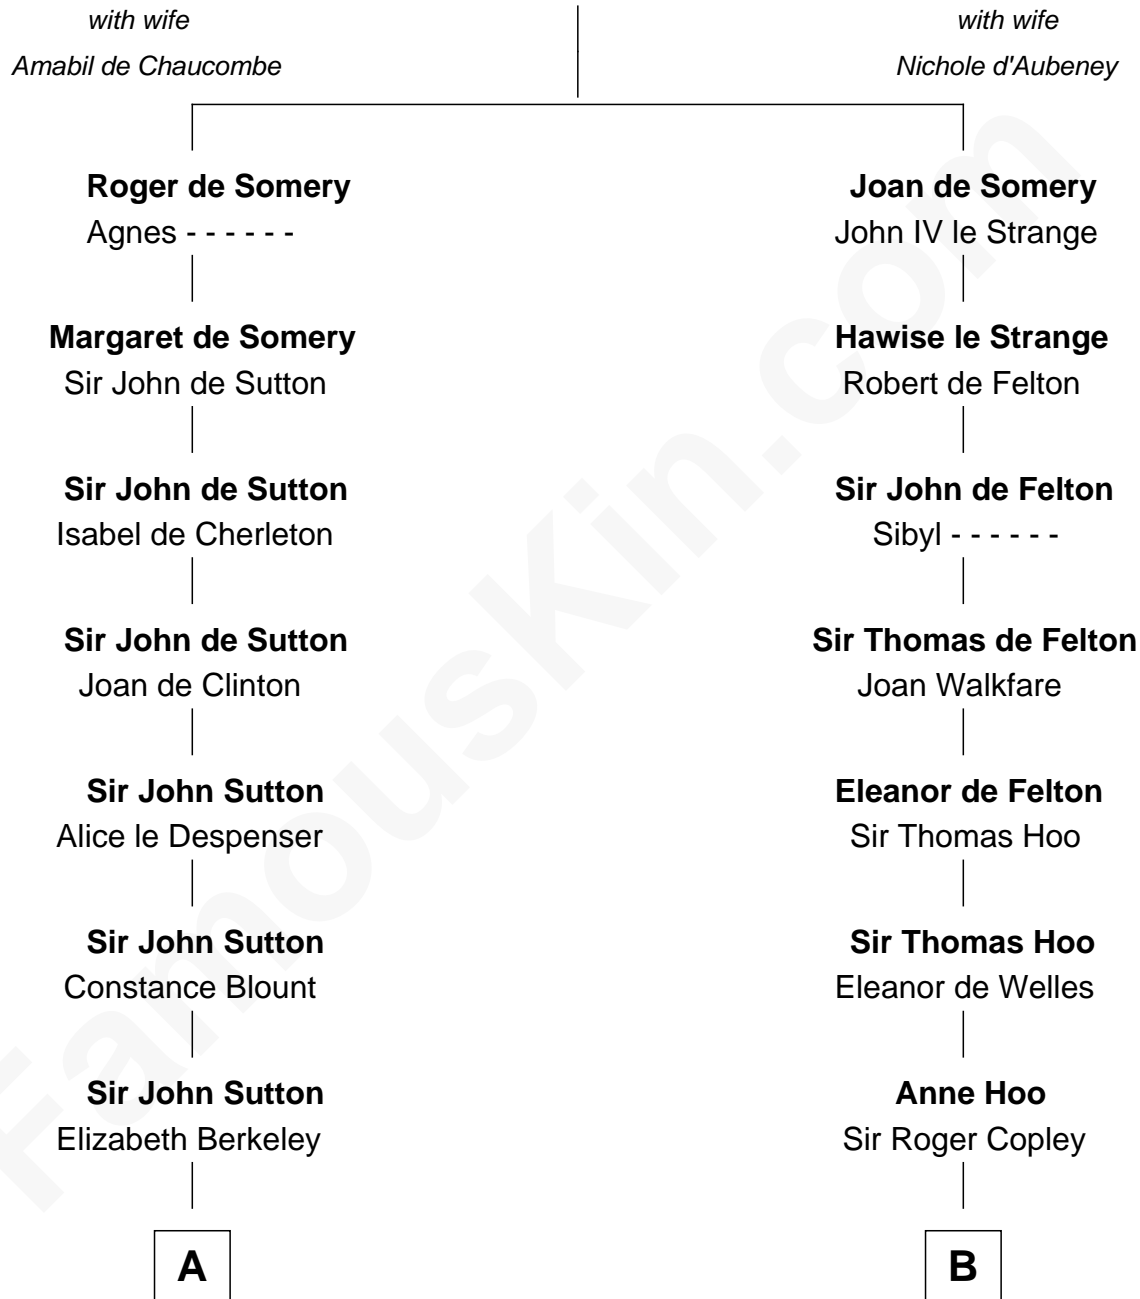

# FamousKin.com Relationship Chart of

**Robert Abell**

(c1605 - 1663) Great Migration Immigrant 1630

12th cousin 9 times removed of

**Ray Bradbury**

Author of *The Martian Chronicles*

## Sir Roger de Somery

**C**

Samuel Bradbury

Frances Mary Rohead

Samuel Irving Bradbury

Mary Adell Spaulding

Samuel Hinkston Bradbury

Minnie Alice Davis

Leonard Spaulding Bradbury

Esther Marie Moberg

Ray Bradbury

*Author of The Martian Chronicles*

FamousKin.com