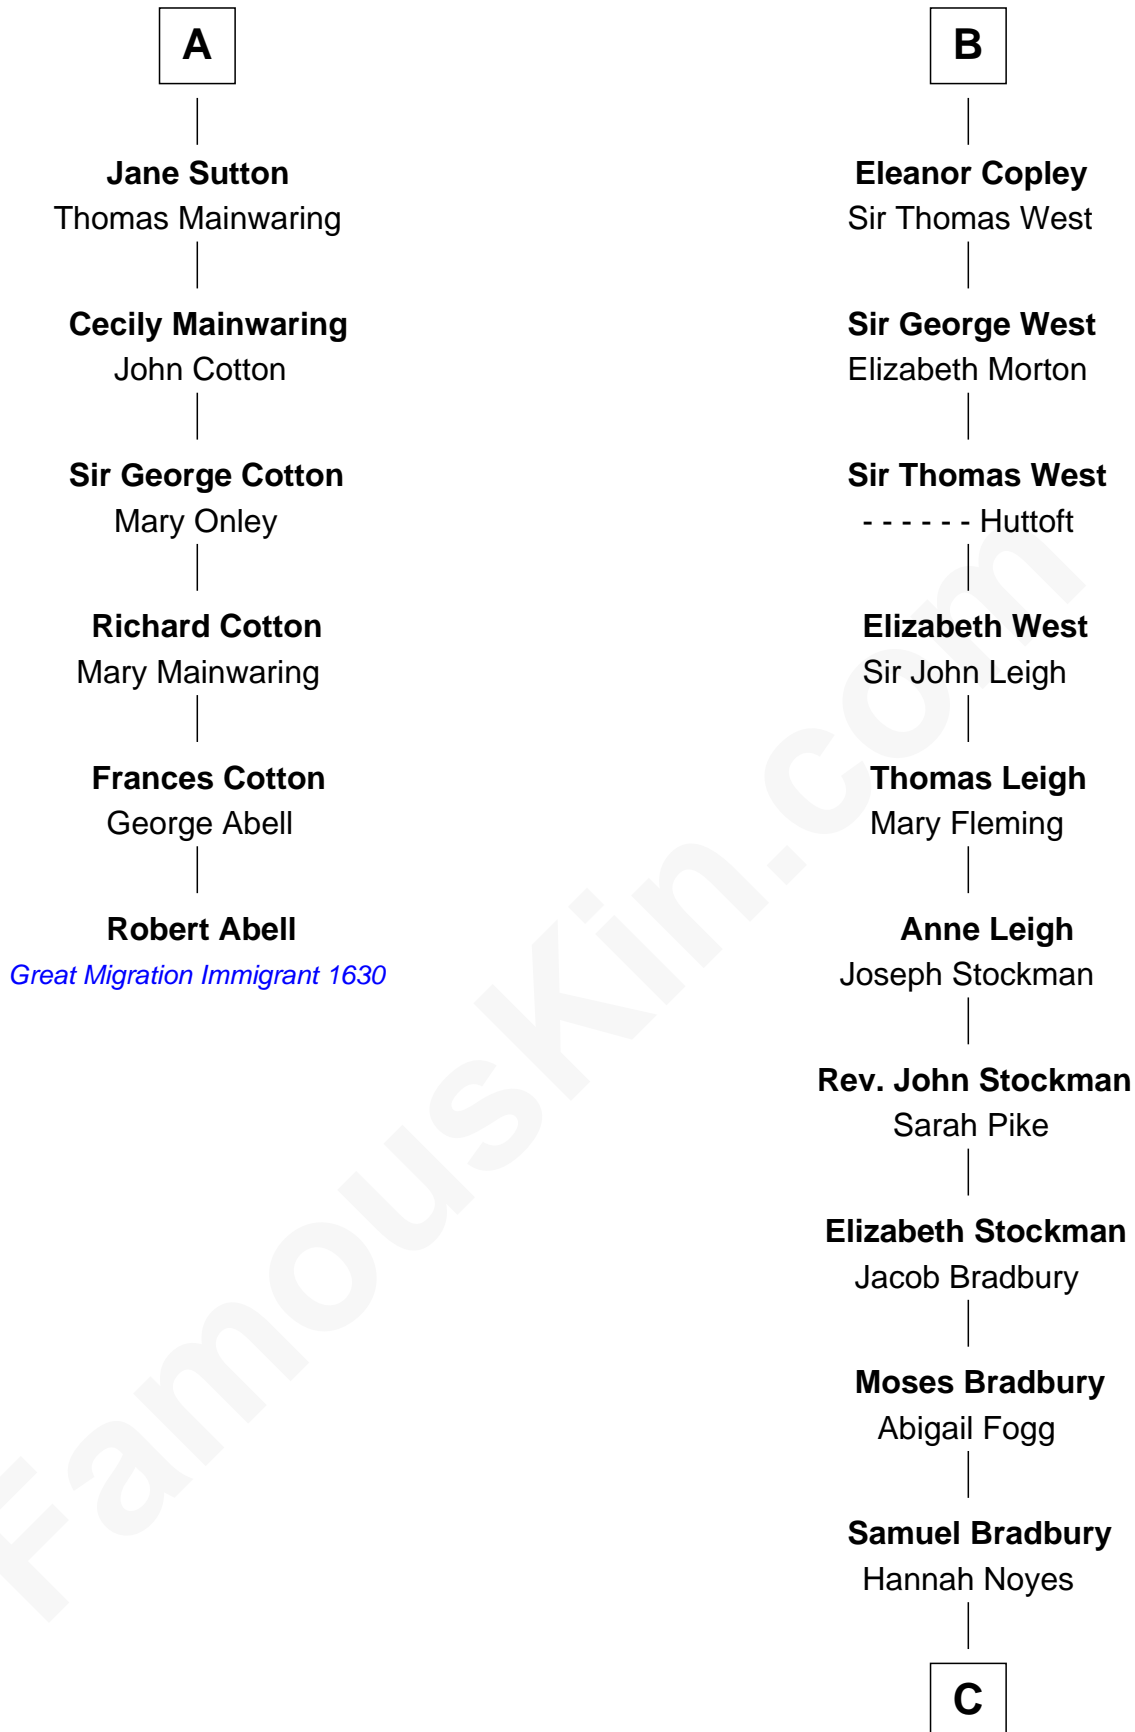

# FamousKin.com Relationship Chart of

**Robert Abell**

(c1605 - 1663) Great Migration Immigrant 1630

12th cousin 9 times removed of

**Ray Bradbury**

Author of *The Martian Chronicles*

## Sir Roger de Somery

**C**

Samuel Bradbury

Frances Mary Rohead

Samuel Irving Bradbury

Mary Adell Spaulding

Samuel Hinkston Bradbury

Minnie Alice Davis

Leonard Spaulding Bradbury

Esther Marie Moberg

Ray Bradbury

*Author of The Martian Chronicles*

FamousKin.com