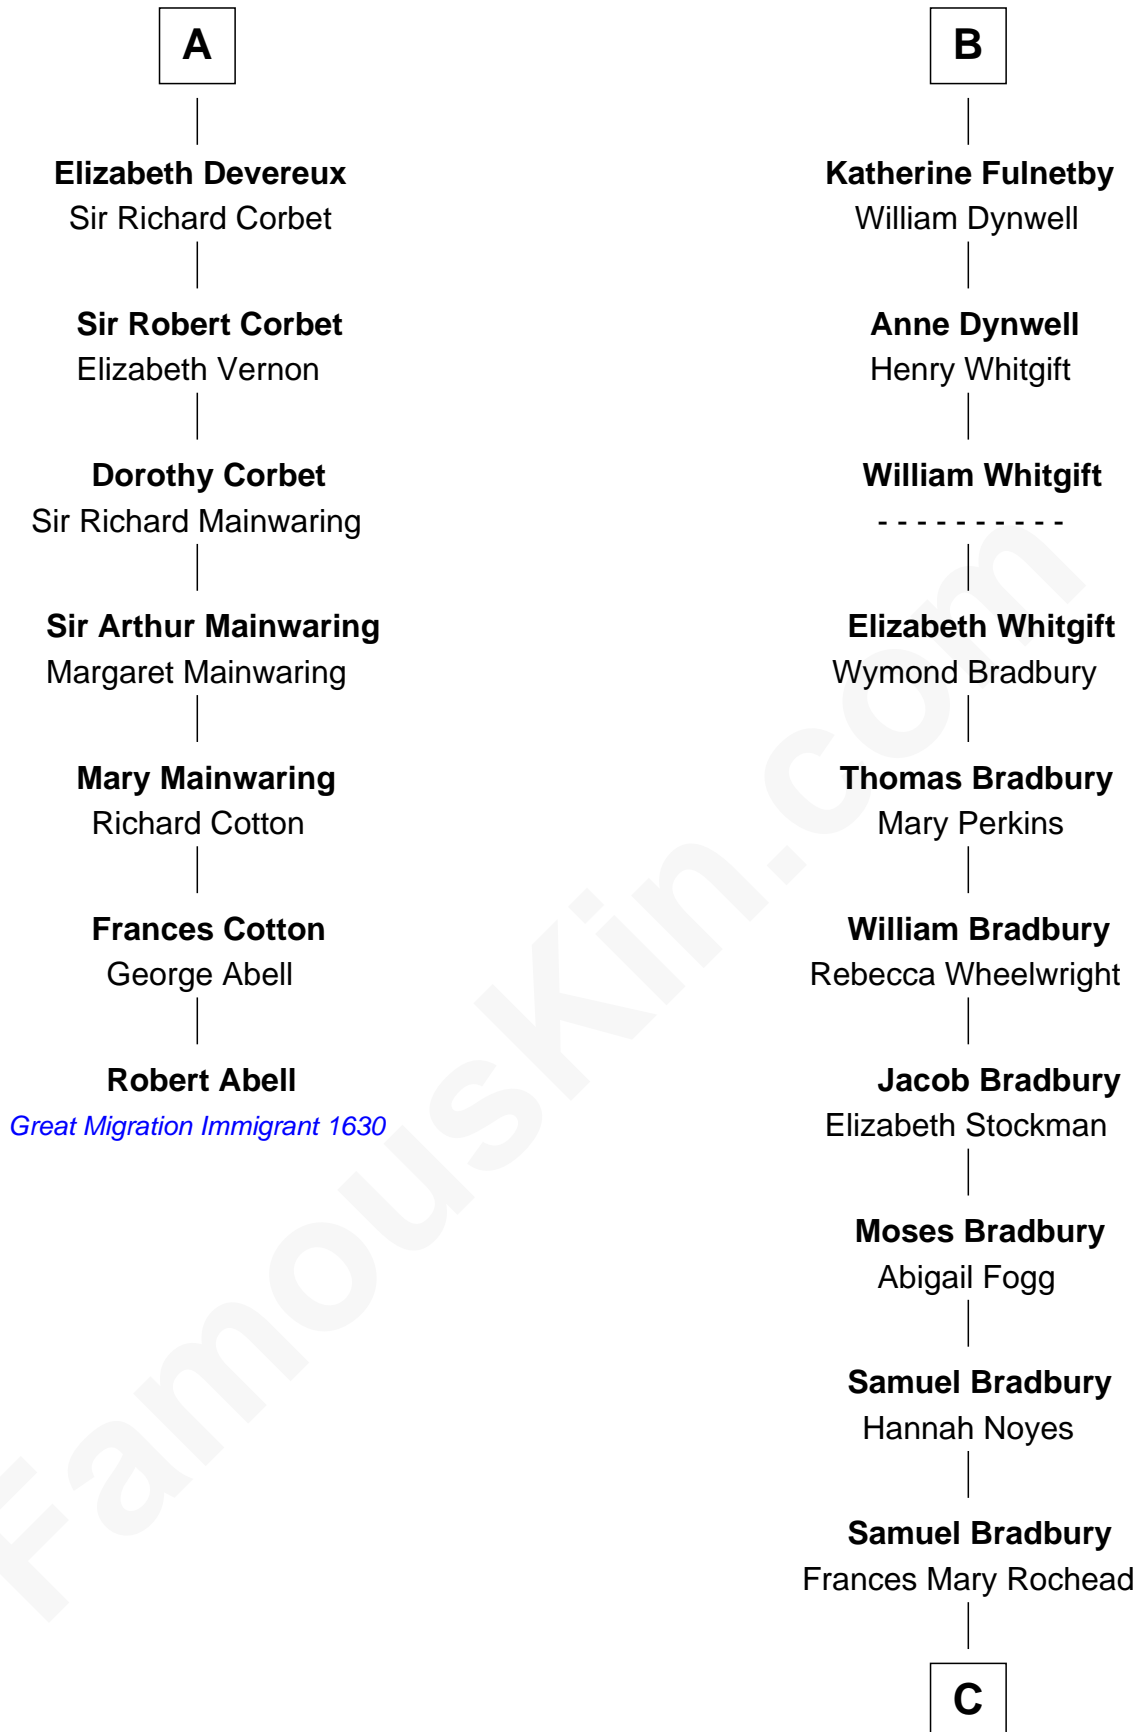

FamousKin.com Relationship Chart of

Robert Abell

(c1605 - 1663) *Great Migration Immigrant 1630*

13th cousin 7 times removed of

Ray Bradbury

Author of The Martian Chronicles

Sir Hugh I de Audley

Iseult de Mortimer

C

—
Samuel Irving Bradbury

Mary Adell Spaulding

—
Samuel Hinkston Bradbury

Minnie Alice Davis

—
Leonard Spaulding Bradbury

Esther Marie Moberg

—
Ray Bradbury