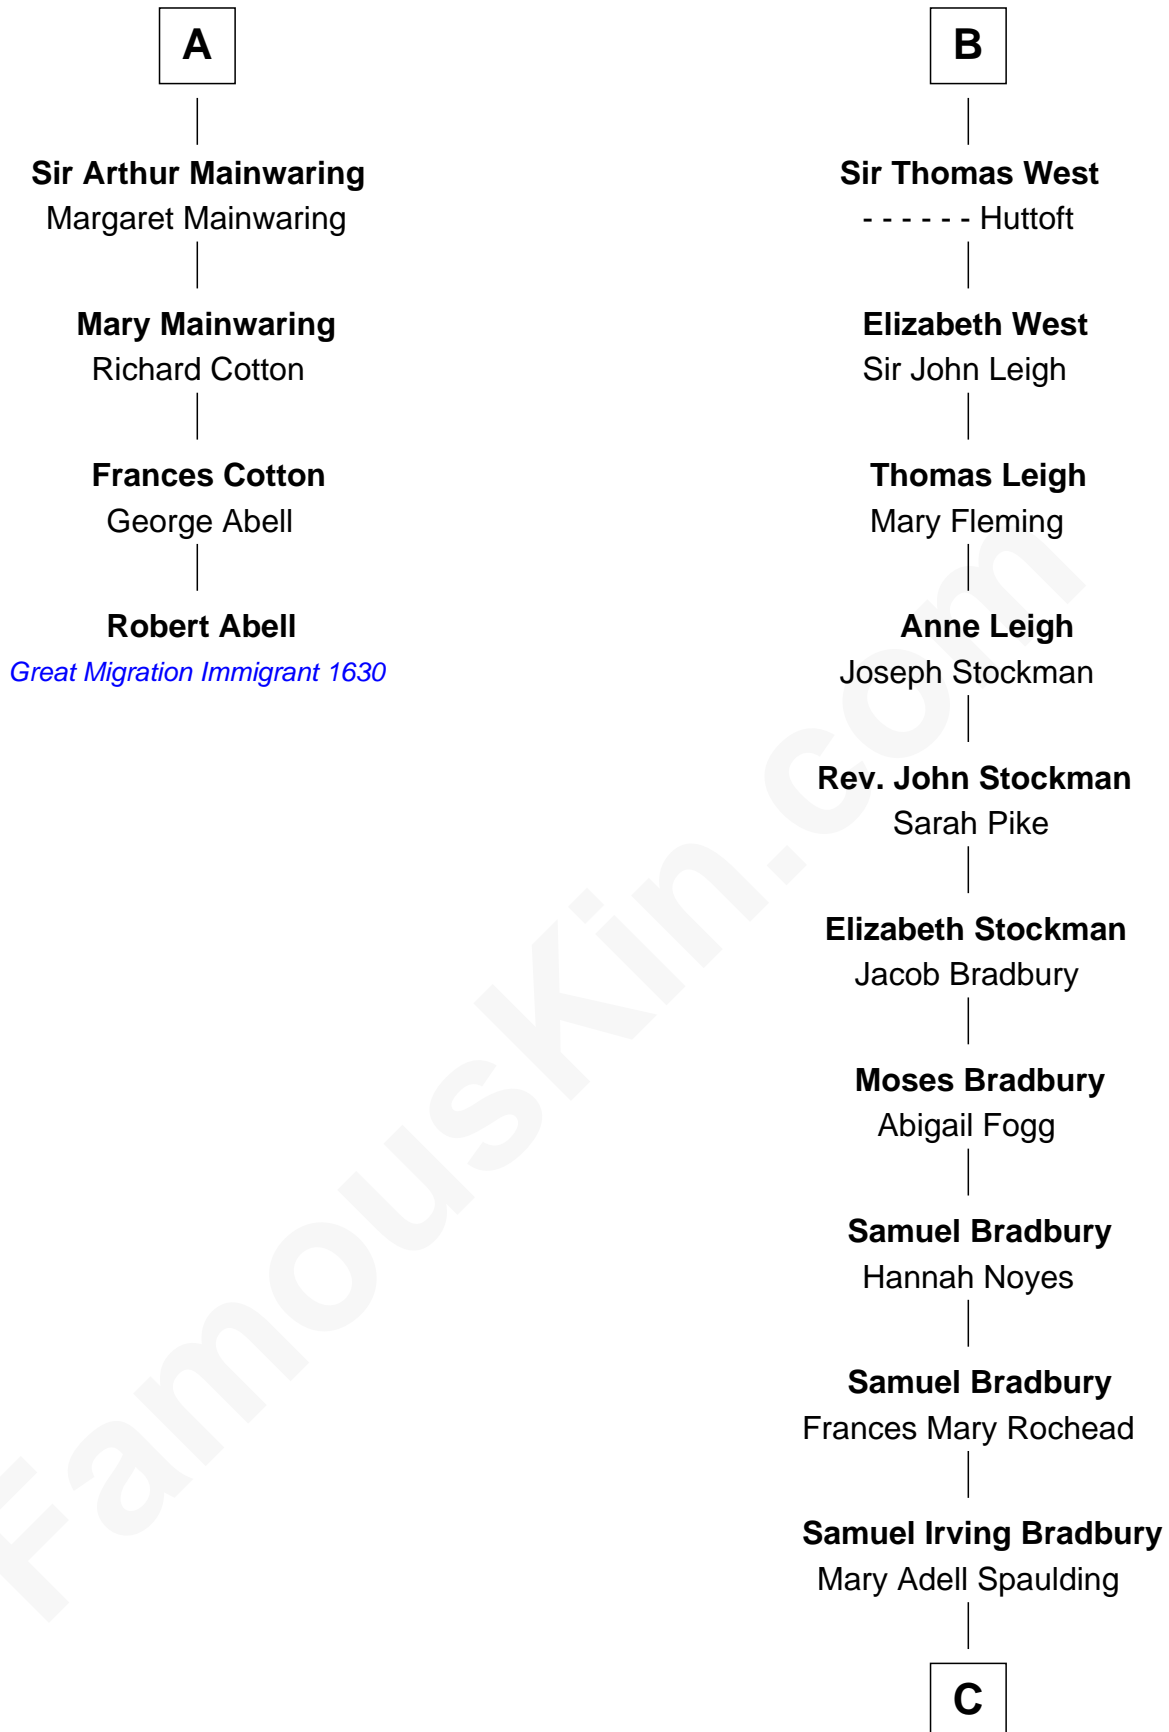

FamousKin.com Relationship Chart of

Robert Abell

(c1605 - 1663) Great Migration Immigrant 1630

10th cousin 9 times removed of

Ray Bradbury

Author of *The Martian Chronicles*

C

—
Samuel Hinkston Bradbury

Minnie Alice Davis

—
Leonard Spaulding Bradbury

Esther Marie Moberg

—
Ray Bradbury

Author of [The Martian Chronicles](#)

FamousKin.com