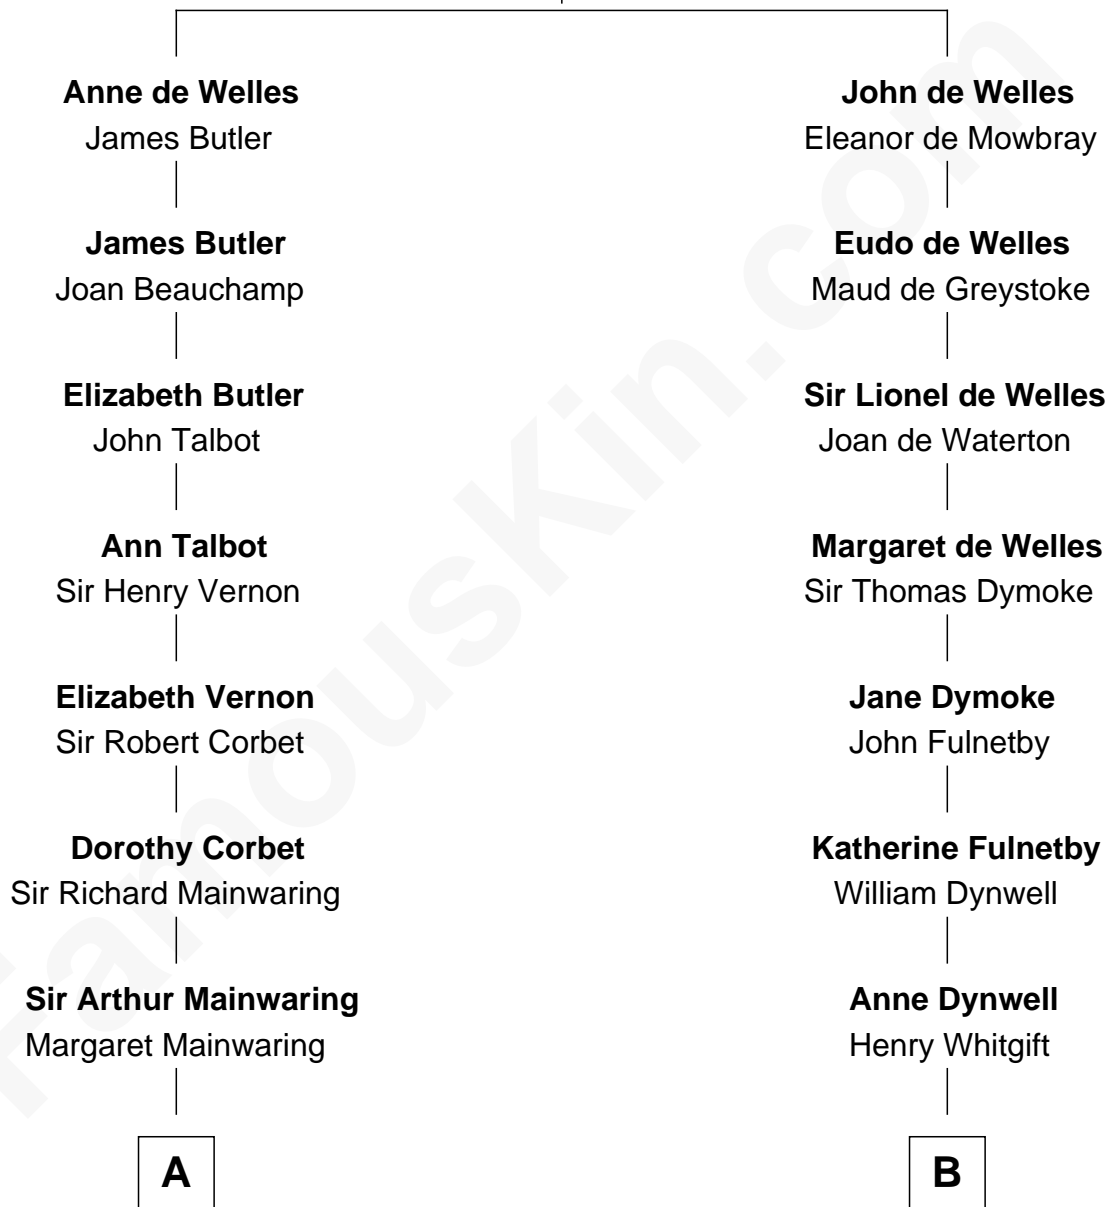

# FamousKin.com Relationship Chart of

**Robert Abell**

(c1605 - 1663) Great Migration Immigrant 1630

9th cousin 9 times removed of

**Ray Bradbury**

Author of *The Martian Chronicles*

**John de Welles**

Maud de Roos

C

Leonard Spaulding Bradbury

Esther Marie Moberg

Ray Bradbury

*Author of The Martian Chronicles*

FamousKin.com