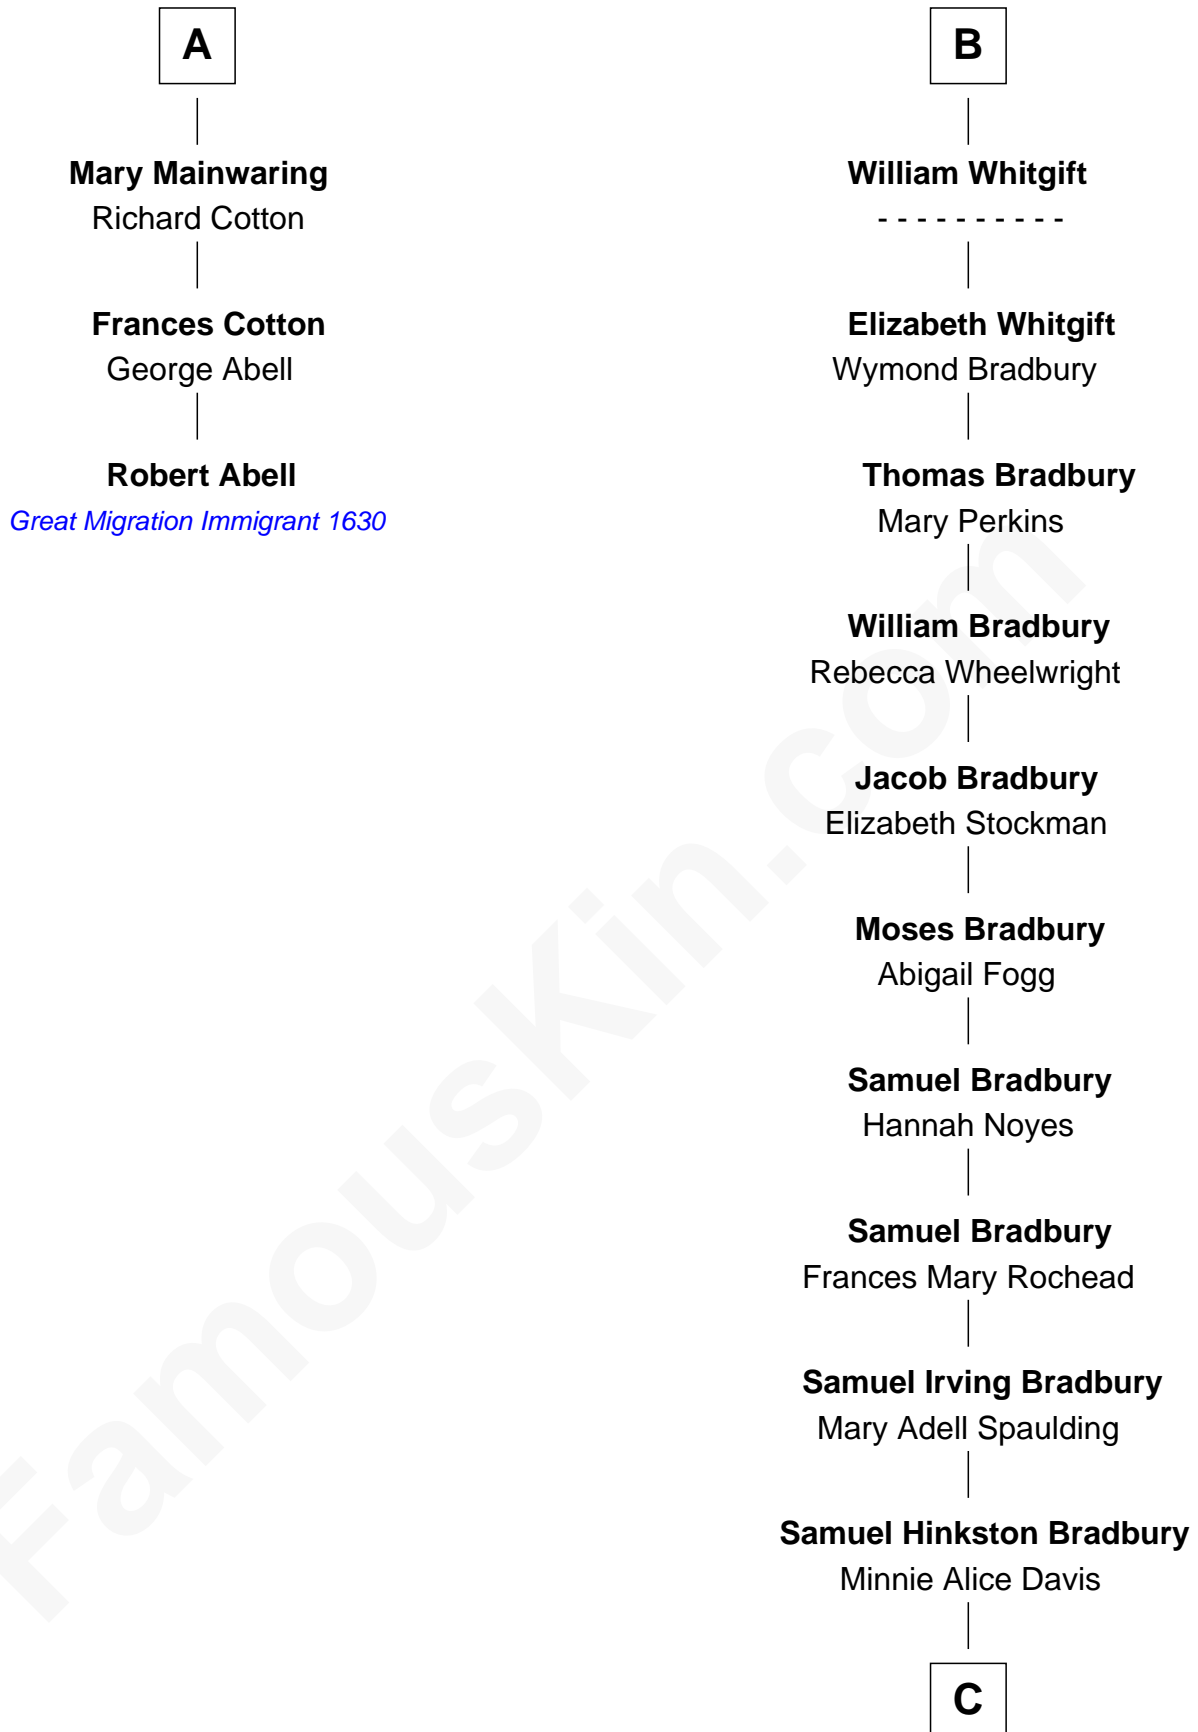

# FamousKin.com Relationship Chart of

**Robert Abell**

(c1605 - 1663) Great Migration Immigrant 1630

9th cousin 9 times removed of

**Ray Bradbury**

Author of *The Martian Chronicles*

**John de Welles**

Maud de Roos

C

Leonard Spaulding Bradbury

Esther Marie Moberg

Ray Bradbury

*Author of The Martian Chronicles*

FamousKin.com