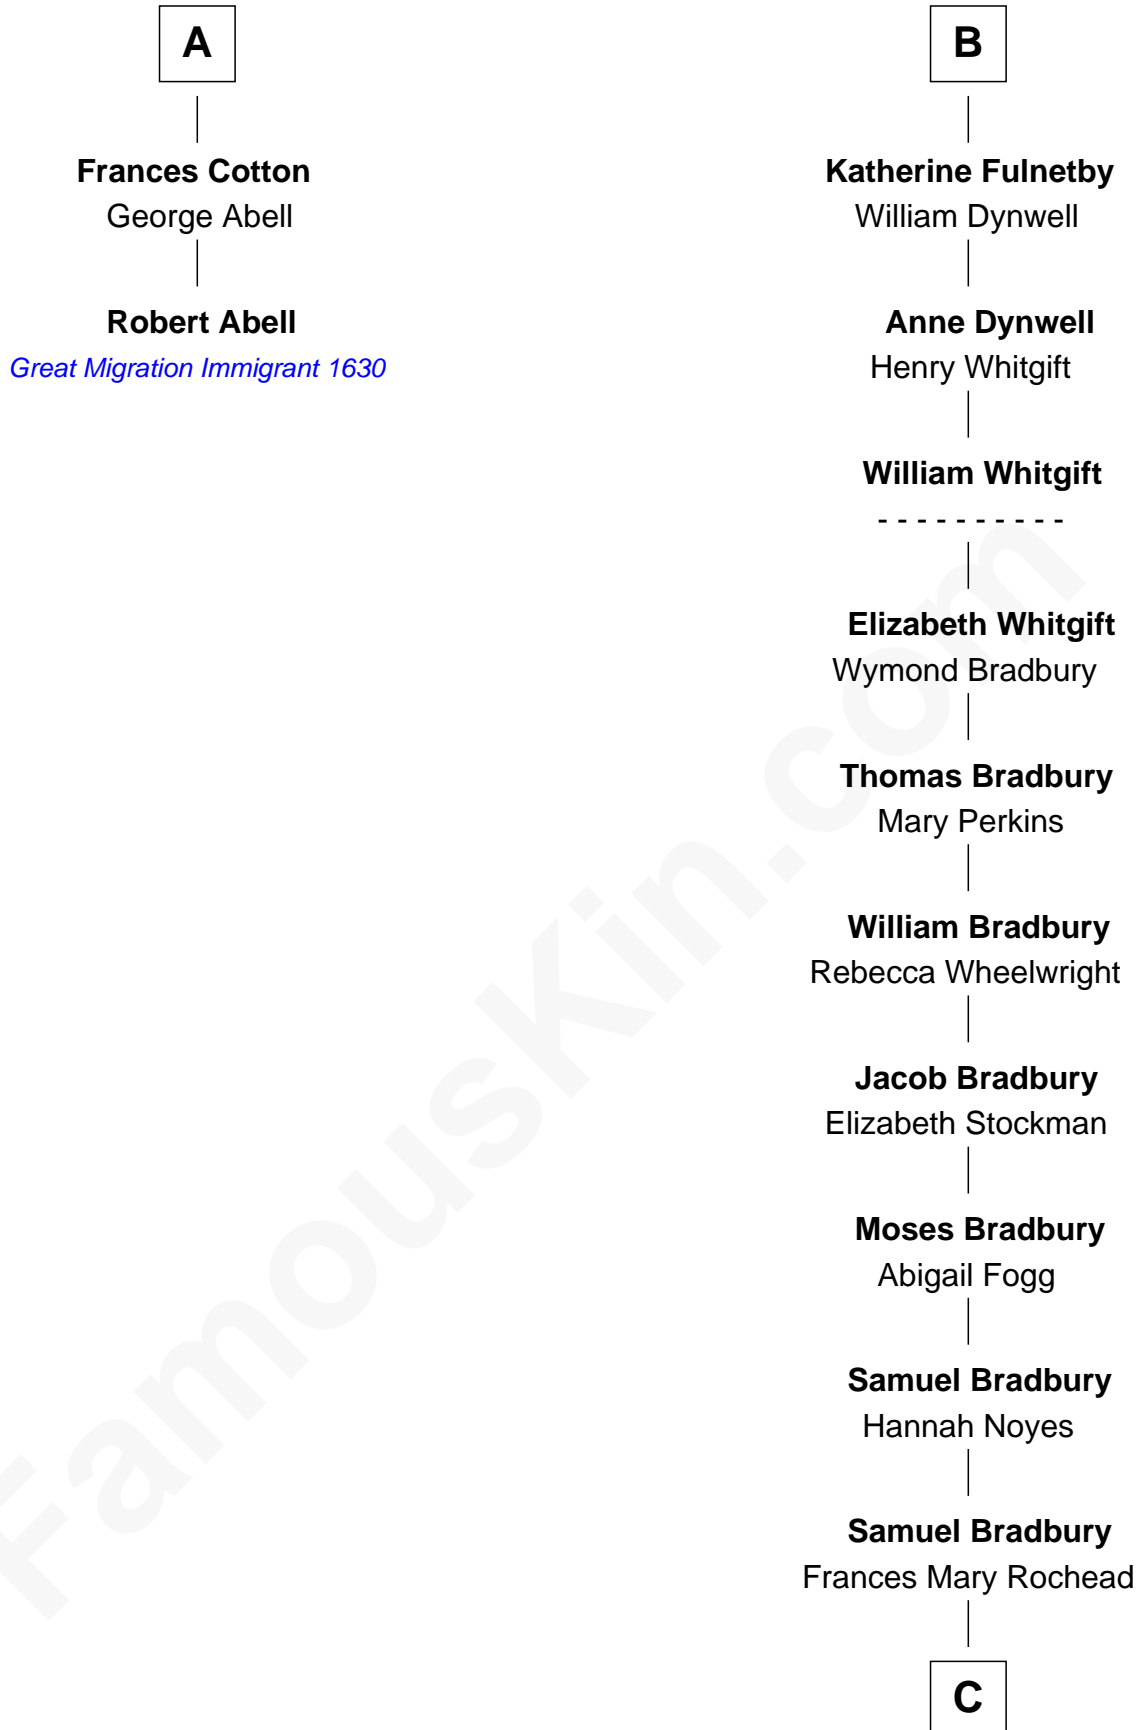

# FamousKin.com Relationship Chart of

**Robert Abell**

(c1605 - 1663) *Great Migration Immigrant 1630*

8th cousin 12 times removed of

**Ray Bradbury**

*Author of The Martian Chronicles*

**Sir Maurice de Berkeley**

Thomas Mainwaring

**Cecily Mainwaring**

John Cotton

**Sir George Cotton**

Mary Onley

**Richard Cotton**

Mary Mainwaring

**A**

**Sir Lionel de Welles**

Joan de Waterton

**Margaret de Welles**

Sir Thomas Dymoke

**Jane Dymoke**

John Fulnetby

**B**

**C**

—  
**Samuel Irving Bradbury**

Mary Adell Spaulding

—  
**Samuel Hinkston Bradbury**

Minnie Alice Davis

—  
**Leonard Spaulding Bradbury**

Esther Marie Moberg

—  
**Ray Bradbury**

*Author of [The Martian Chronicles](#)*