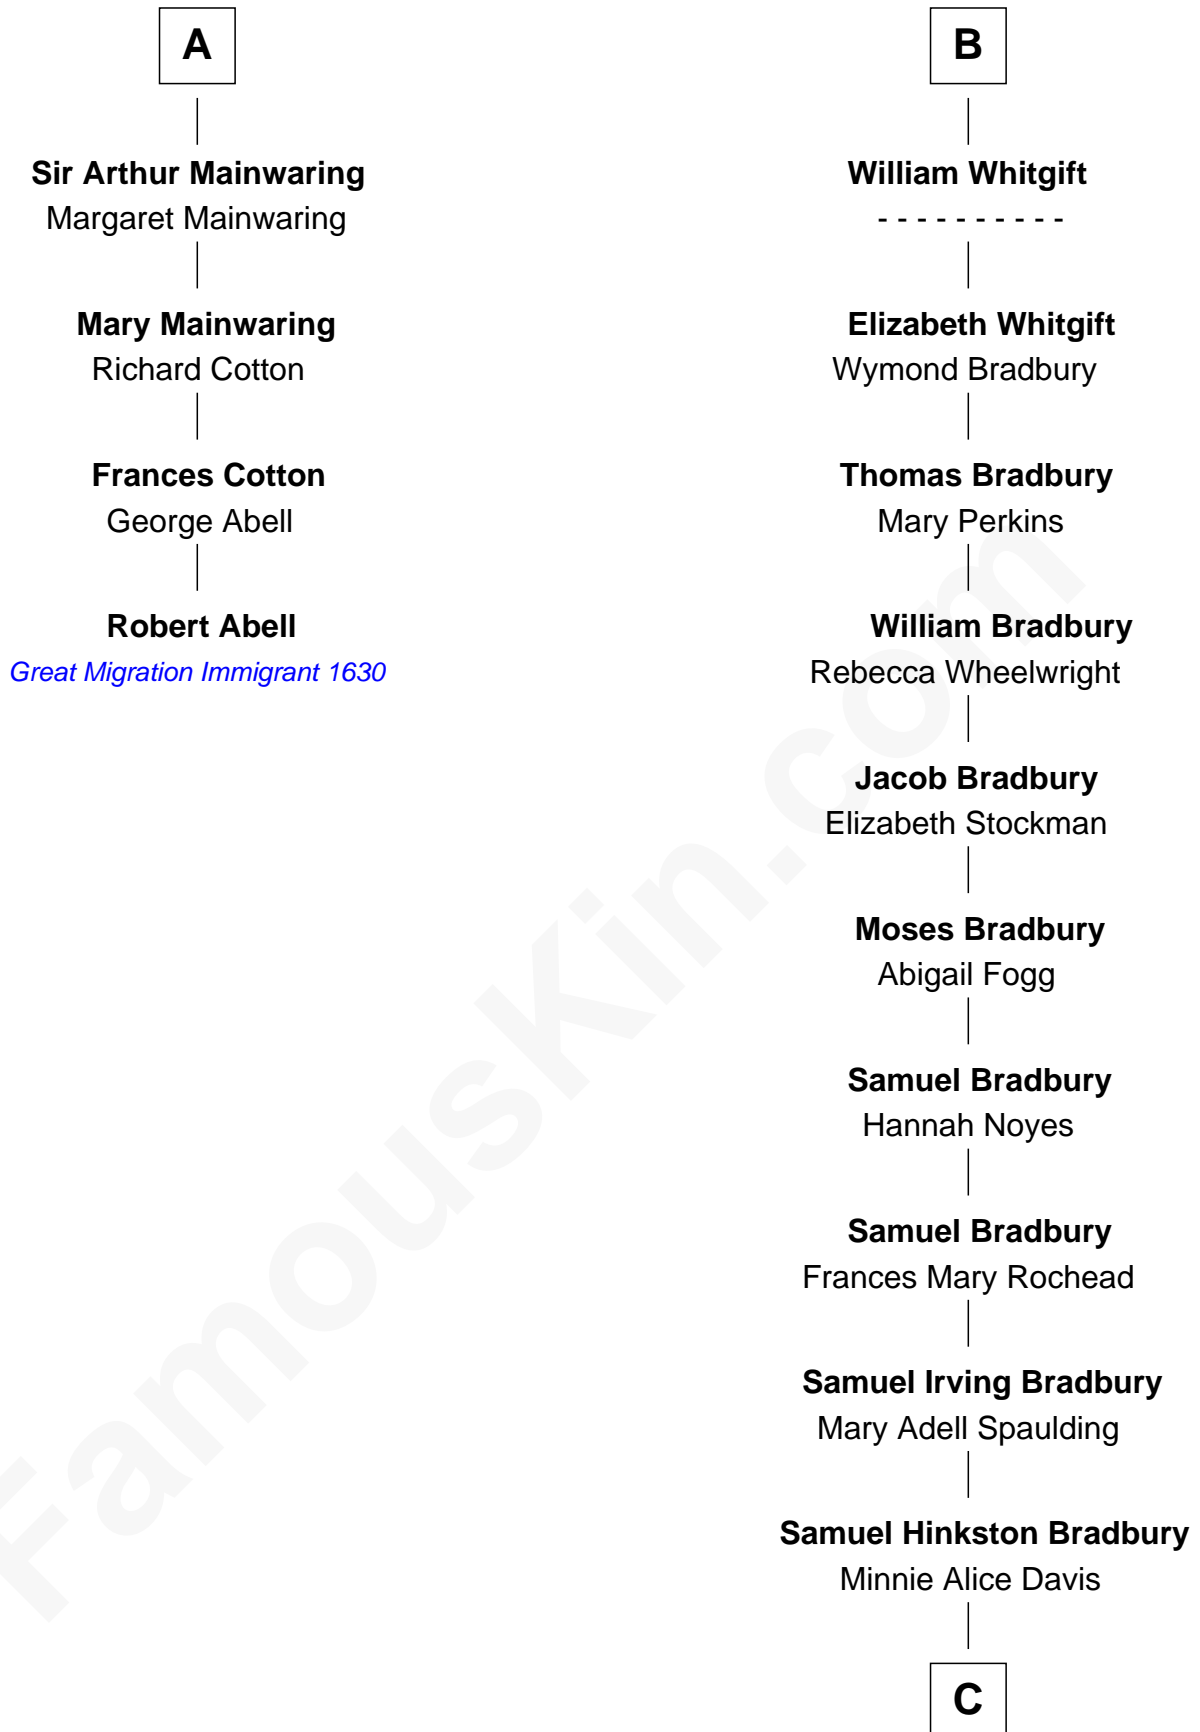

FamousKin.com Relationship Chart of

Robert Abell

(c1605 - 1663) *Great Migration Immigrant 1630*

10th cousin 8 times removed of

Ray Bradbury

Author of The Martian Chronicles

C

Leonard Spaulding Bradbury

Esther Marie Moberg

Ray Bradbury

Author of The Martian Chronicles

FamousKin.com