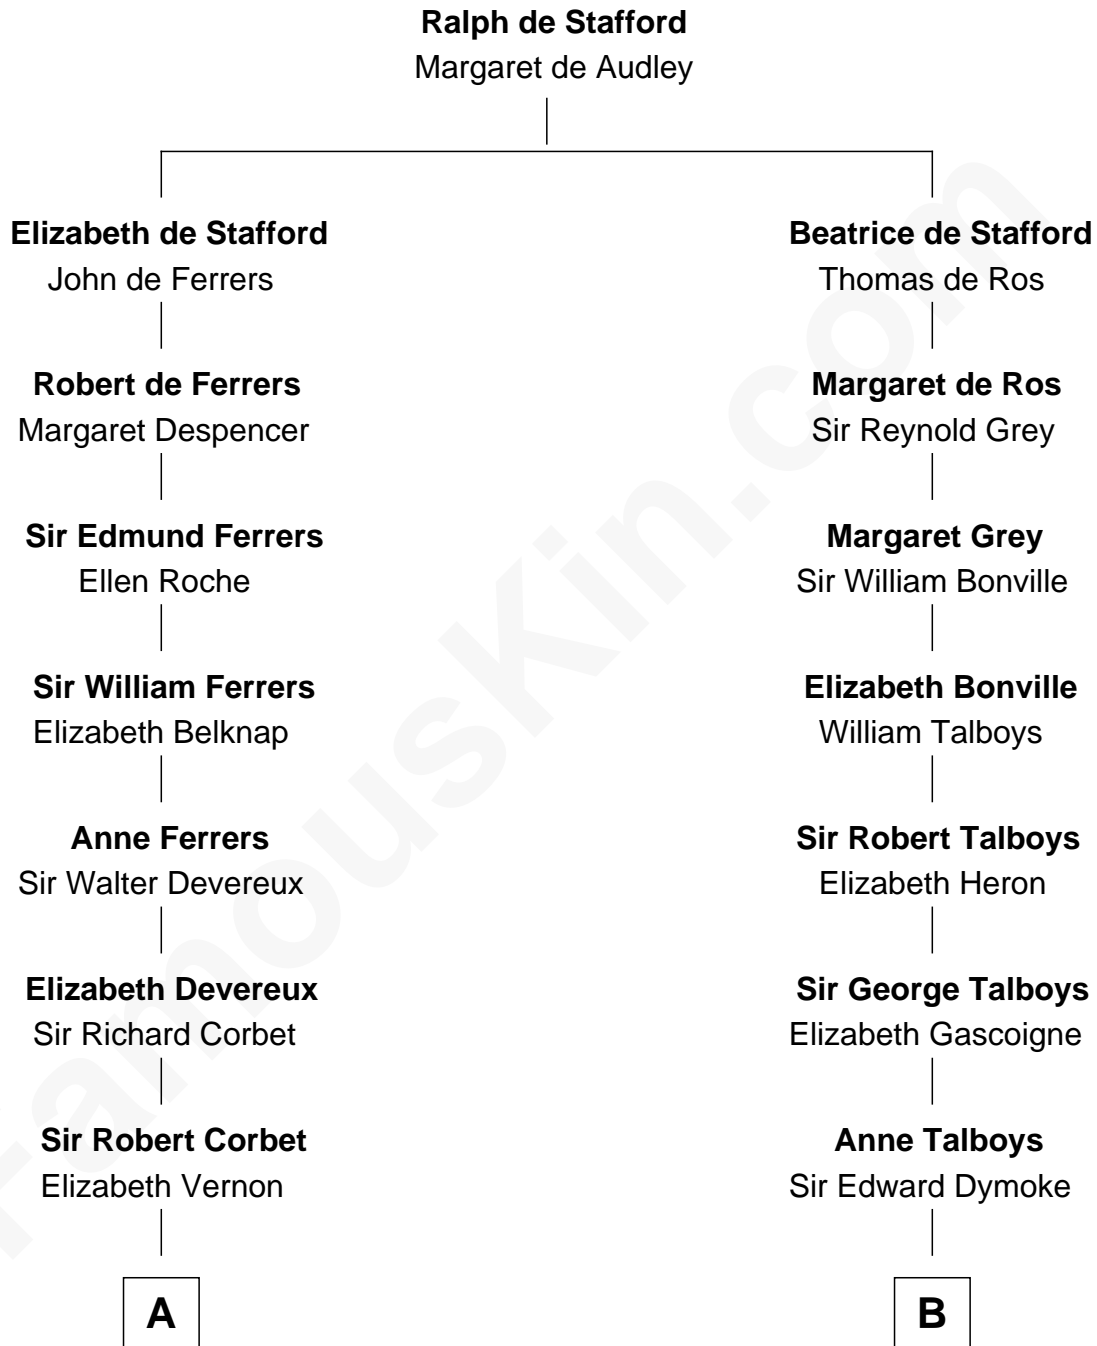

FamousKin.com

Relationship Chart of

Robert Abell

(c1605 - 1663) Great Migration Immigrant 1630

11th cousin 2 times removed of

George Washington
1st U.S. President

A

Dorothy Corbet
Sir Richard Mainwaring

Sir Arthur Mainwaring
Margaret Mainwaring

Mary Mainwaring
Richard Cotton

Frances Cotton
George Abell

Robert Abell
Great Migration Immigrant 1630

B

Frances Dymoke
Sir Thomas Windebank

Mildred Windebank
Robert Reade