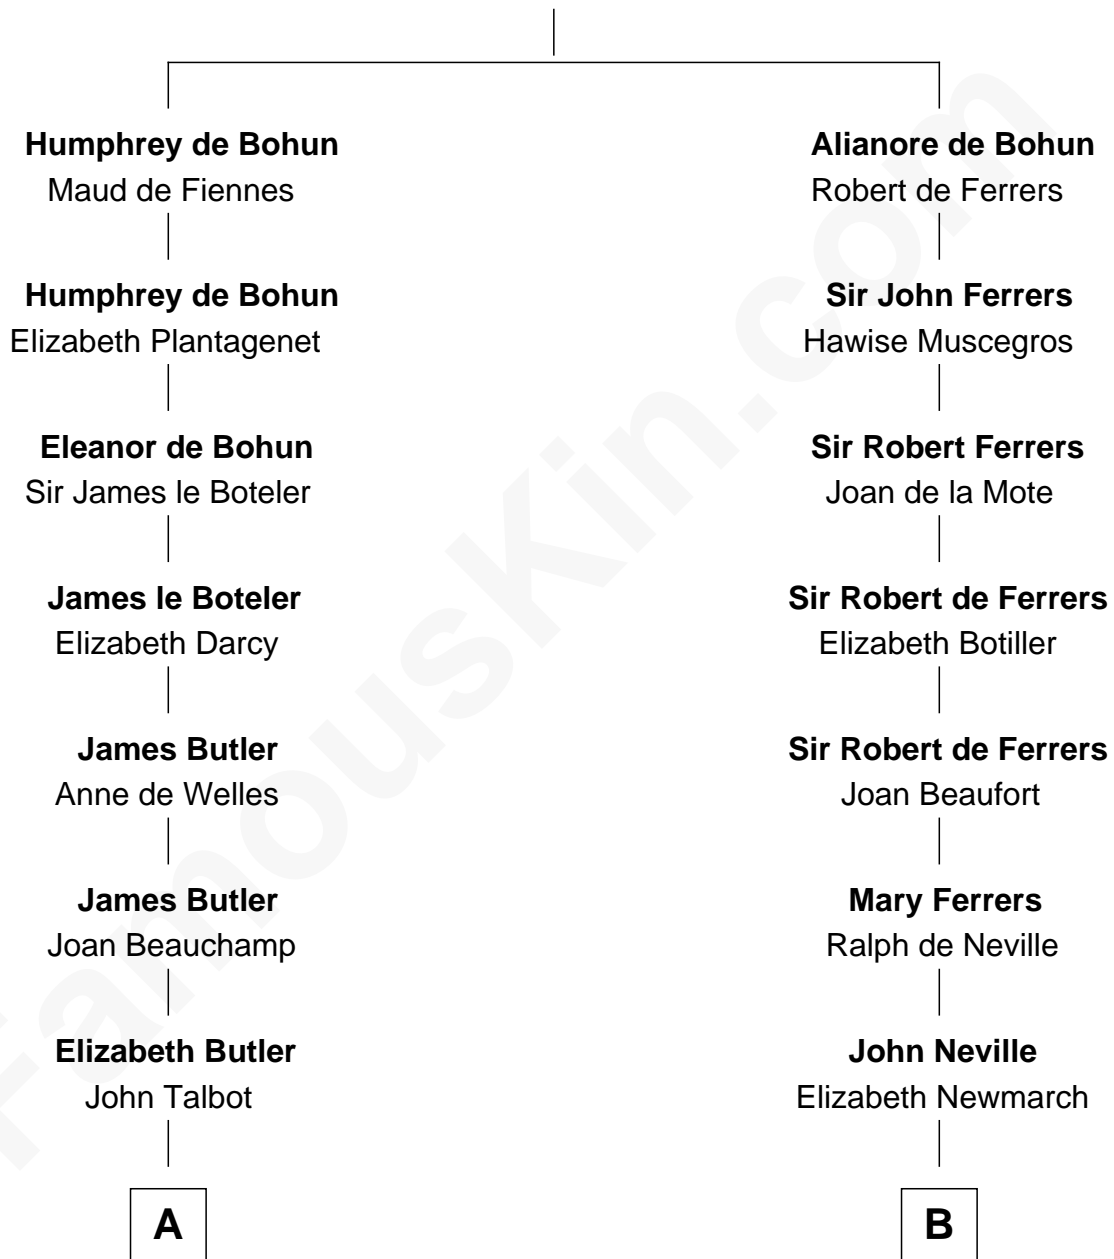

FamousKin.com

Relationship Chart of

Robert Abell

(c1605 - 1663) Great Migration Immigrant 1630

13th cousin 4 times removed of

George Washington
1st U.S. President

Sir Humphrey de Bohun
Eleanor de Braiose

A

Ann Talbot
Sir Henry Vernon

Elizabeth Vernon
Sir Robert Corbet

Dorothy Corbet
Sir Richard Mainwaring

Sir Arthur Mainwaring
Margaret Mainwaring

Mary Mainwaring
Richard Cotton

Frances Cotton
George Abell

Robert Abell
Great Migration Immigrant 1630