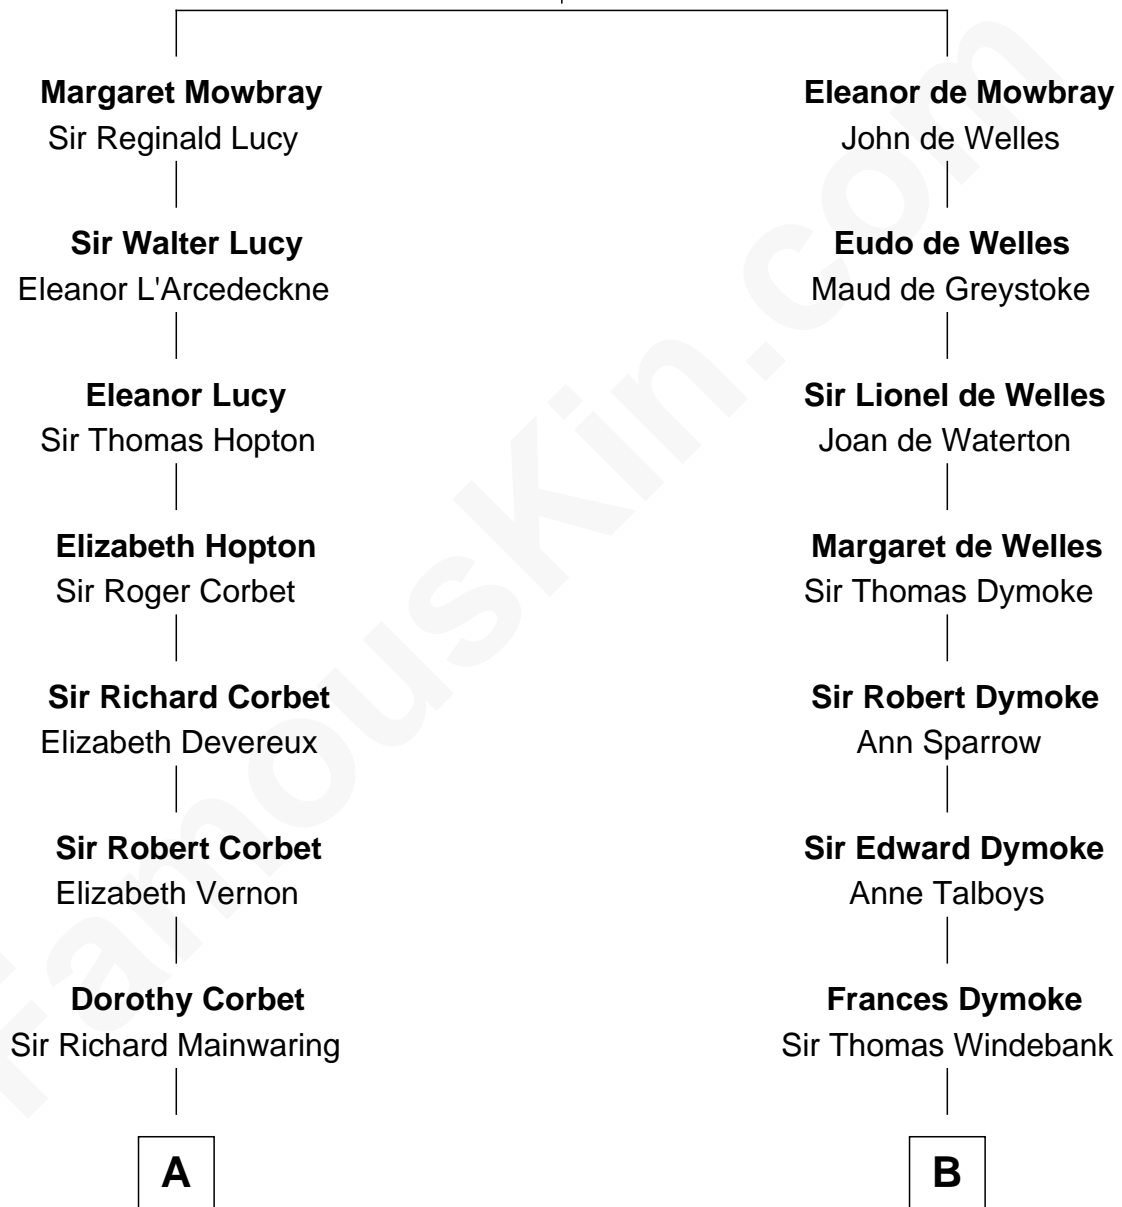

FamousKin.com Relationship Chart of

Robert Abell

(c1605 - 1663) *Great Migration Immigrant 1630*

10th cousin 2 times removed of

George Washington

1st U.S. President

John de Mowbray
Elizabeth de Segrave

A

Sir Arthur Mainwaring

Margaret Mainwaring

Mary Mainwaring

Richard Cotton

Frances Cotton

George Abell

Robert Abell

Great Migration Immigrant 1630