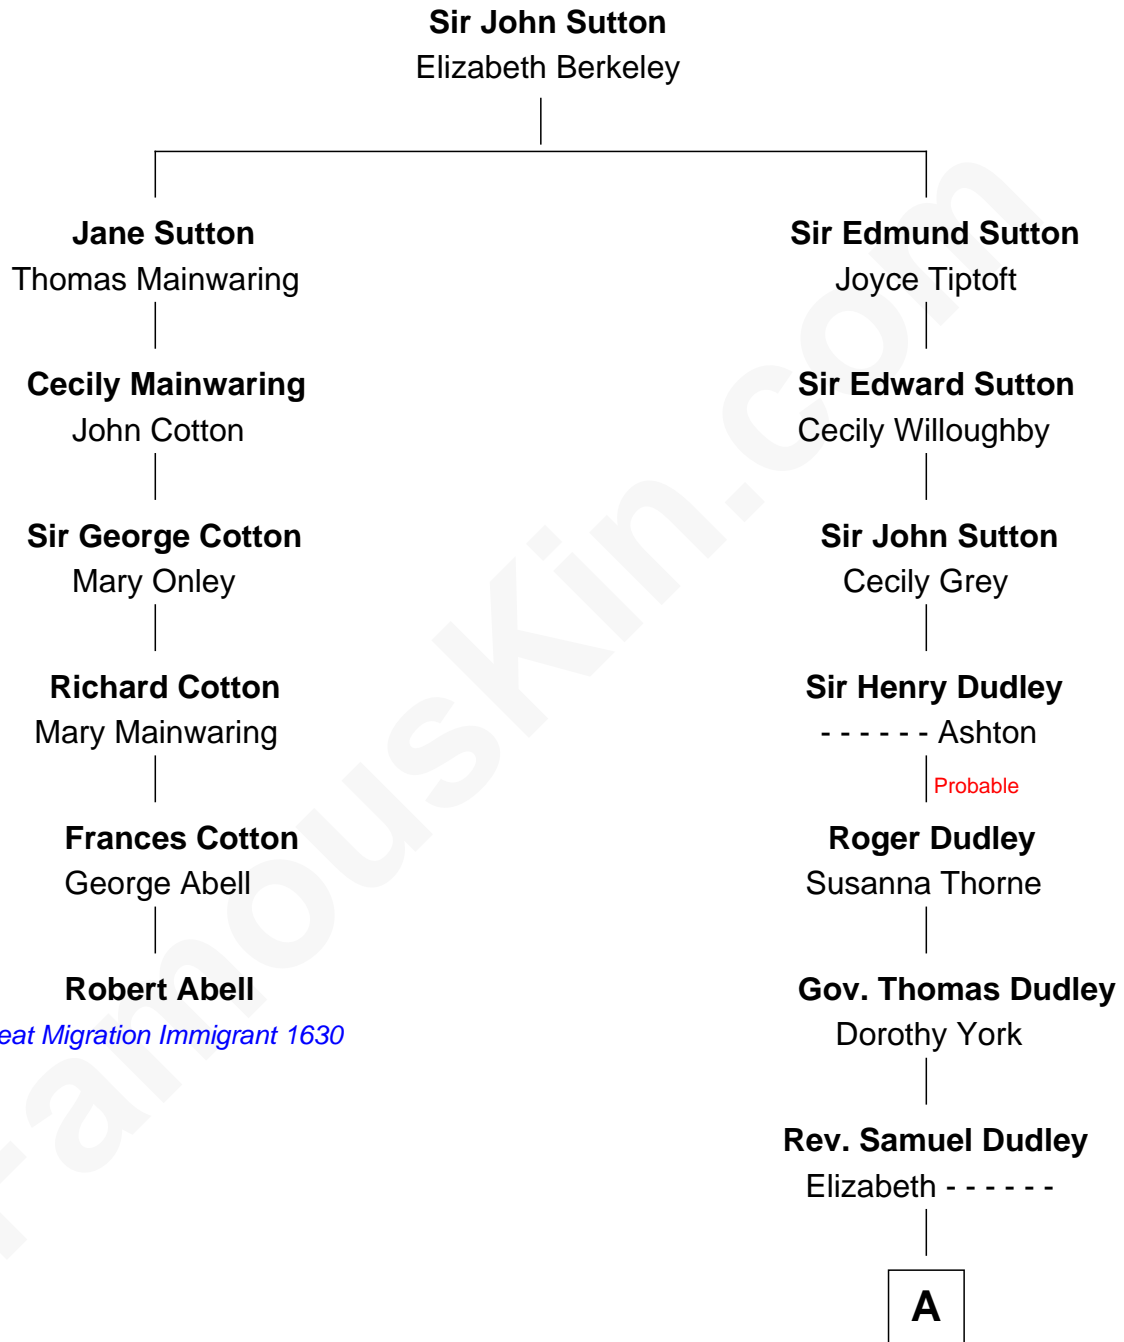

FamousKin.com Relationship Chart of

Robert Abell

(c1605 - 1663) *Great Migration Immigrant 1630*

5th cousin 5 times removed of

John Langdon

Signer of the U.S. Constitution

A

—
Elizabeth Dudley

Kinsley Hall

—
Josiah Hall

Mary Woodbury

—
Mary Hall

John Langdon

—
John Langdon

Signer of the U.S. Constitution

FamousKin.com