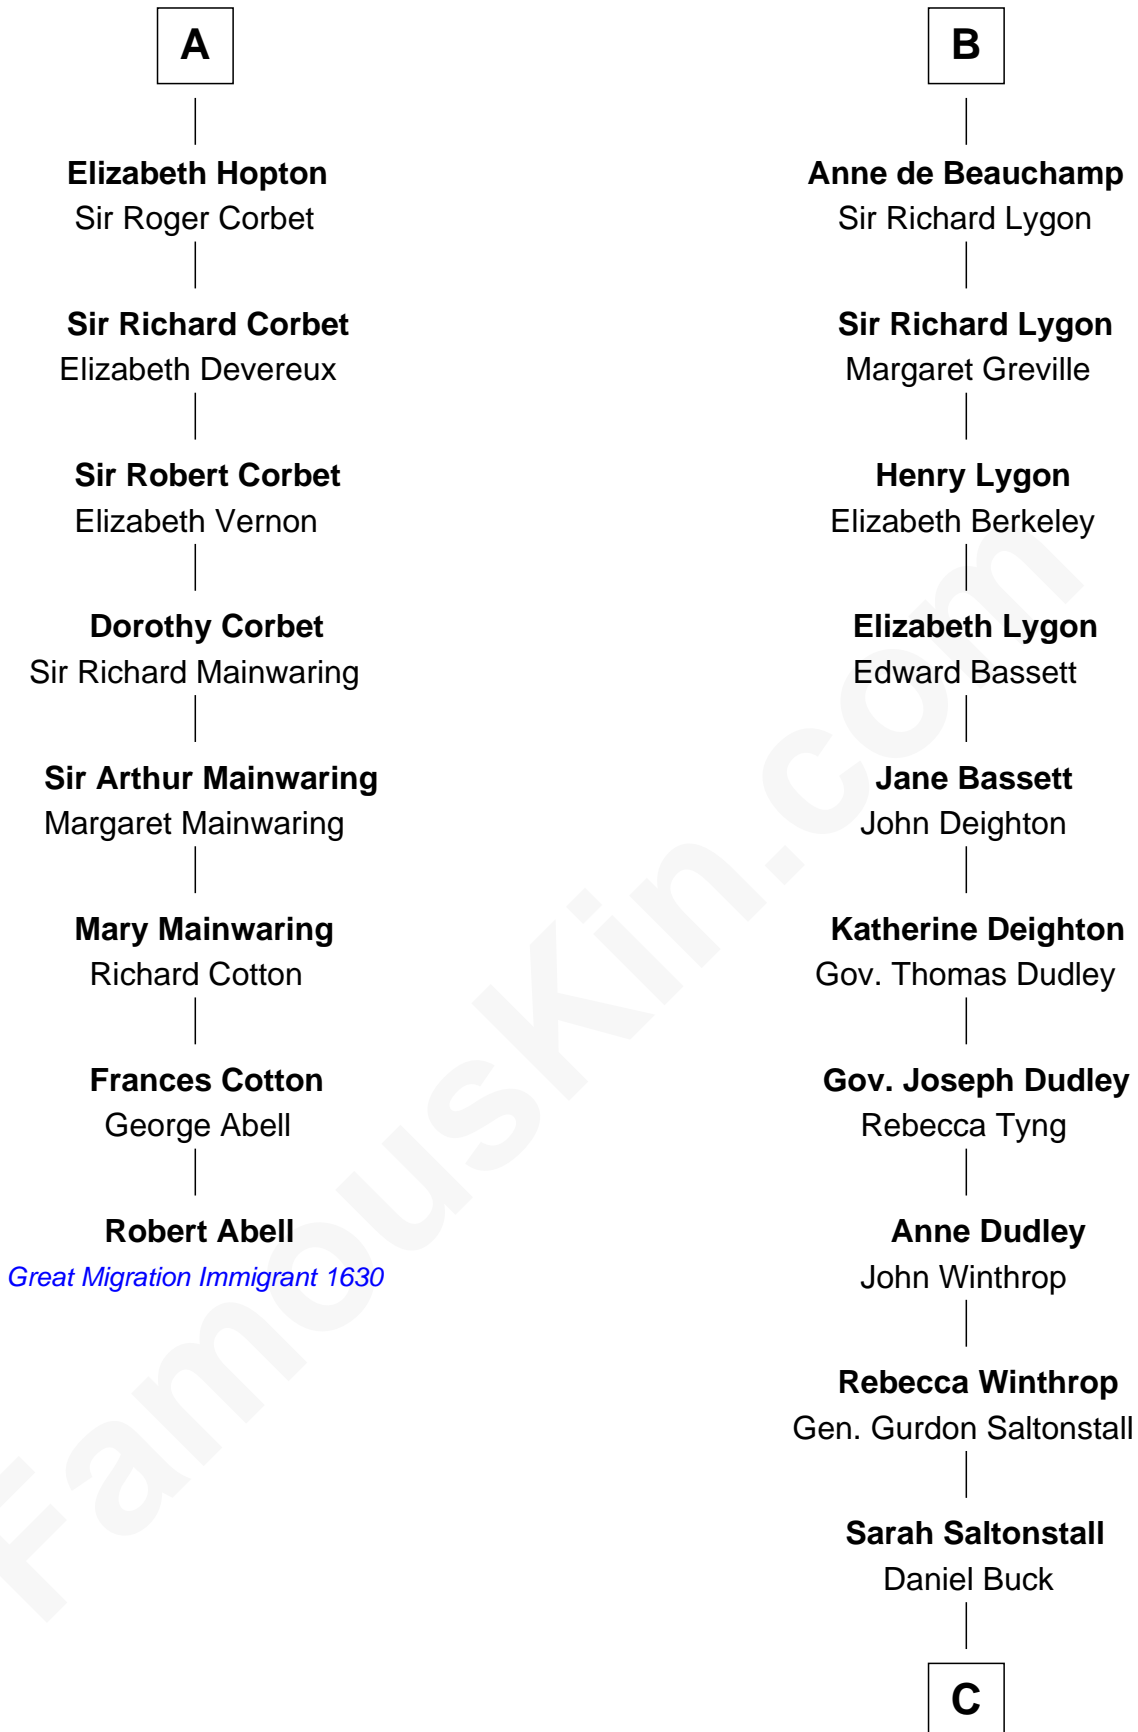

# FamousKin.com Relationship Chart of

**Robert Abell**

(c1605 - 1663) Great Migration Immigrant 1630

14th cousin 7 times removed of

**Louis Auchincloss**

Author

**John de Botetourte**

Maud FitzThomas

**C**

**Gurdon Buck**

Susannah Mainwaring

**Elizabeth Buck**

John Auchincloss

**John Winthrop Auchincloss**

Joanna Hone Russell

**Joseph Howland Auchincloss**

Priscilla Dixon Stanton

**Louis Auchincloss**

*Author*

FamousKin.com