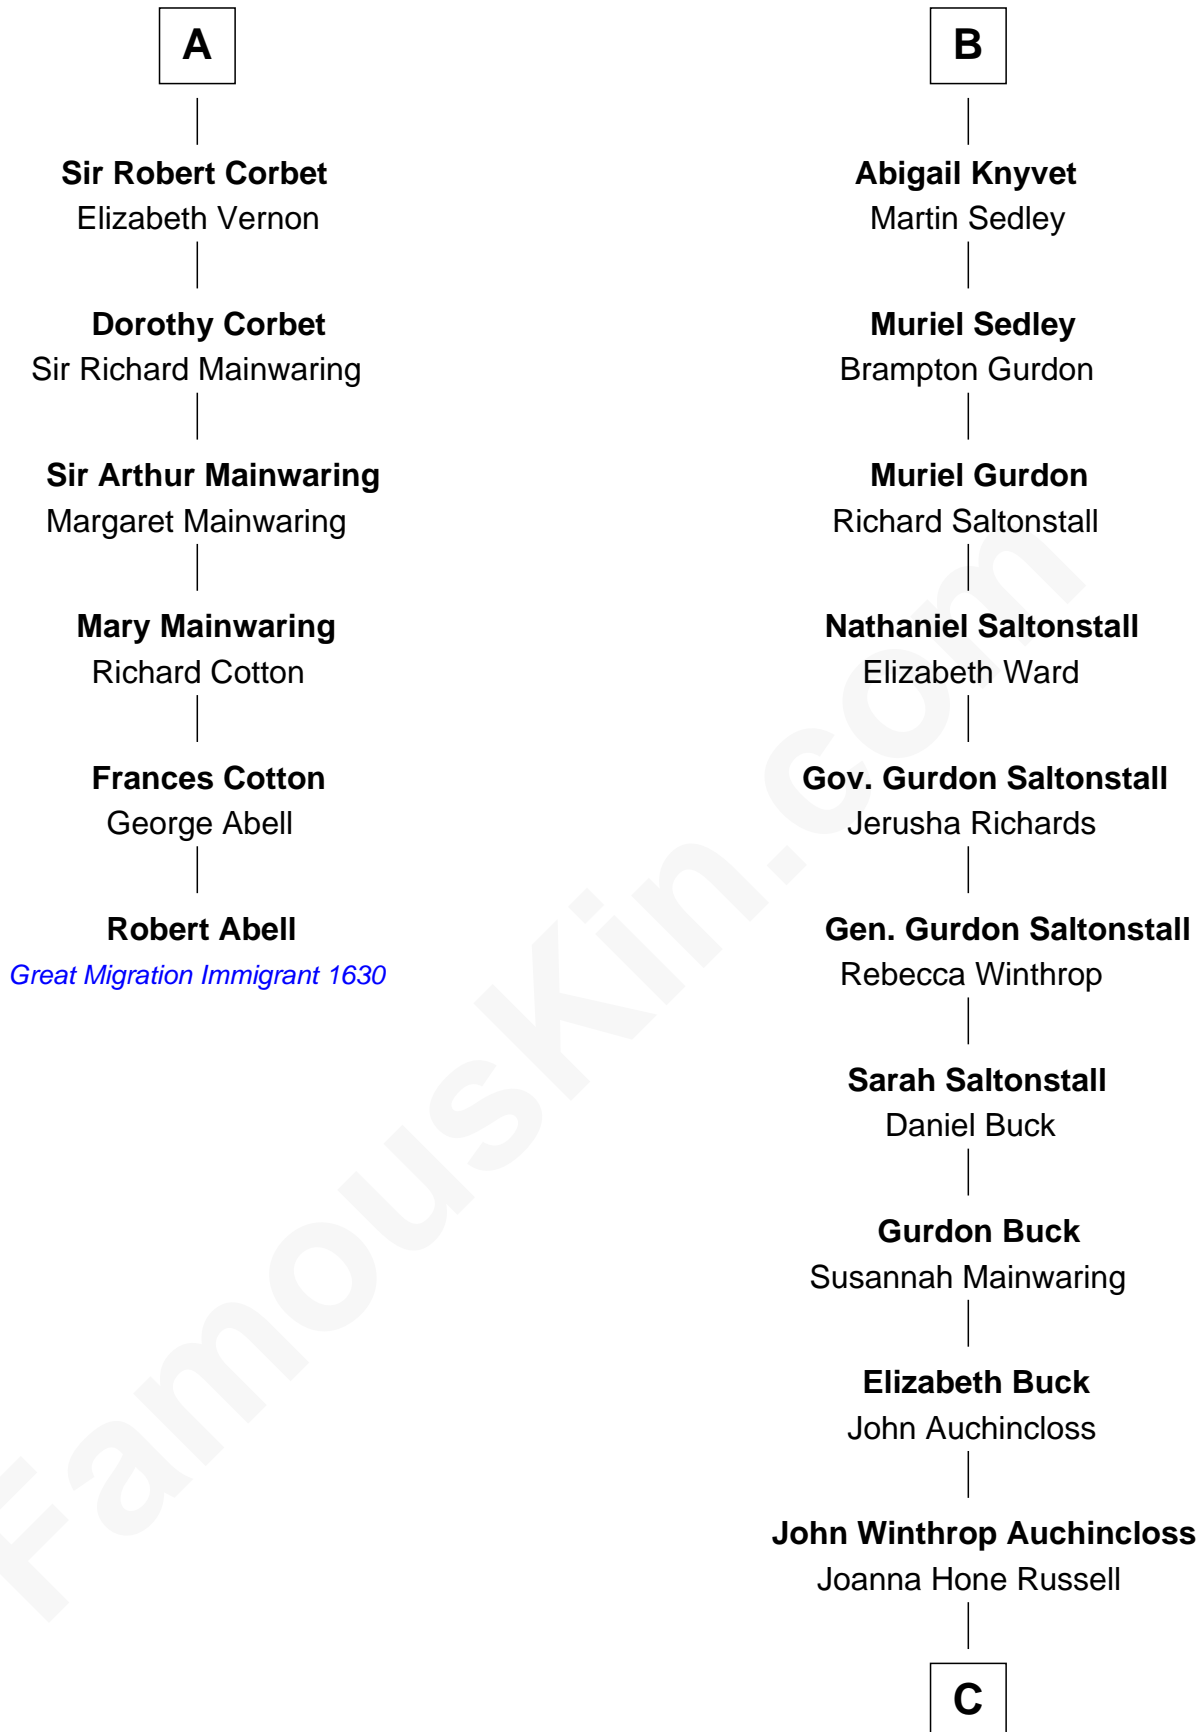

# FamousKin.com Relationship Chart of

**Robert Abell**

(c1605 - 1663) Great Migration Immigrant 1630

12th cousin 6 times removed of

**Louis Auchincloss**

Author

**C**

|  
**Joseph Howland Auchincloss**

Priscilla Dixon Stanton

|  
**Louis Auchincloss**

*Author*

FamousKin.com