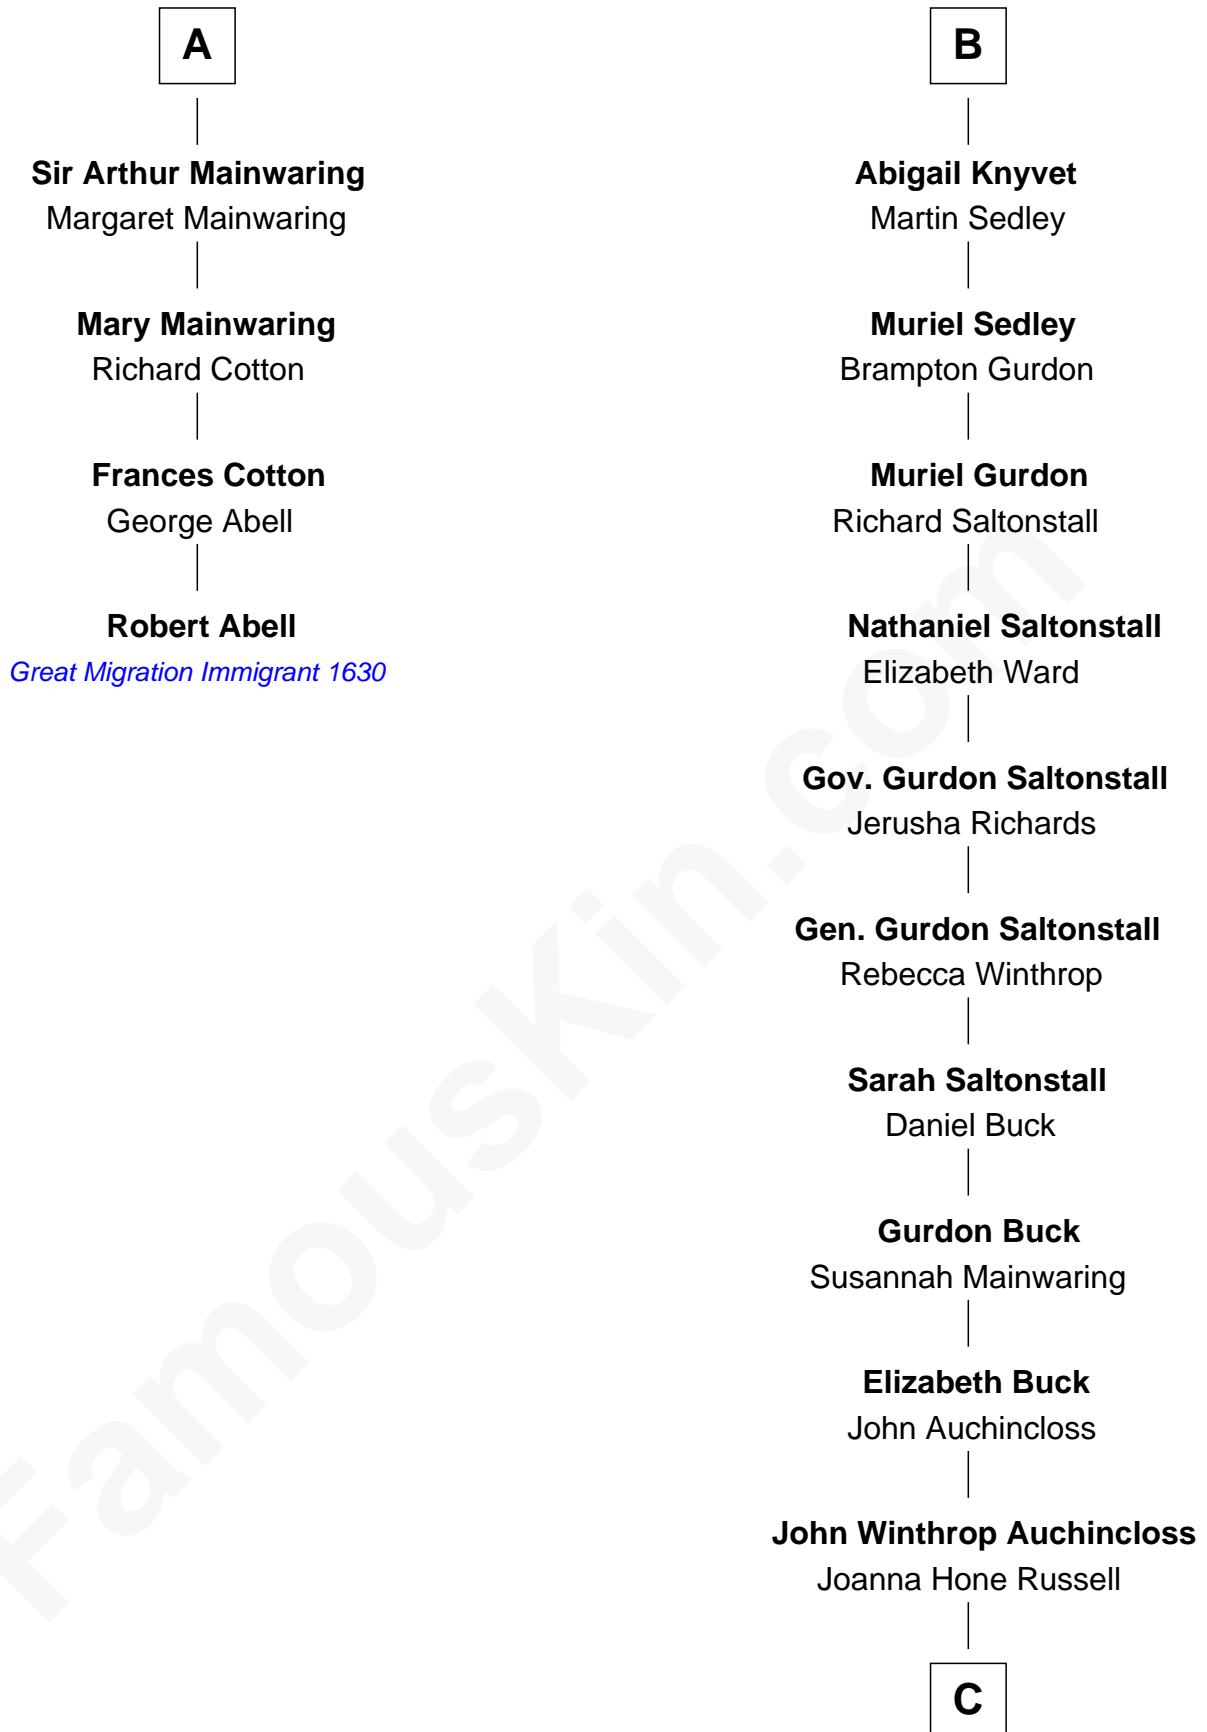

FamousKin.com Relationship Chart of

Robert Abell

(c1605 - 1663) Great Migration Immigrant 1630

10th cousin 8 times removed of

Louis Auchincloss

Author

Sir William de Ros
Margery de Badlesmere

C

|
Joseph Howland Auchincloss

Priscilla Dixon Stanton

|
Louis Auchincloss

Author

FamousKin.com