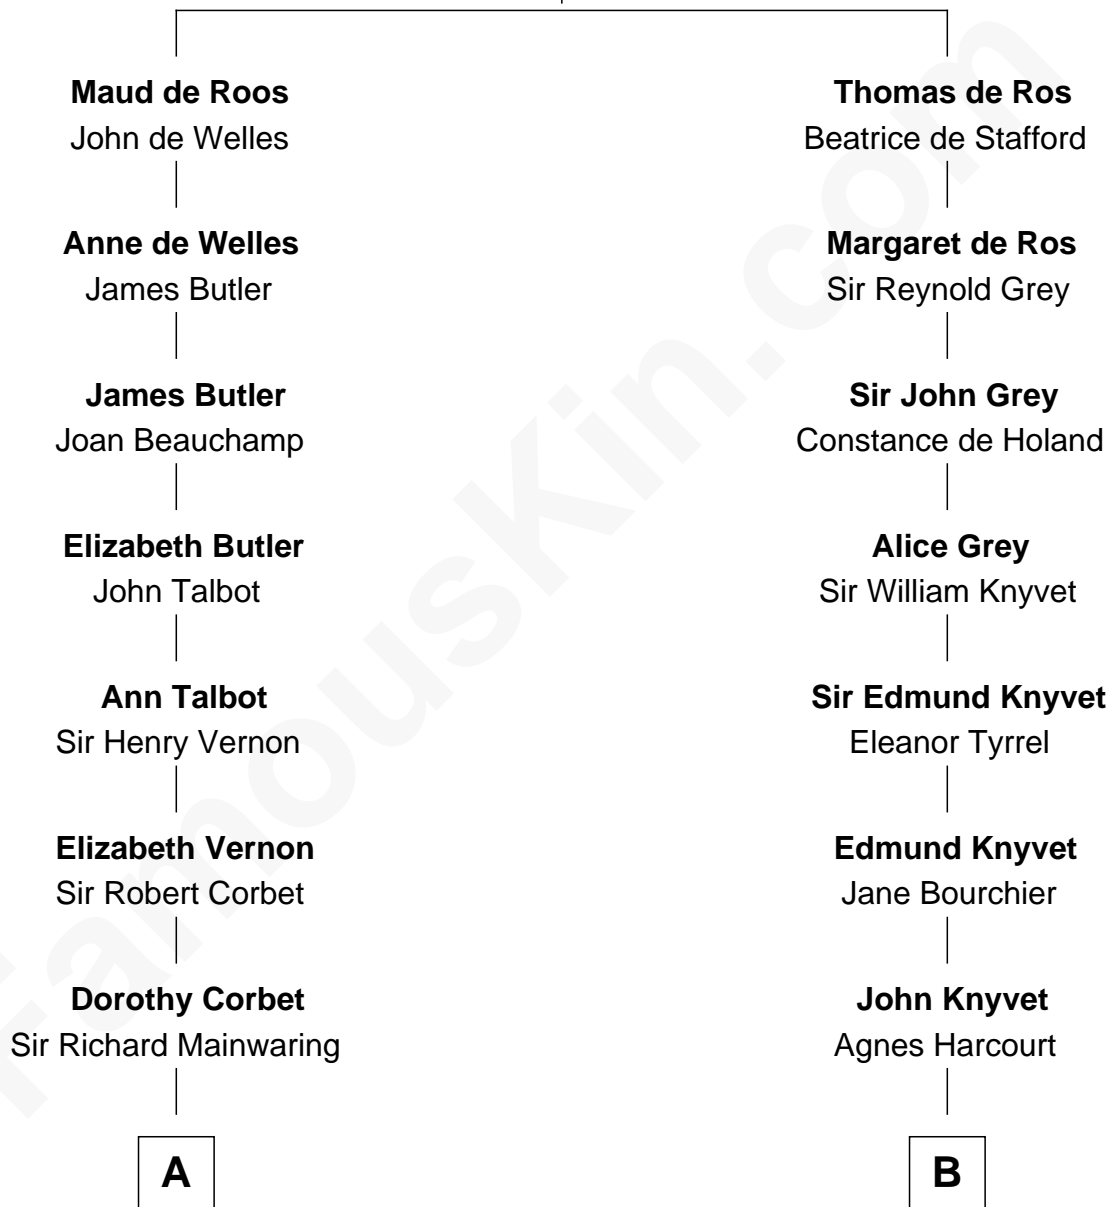

FamousKin.com Relationship Chart of

Robert Abell

(c1605 - 1663) Great Migration Immigrant 1630

10th cousin 8 times removed of

Louis Auchincloss

Author

Sir William de Ros
Margery de Badlesmere

C

|
Joseph Howland Auchincloss

Priscilla Dixon Stanton

|
Louis Auchincloss

Author

FamousKin.com