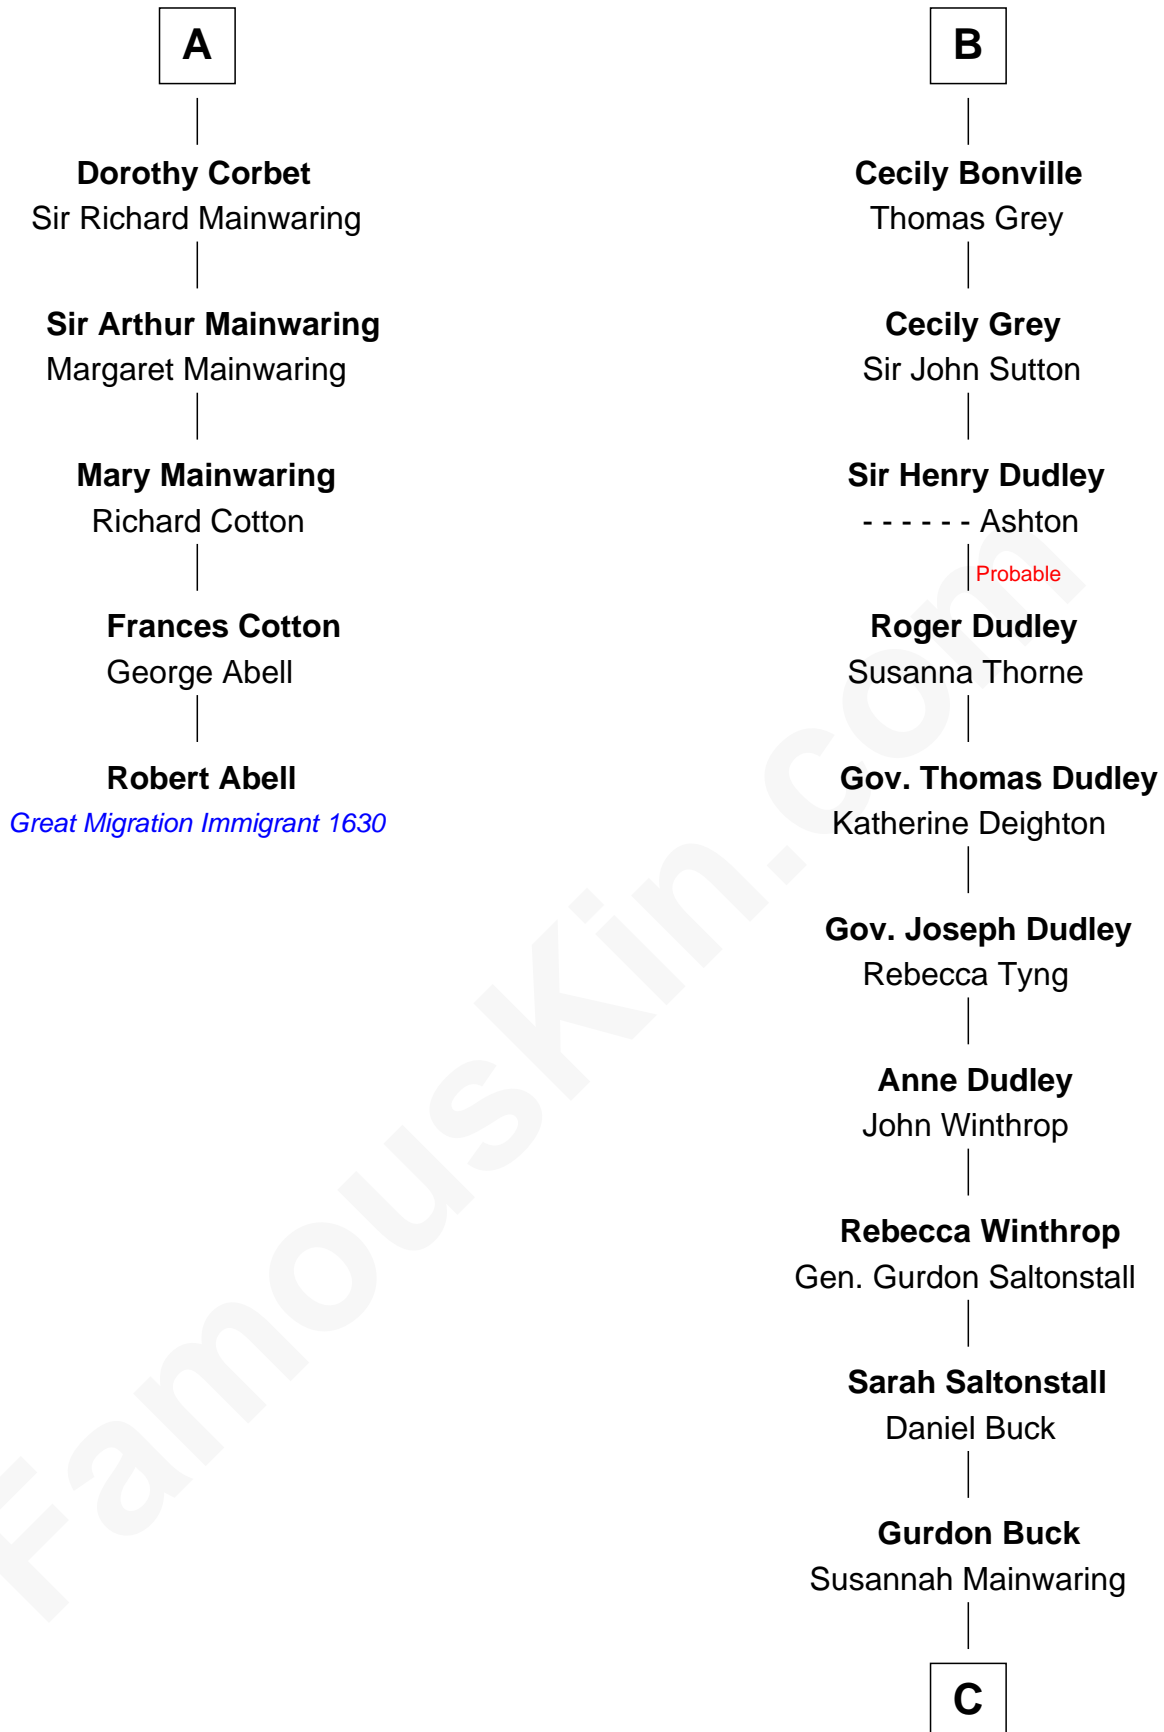

FamousKin.com Relationship Chart of

Robert Abell

(c1605 - 1663) Great Migration Immigrant 1630

11th cousin 9 times removed of

Louis Auchincloss

Author

Sir Richard de Burgh

Margaret - - - - -

Sir Thomas de Multon

Elizabeth de Multon

Sir Robert de Harington

Sir John Harington

- - - - -

Sir Robert Harington

Isabel Loring

Sir William Harington

Margaret Hill

Elizabeth Harington

William Bonville

William Bonville

Katherine Neville

B

C

Elizabeth Buck
John Auchincloss

John Winthrop Auchincloss
Joanna Hone Russell

Joseph Howland Auchincloss
Priscilla Dixon Stanton

Louis Auchincloss
Author

FamousKin.com