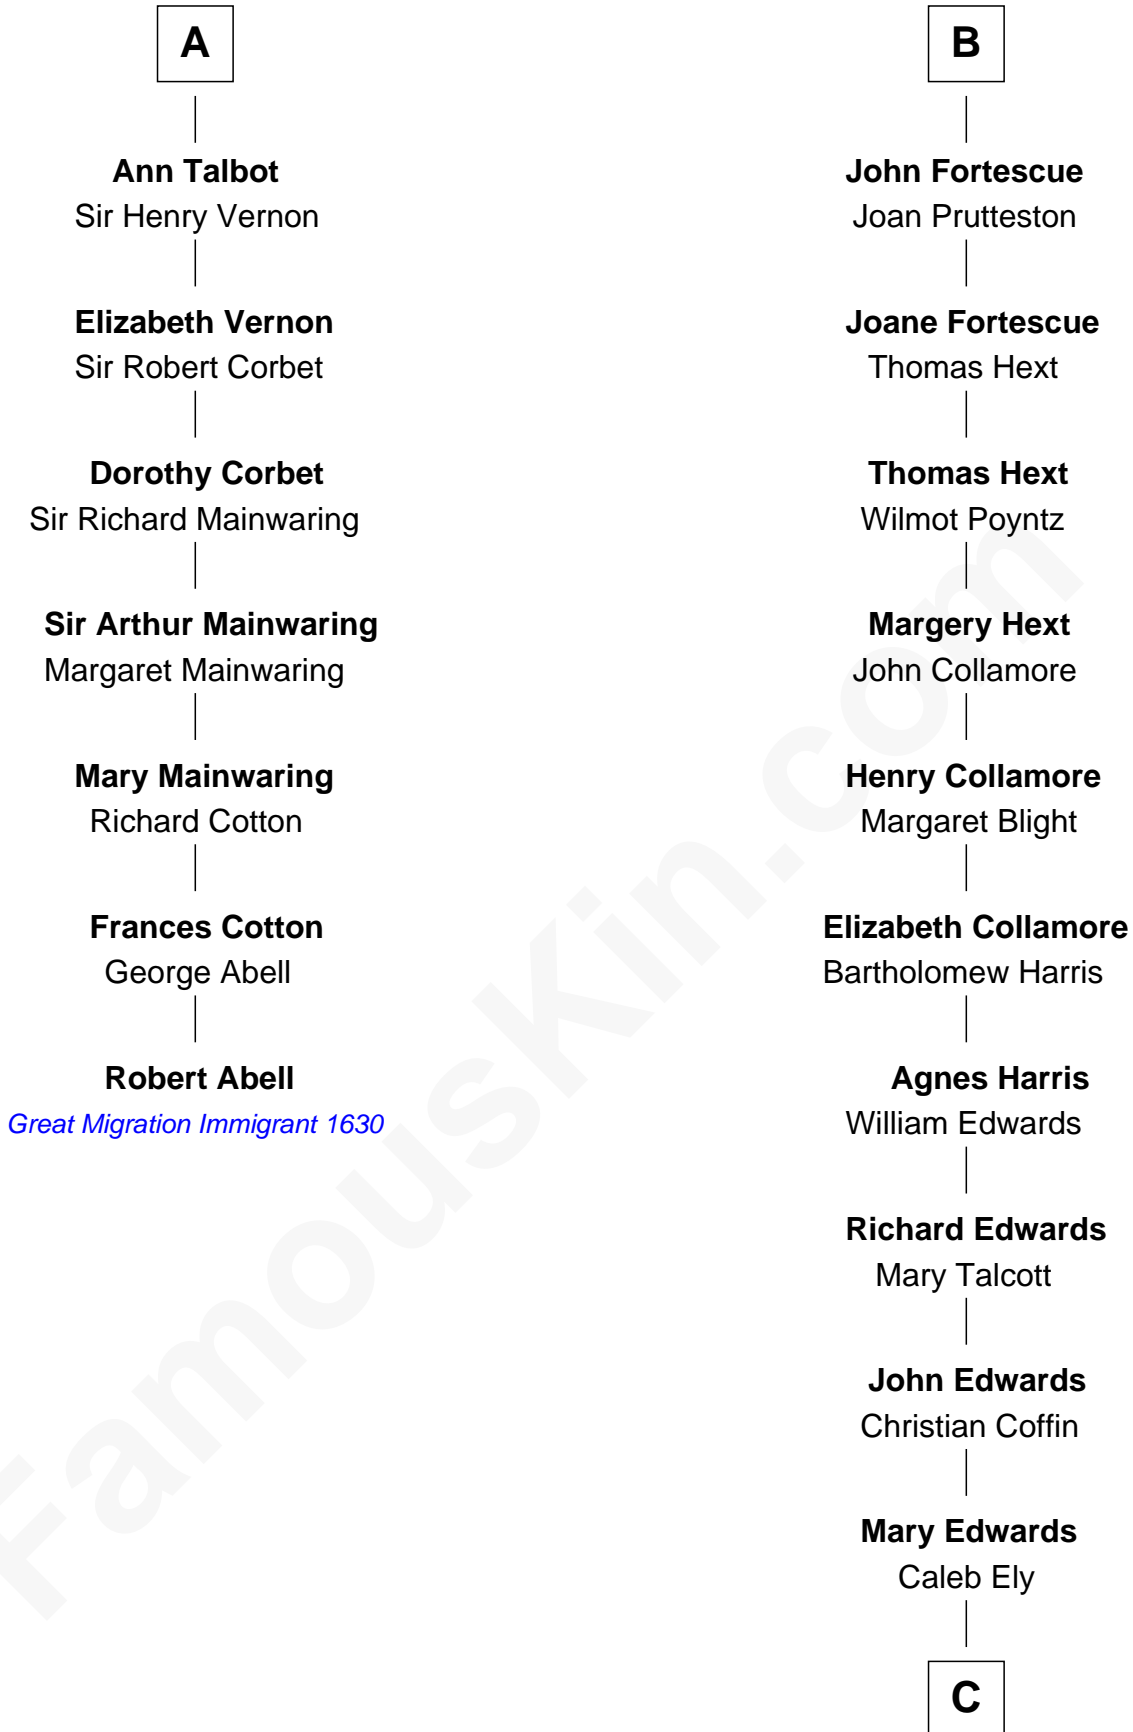

# FamousKin.com Relationship Chart of

**Robert Abell**

(c1605 - 1663) *Great Migration Immigrant 1630*

13th cousin 8 times removed of

**Clarence Day**

*Author of Life with Father*

**Sir Geoffrey FitzPiers**

Aveline de Clare

**C**

**William Ely**

Drusilla Brewster

**Mary Ely**

Henry Day

**Benjamin Henry Day**

Evelina Shepard