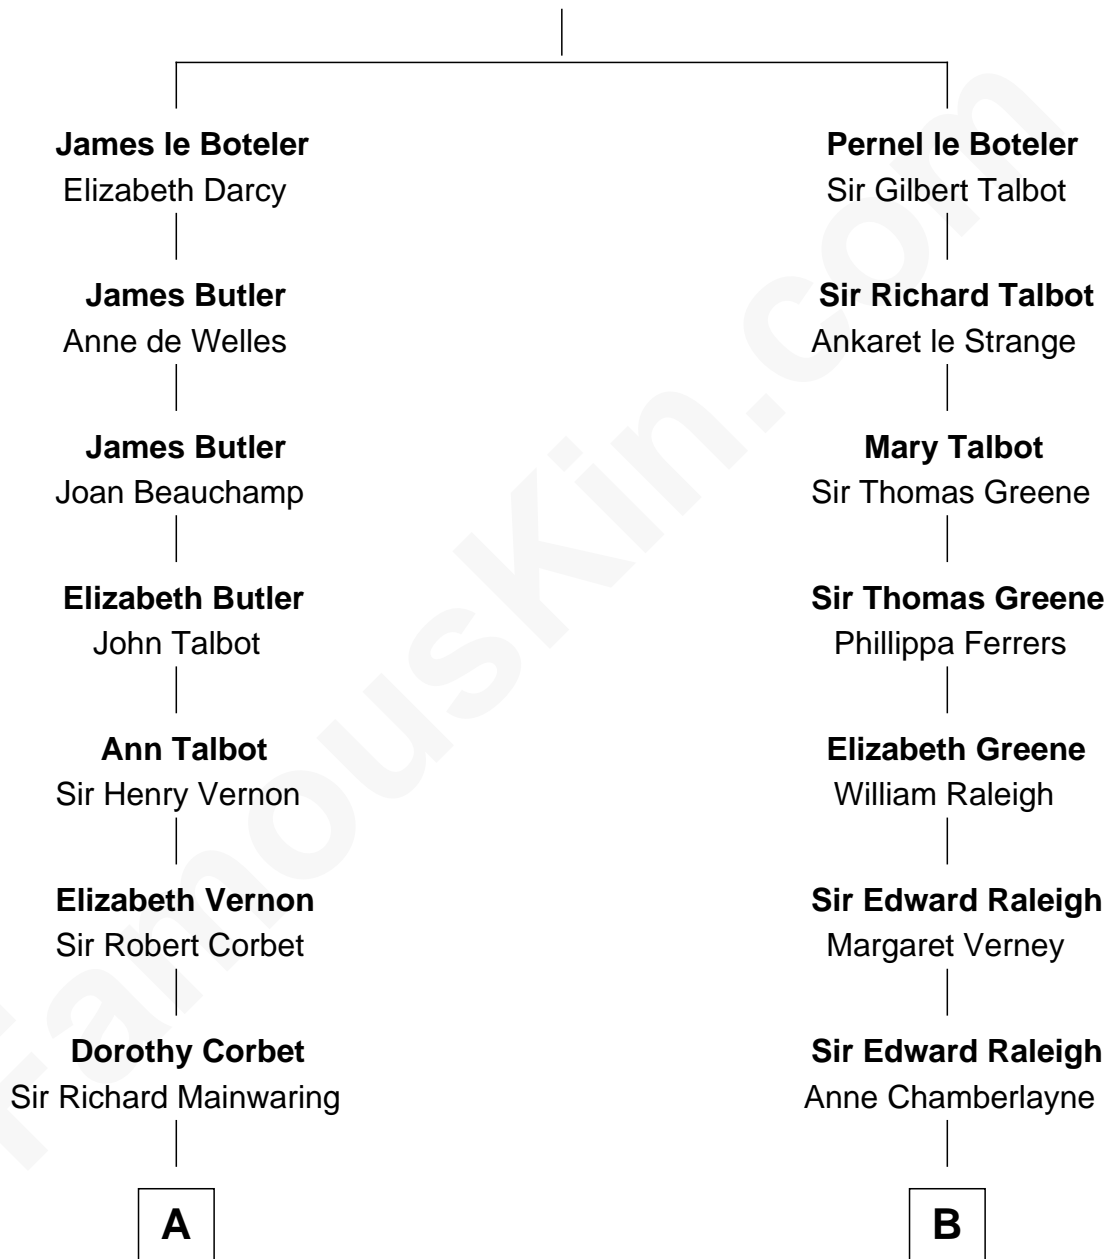

FamousKin.com Relationship Chart of

Robert Abell

(c1605 - 1663) Great Migration Immigrant 1630

10th cousin 8 times removed of

Hetty Green

"The Witch of Wall Street"

Sir James le Boteler

Eleanor de Bohun

C

Abby Slocum Howland

Edward Mott Robinson

Hetty Green

"The Witch of Wall Street"

FamousKin.com