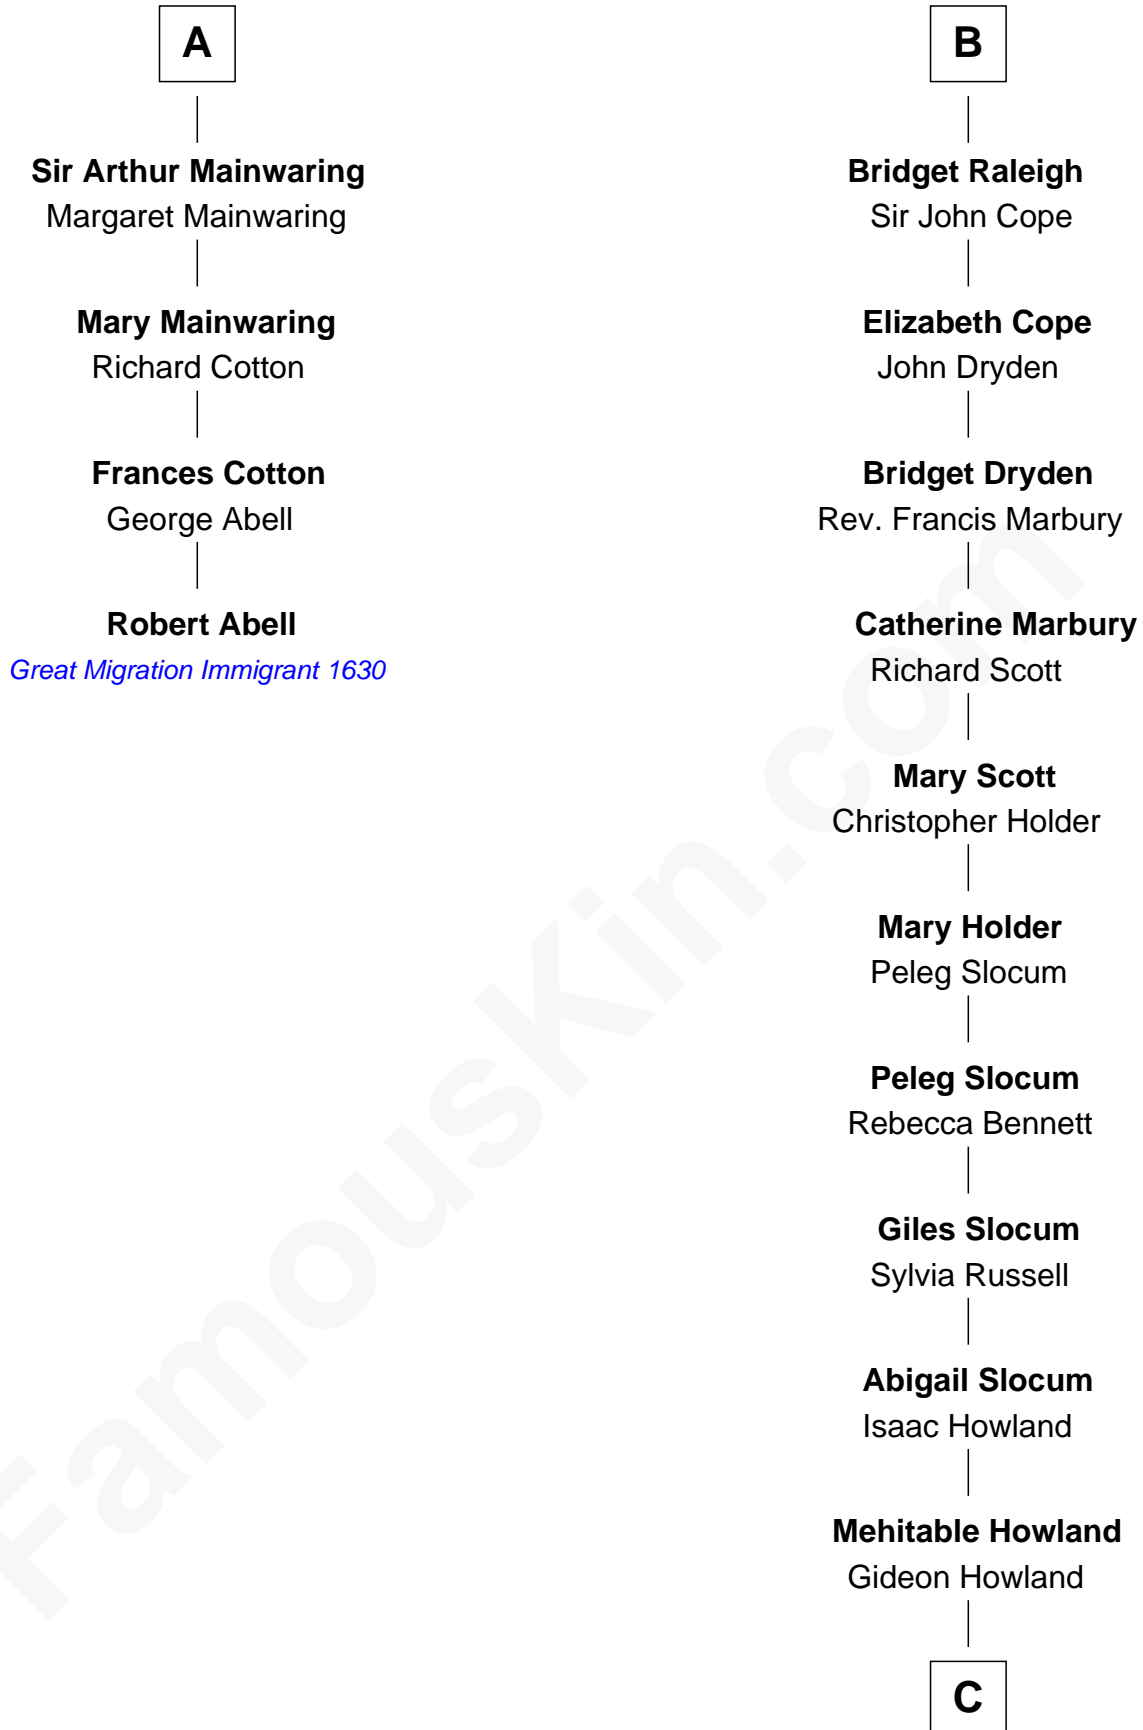

FamousKin.com Relationship Chart of

Robert Abell

(c1605 - 1663) Great Migration Immigrant 1630

10th cousin 8 times removed of

Hetty Green

"The Witch of Wall Street"

Sir James le Boteler

Eleanor de Bohun

C

Abby Slocum Howland

Edward Mott Robinson

Hetty Green

"The Witch of Wall Street"

FamousKin.com