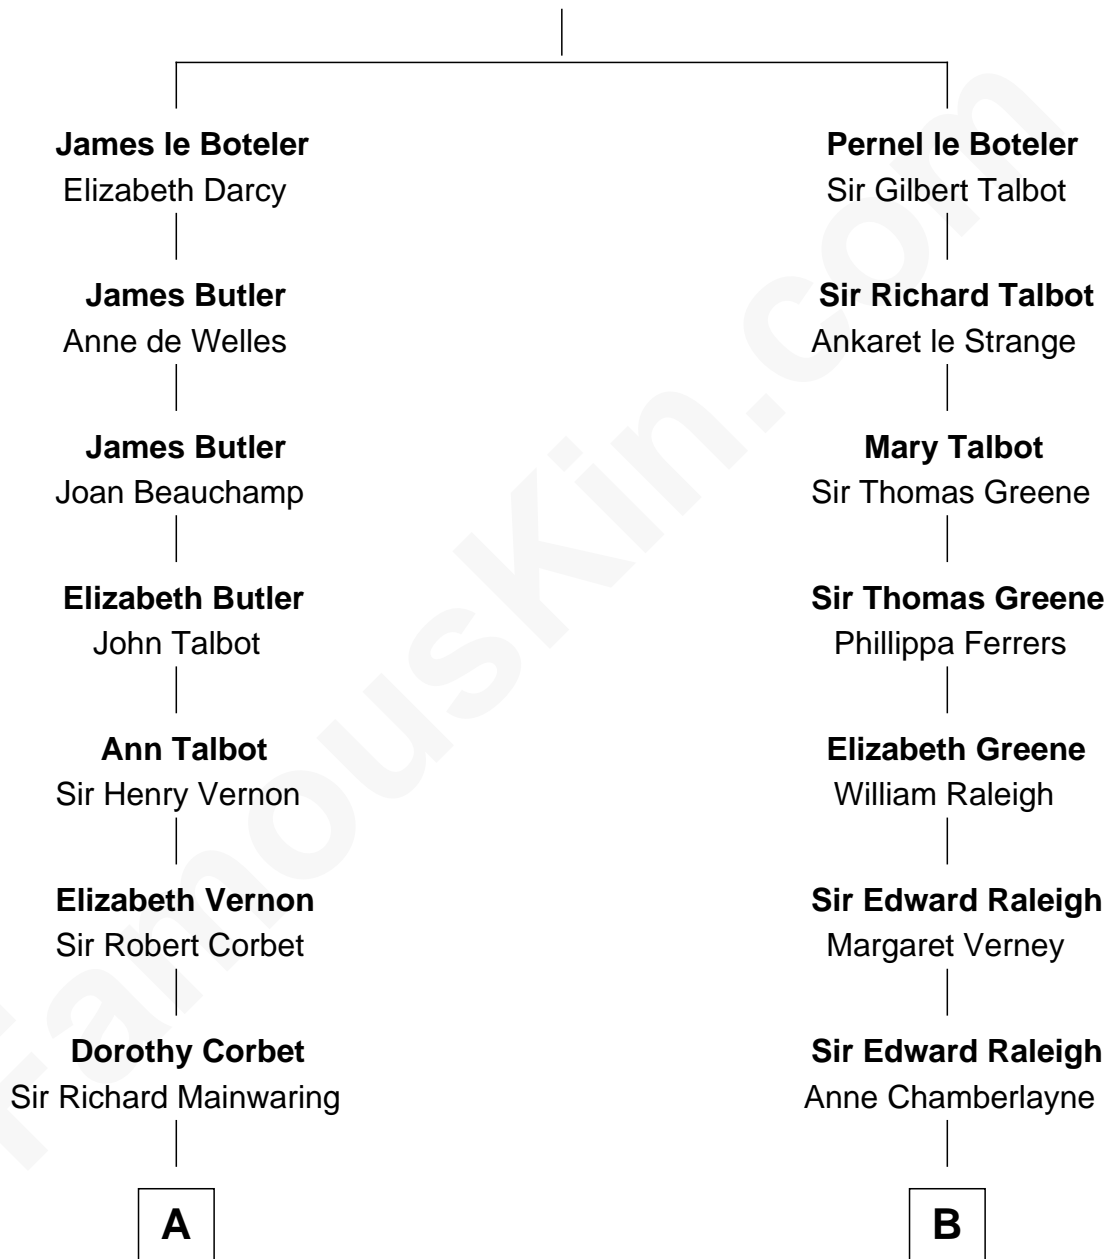

FamousKin.com Relationship Chart of

Robert Abell

(c1605 - 1663) Great Migration Immigrant 1630

10th cousin 8 times removed of

Shanghai Pierce

Texas Cattleman

Sir James le Boteler

Eleanor de Bohun

C

Jonathan D. Pearce
Hanna Phillips Head

Shanghai Pierce
Texas Cattleman

FamousKin.com