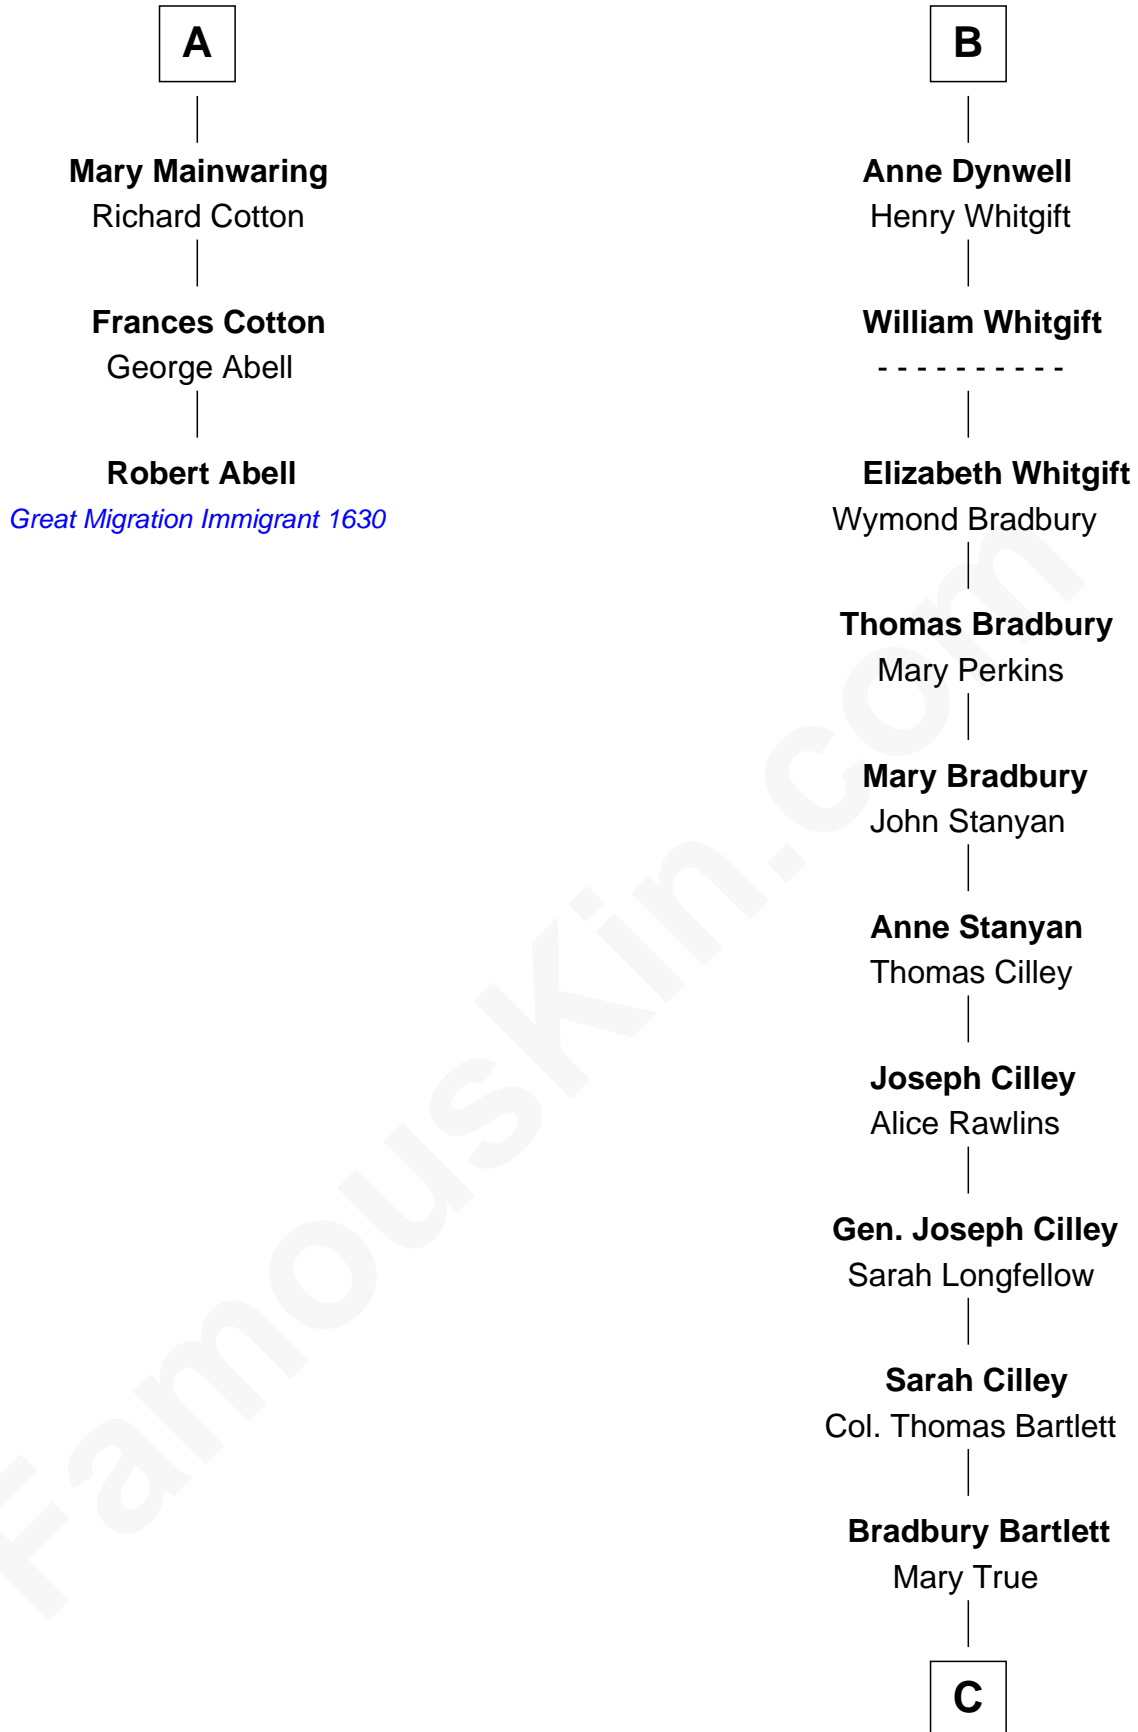

# FamousKin.com Relationship Chart of

**Robert Abell**

(c1605 - 1663) Great Migration Immigrant 1630

9th cousin 11 times removed of

**Alan Shepard**

Mercury and Apollo Astronaut

**Sir Thomas de Beauchamp**

Katherine de Mortimer

**Sir William Beauchamp**

Joan Fitzalan

**Joan Beauchamp**

James Butler

**Elizabeth Butler**

John Talbot

**Ann Talbot**

Sir Henry Vernon

Sir Thomas Dymoke

**Jane Dymoke**

John Fulnetby

**Katherine Fulnetby**

William Dynwell

**B**

**C**

**Thomas Bradbury Bartlett**  
Victoria Elizabeth Williams Cilley

**Annie Elizabeth Bartlett**  
Frederick Johnson Shepard

**Alan Bartlett Shepard**  
Pauline Renza Emerson

**Alan Shepard**  
*Mercury and Apollo Astronaut*

FamousKin.com