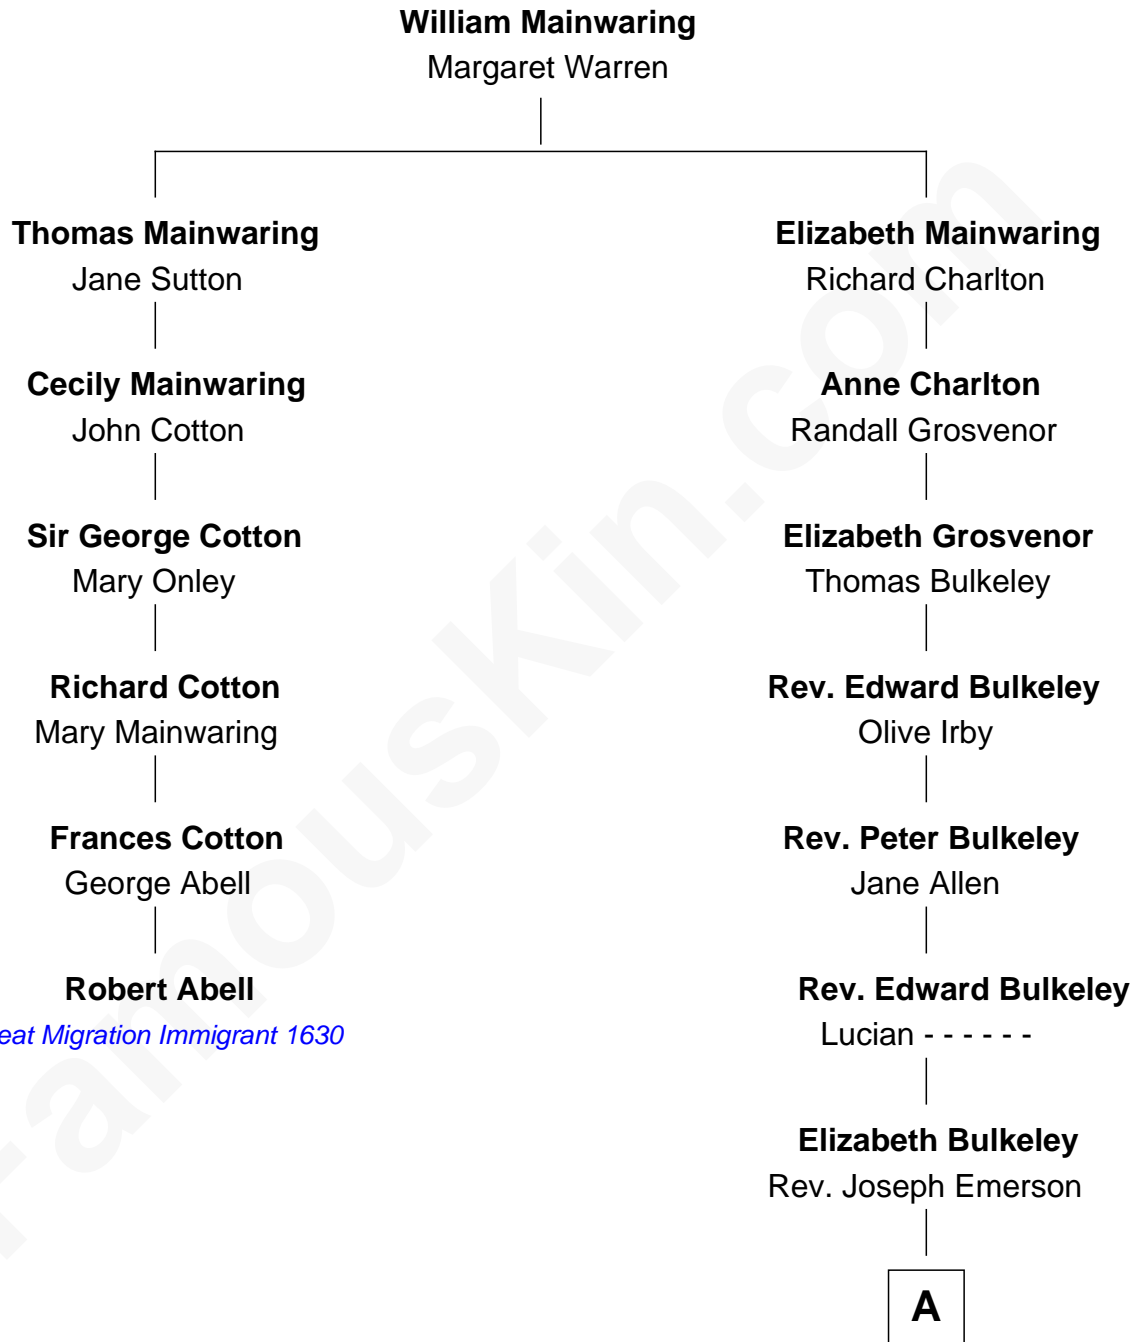

FamousKin.com Relationship Chart of

Robert Abell

(c1605 - 1663) *Great Migration Immigrant 1630*

5th cousin 9 times removed of

Alan Shepard

Mercury and Apollo Astronaut

A

Ebenezer Emerson