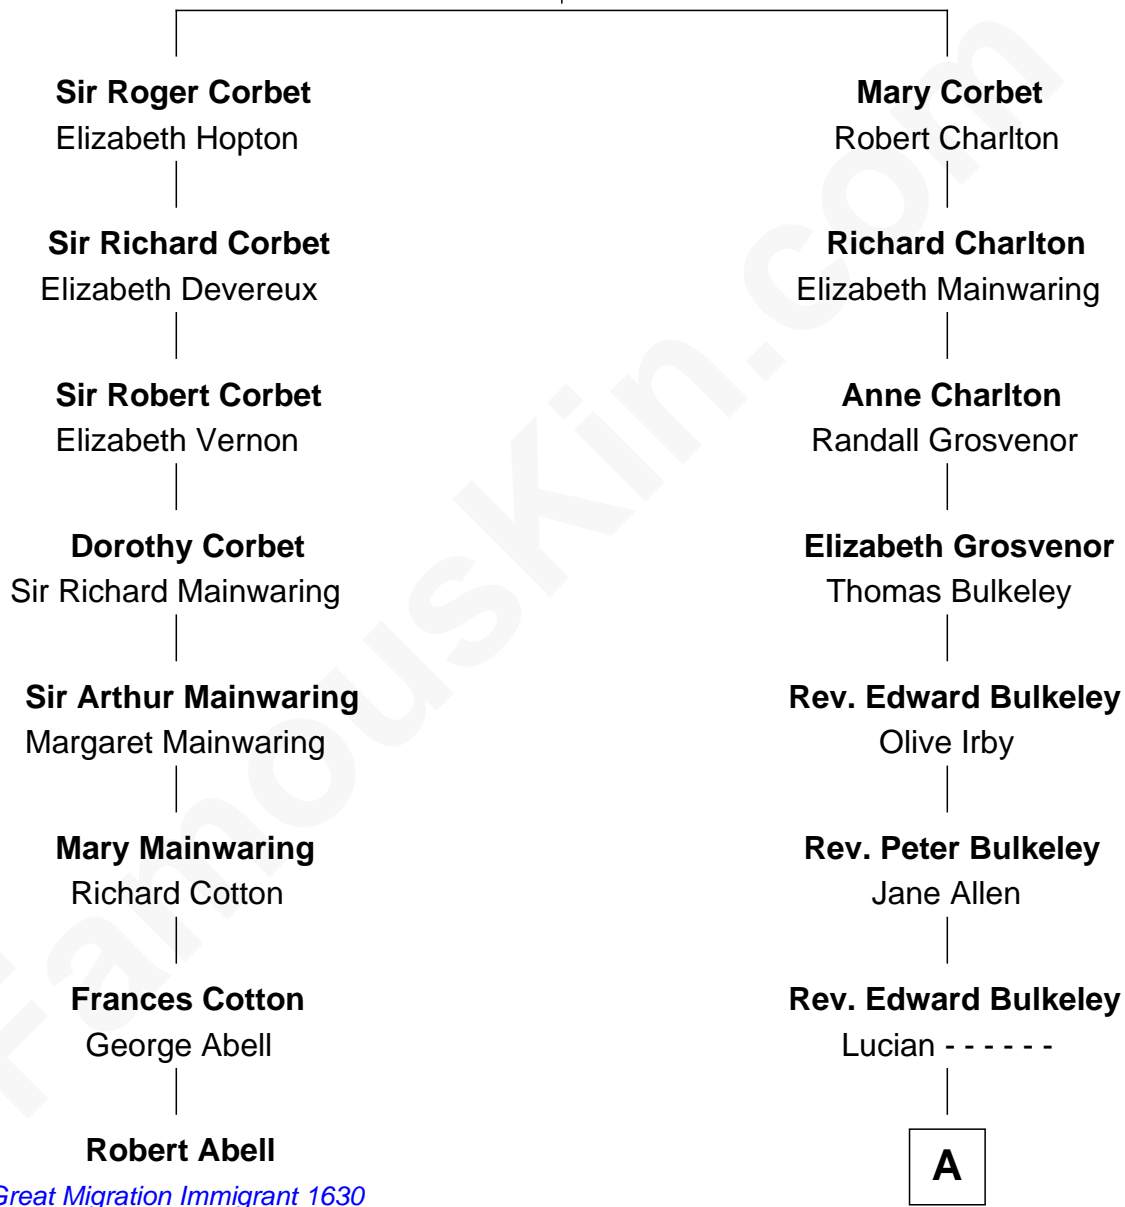

FamousKin.com Relationship Chart of

Robert Abell

(c1605 - 1663) *Great Migration Immigrant 1630*

7th cousin 8 times removed of

Alan Shepard

Mercury and Apollo Astronaut

Sir Robert Corbet

Margaret - - - - -