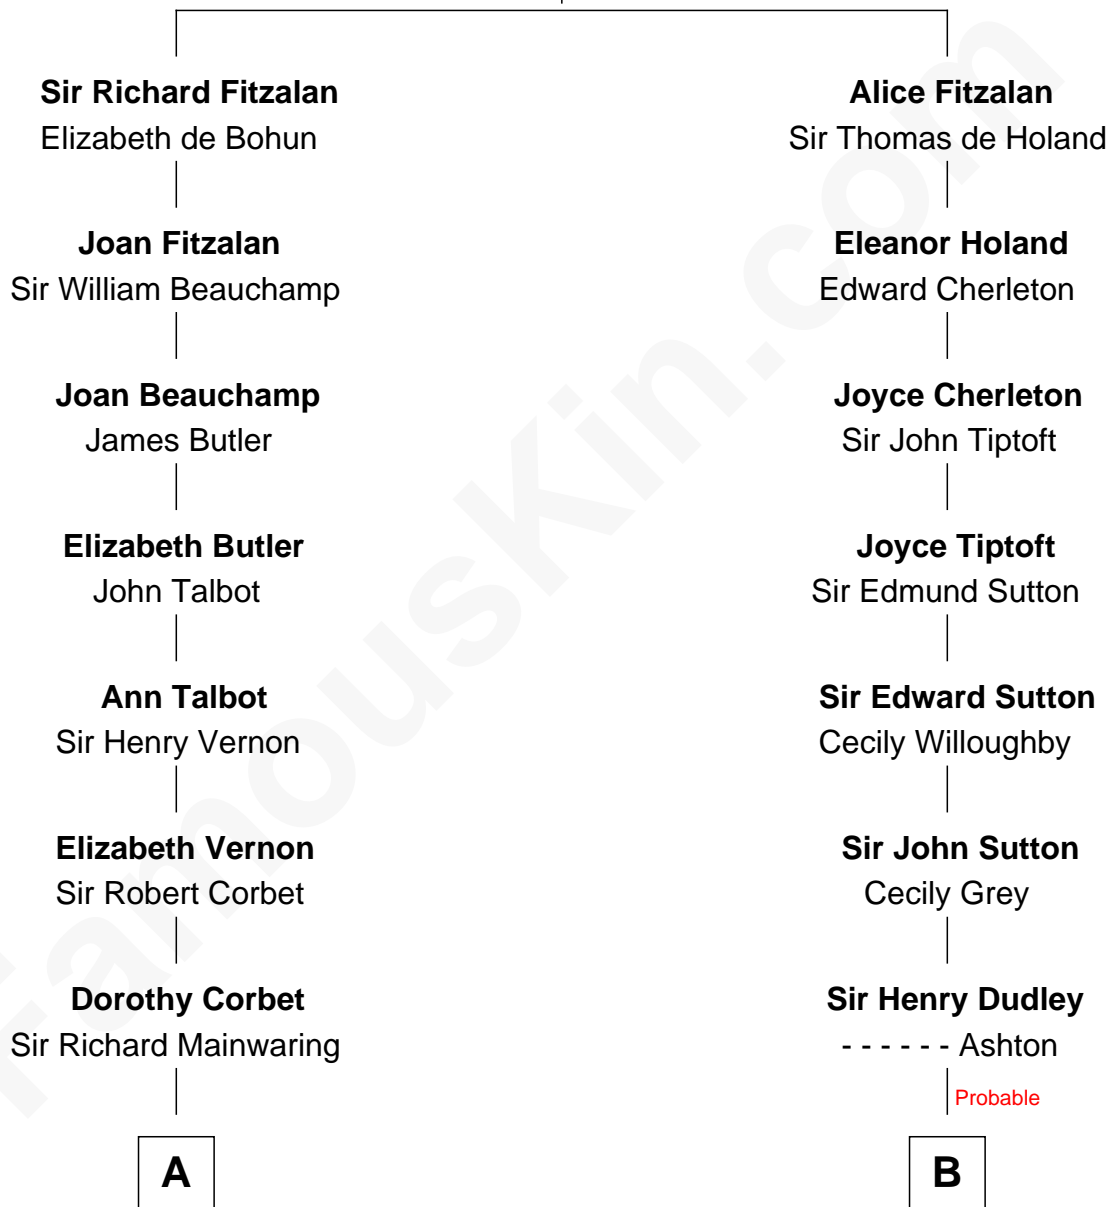

FamousKin.com Relationship Chart of

Robert Abell

(c1605 - 1663) Great Migration Immigrant 1630

10th cousin 8 times removed of

Alan Shepard

Mercury and Apollo Astronaut

Richard Fitzalan
Eleanor Plantagenet

C

Alan Bartlett Shepard
Pauline Renza Emerson

Alan Shepard
Mercury and Apollo Astronaut

FamousKin.com