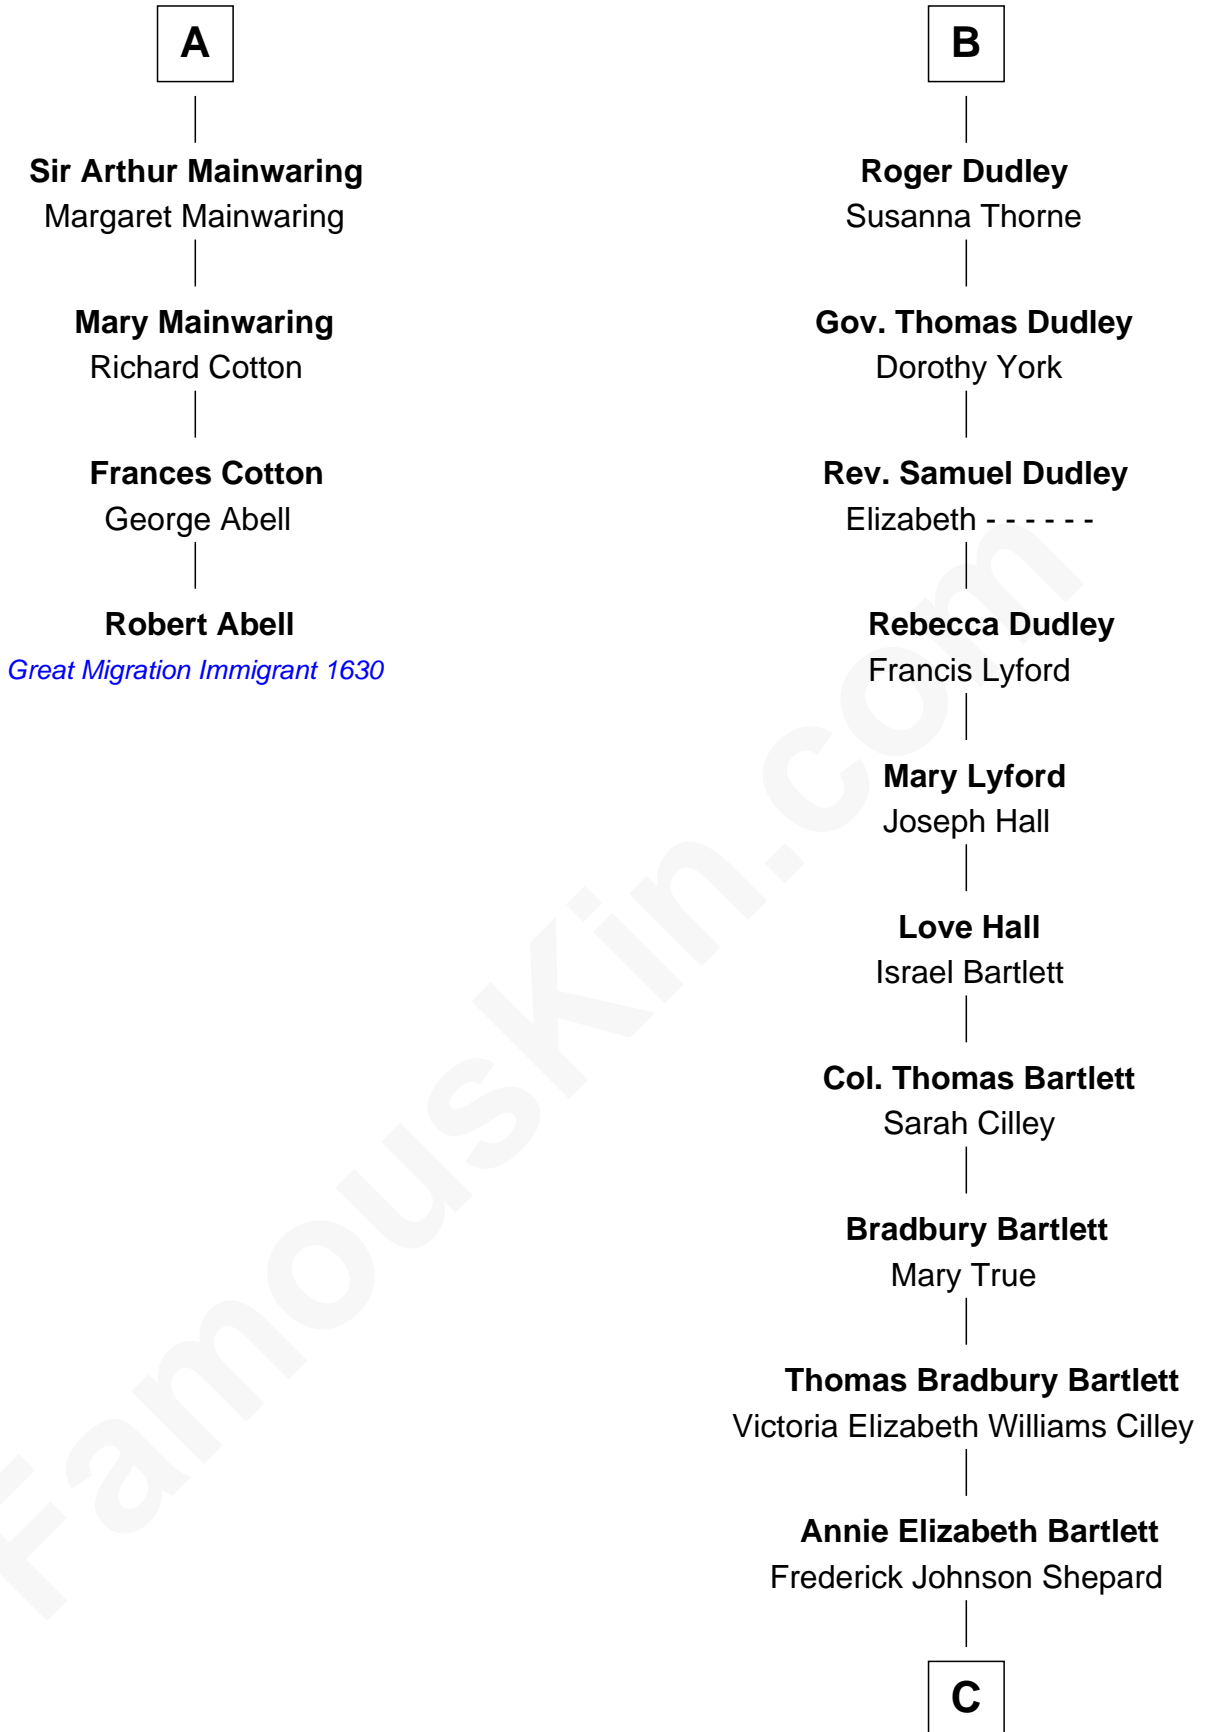

FamousKin.com Relationship Chart of

Robert Abell

(c1605 - 1663) Great Migration Immigrant 1630

10th cousin 8 times removed of

Alan Shepard

Mercury and Apollo Astronaut

Richard Fitzalan
Eleanor Plantagenet

C

Alan Bartlett Shepard
Pauline Renza Emerson

Alan Shepard
Mercury and Apollo Astronaut

FamousKin.com