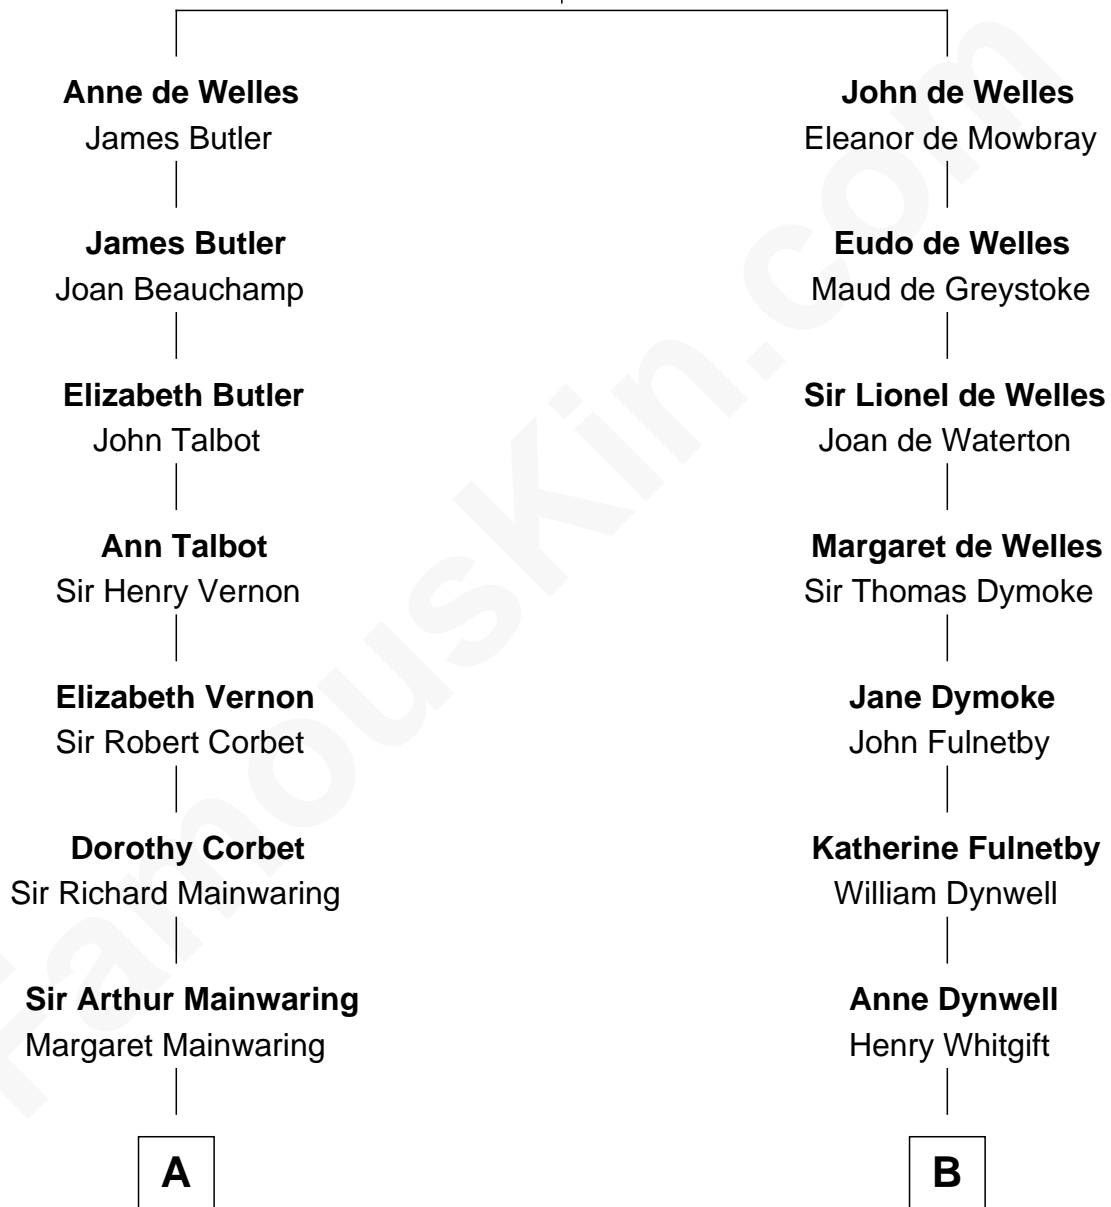

FamousKin.com Relationship Chart of

Robert Abell

(c1605 - 1663) *Great Migration Immigrant 1630*

9th cousin 10 times removed of

Alan Shepard

Mercury and Apollo Astronaut

John de Welles

Maud de Roos

C

Annie Elizabeth Bartlett
Frederick Johnson Shepard

Alan Bartlett Shepard
Pauline Renza Emerson

Alan Shepard
Mercury and Apollo Astronaut

FamousKin.com