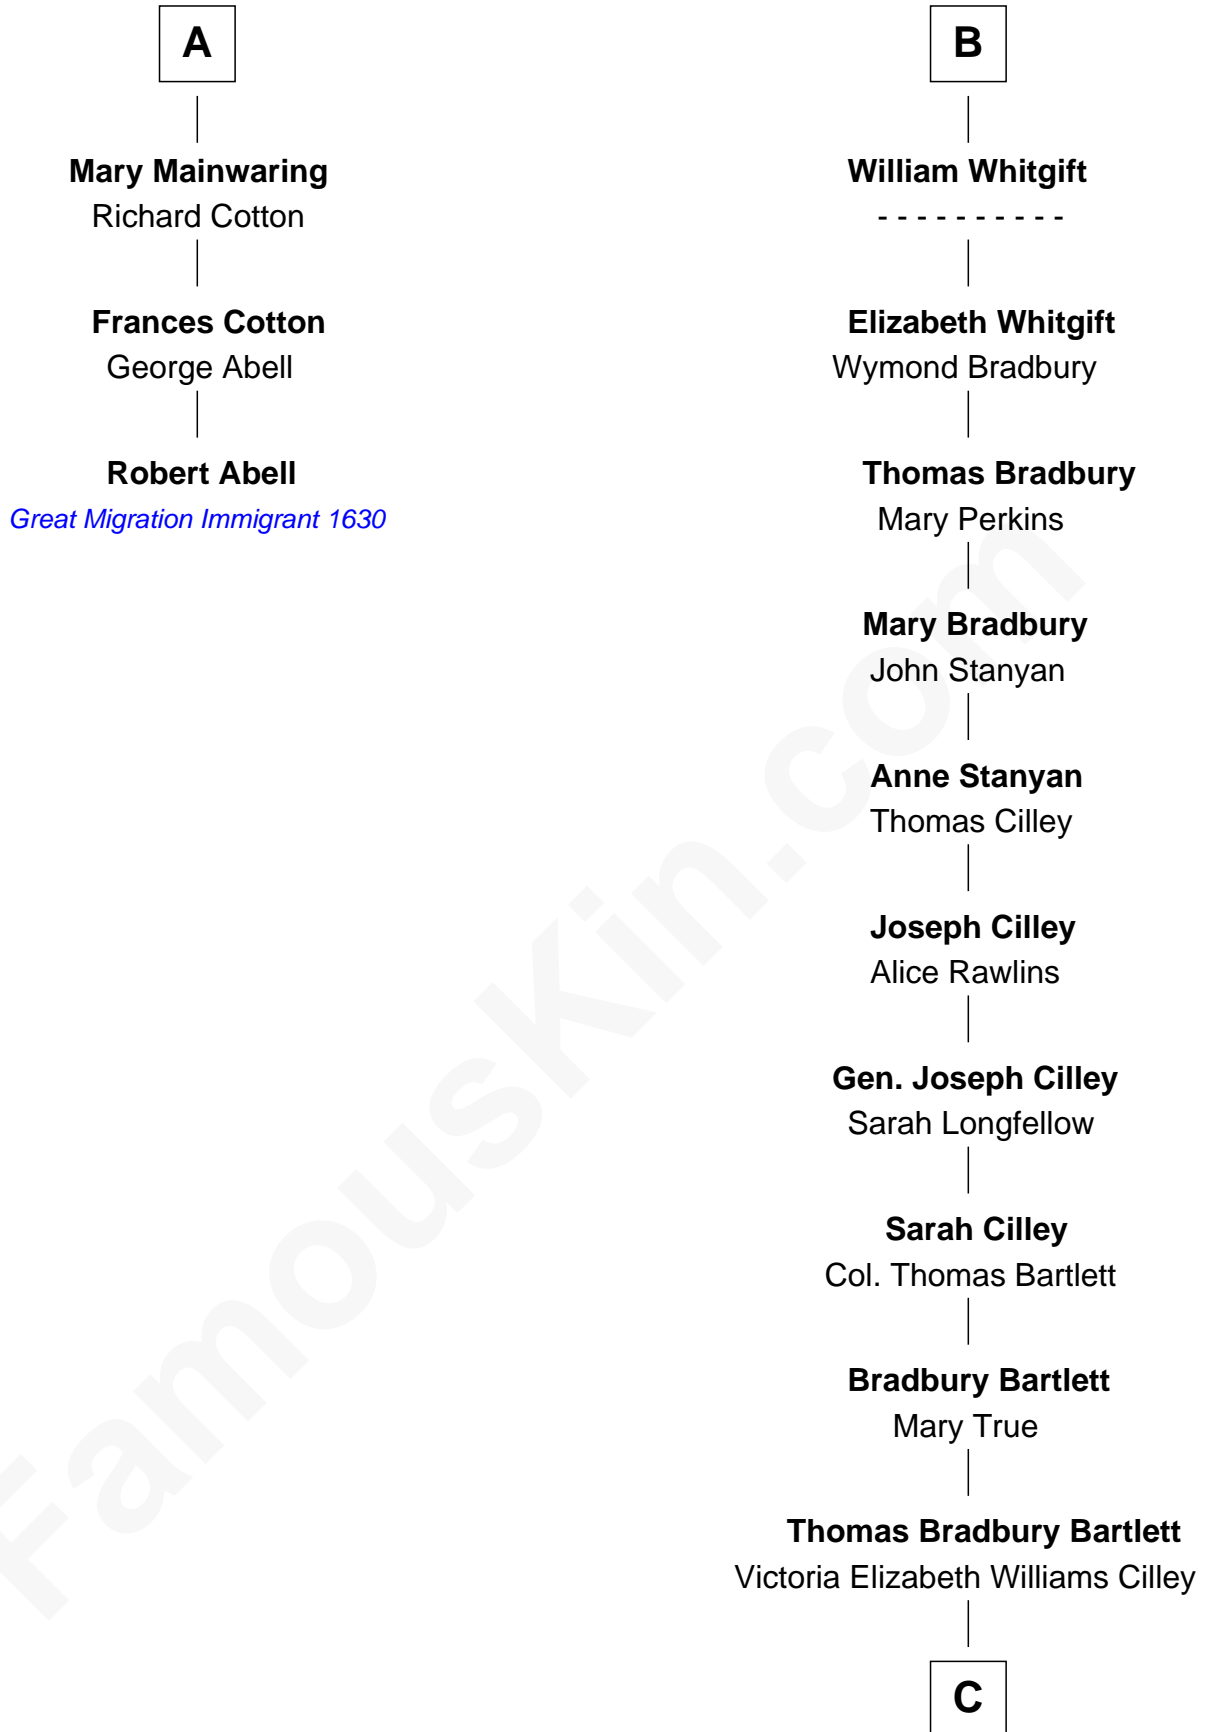

FamousKin.com Relationship Chart of

Robert Abell

(c1605 - 1663) *Great Migration Immigrant 1630*

9th cousin 10 times removed of

Alan Shepard

Mercury and Apollo Astronaut

John de Welles

Maud de Roos

C

Annie Elizabeth Bartlett
Frederick Johnson Shepard

Alan Bartlett Shepard
Pauline Renza Emerson

Alan Shepard
Mercury and Apollo Astronaut

FamousKin.com