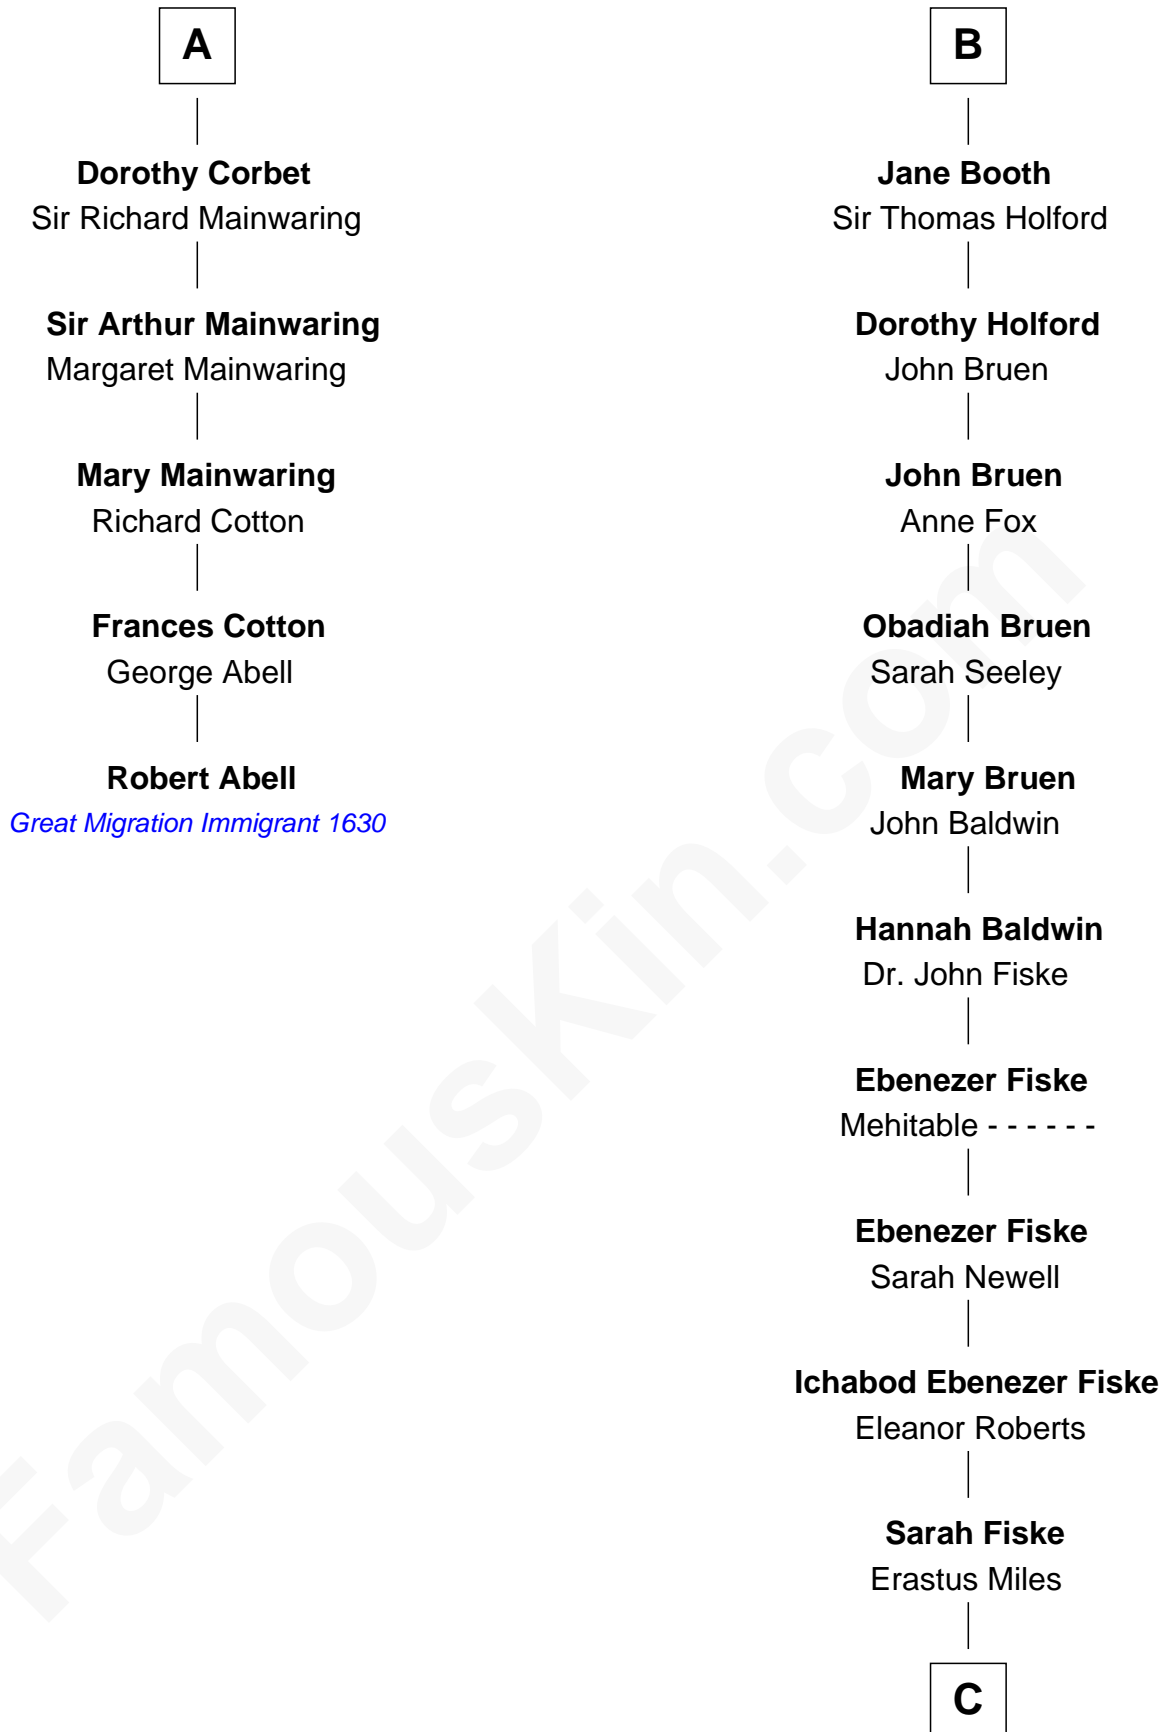

FamousKin.com

Relationship Chart of

Robert Abell

(c1605 - 1663) Great Migration Immigrant 1630

11th cousin 9 times removed of

Christian Herter

59th Governor of Massachusetts

C

—
Archibald Miles

Mary Treese

—
Mary Miles

Christian Herter

—
Albert Herter

Adele McGinnis

—
Christian Herter

59th Governor of Massachusetts