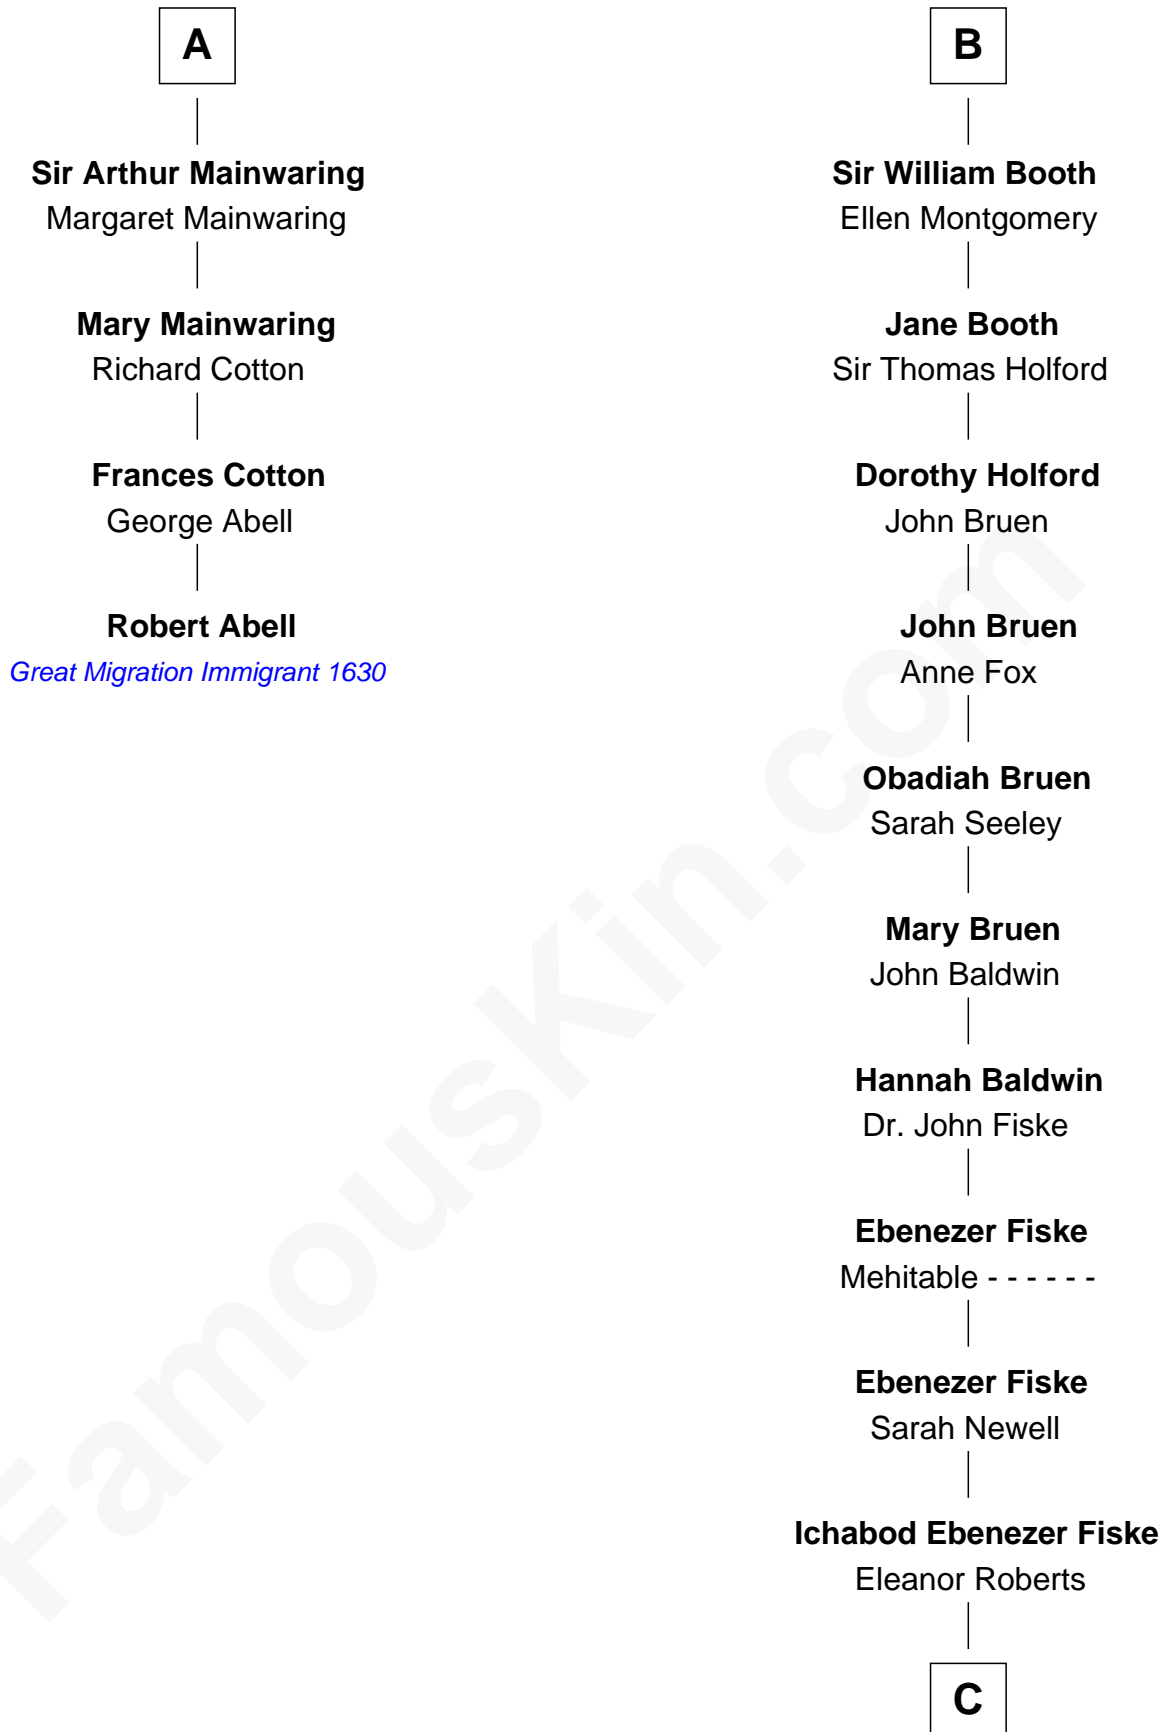

FamousKin.com Relationship Chart of

Robert Abell

(c1605 - 1663) Great Migration Immigrant 1630

10th cousin 11 times removed of

Christian Herter

59th Governor of Massachusetts

Guy de Beauchamp

Alice de Toeni

Ann Talbot

Sir Henry Vernon

Elizabeth Vernon

Sir Robert Corbet

Dorothy Corbet

Sir Richard Mainwaring

A

Maud de Beauchamp

Sir Geoffrey de Say

Idonea de Say

Sir John de Clinton

Margaret de Clinton

Sir Baldwin de Montfort

Sir William Montfort

Margaret Pecche

Sir Baldwin Montfort

Joan Vernon

Robert Montfort

Mary Stapleton

Katherine Montfort

Sir George Booth

B

C

—
Sarah Fiske
Erastus Miles