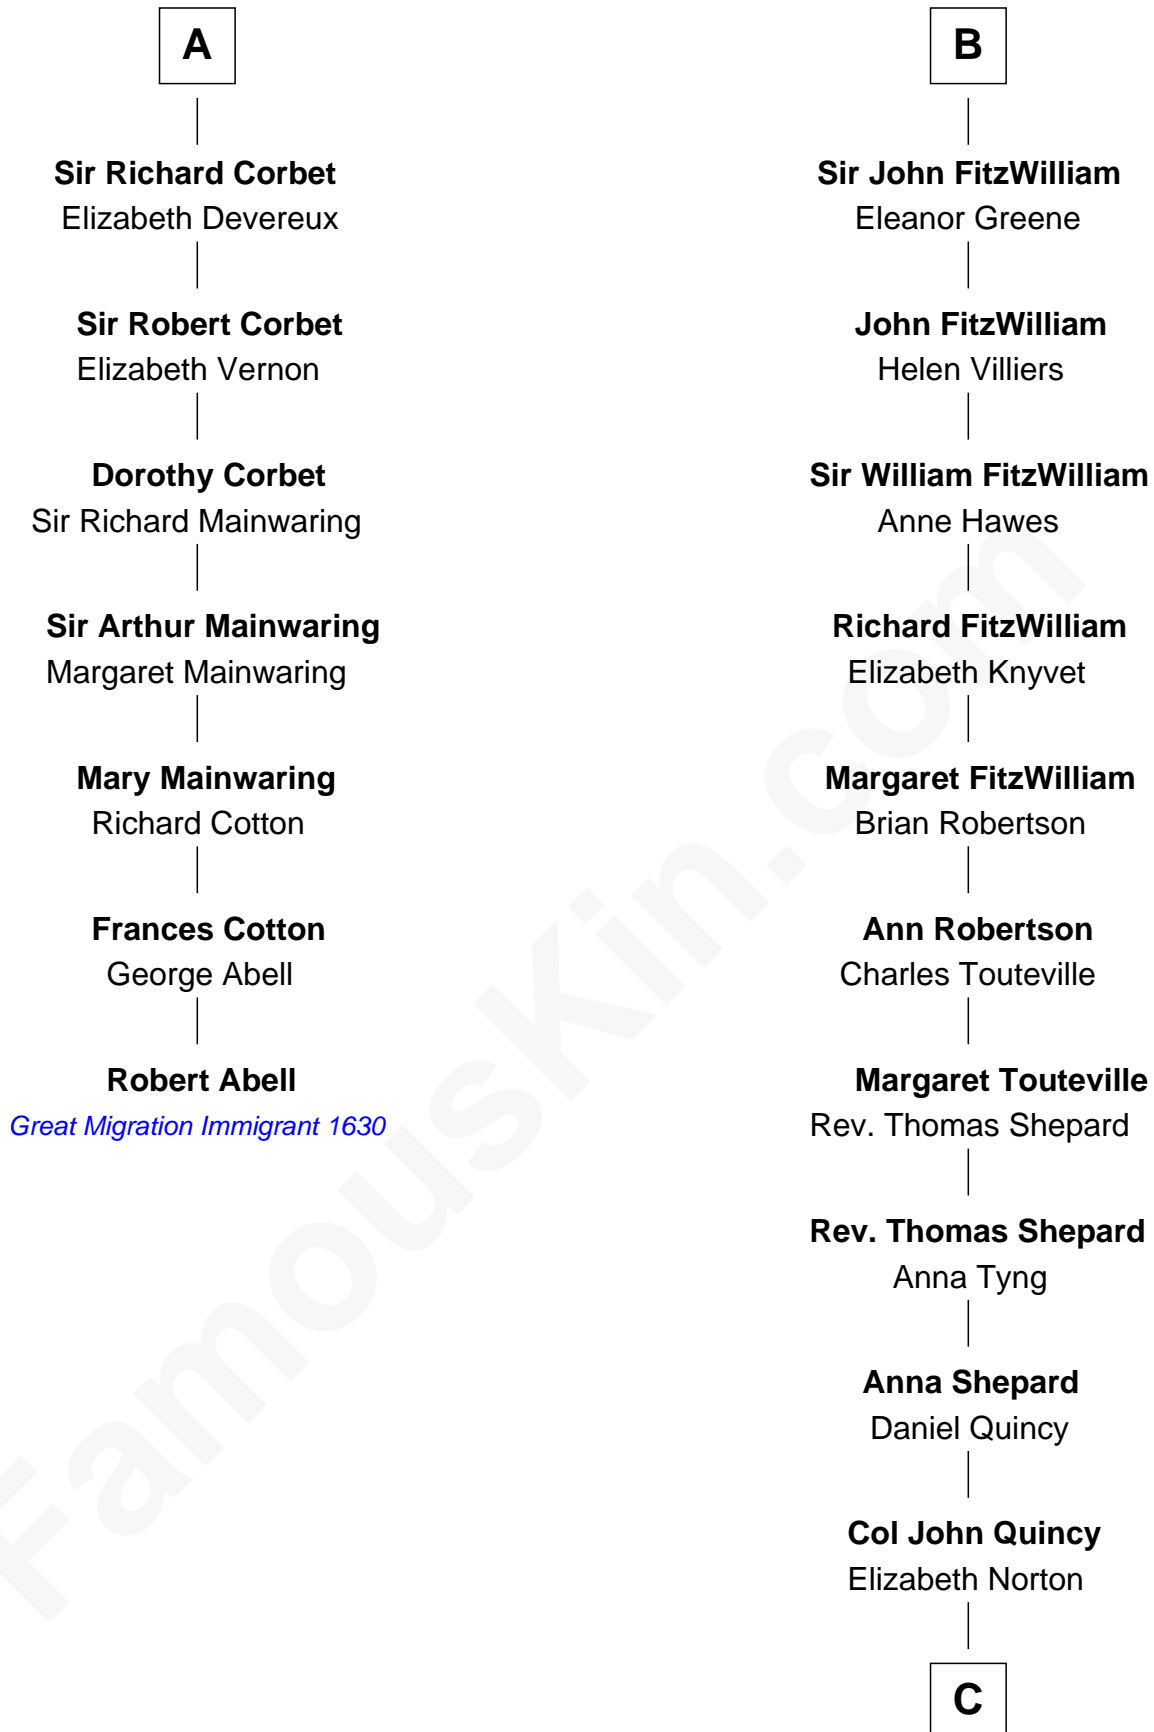

FamousKin.com Relationship Chart of Robert Abell

(c1605 - 1663) Great Migration Immigrant 1630

13th cousin 6 times removed of

John Quincy Adams
6th U.S. President

William d'Aubenev
Mabel of Chester

Nichole d'Aubenev
Sir Roger de Somery

Maud de Somery
Sir Henry de Erdington

Sir Henry de Erdington
Joan de Wolvey

Sir Giles de Erdington
Elizabeth de Tolthorpe

Margaret de Erdington
Sir Roger Corbet

Sir Robert Corbet
Margaret - - - - -

Sir Roger Corbet
Elizabeth Hopton

A

Maud d'Aubenev
Sir Robert de Tateshale

Robert de Tateshale
Nichole de Grey

Joan de Tateshale
Robert de Driby

Alice de Driby
Sir William de Bernake

Sir John Bernake
Joan Marmion

Maud de Bernacke
Sir Ralph de Cromwell

Maude de Cromwell
Sir William FitzWilliam

B

C

Elizabeth Quincy
Rev. William Smith

Abigail Quincy Smith
John Adams

John Quincy Adams
6th U.S. President

FamousKin.com